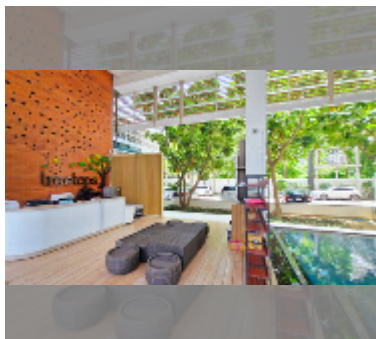

Condo for rent 1 bedroom 35 m² in Treetops Pattaya, Pattaya

฿ 13,000

UNIT PARAMETERS:

UID	FR-241025
type	1 bedroom
size	35m²
floor	6
view	city view
per month	18,000 THB
year contract	13,000 THB / month
security deposit	2 months
quality	good
equipment: furniture, household appliances, kitchen appliances, air conditioner, internet, washing-machine, refrigerator	

PROJECT PARAMETERS:

district	Thappraya
buildings	1
floors	12
built in	2015
maintenance	฿ 16,800/year