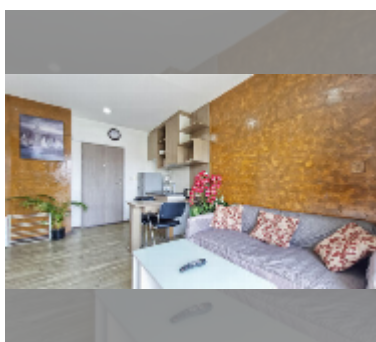

Condo for rent 1 bedroom 35 m² in Treetops Pattaya, Pattaya

฿ 13,000

UNIT PARAMETERS:

UID	FR-241025
type	1 bedroom
size	35m²
floor	6
view	city view
per month	18,000 THB
year contract	13,000 THB / month
security deposit	2 months
quality	good
equipment: furniture, household appliances, kitchen appliances, air conditioner, internet, washing-machine, refrigerator	

PROJECT PARAMETERS:

district	Thappraya
buildings	1
floors	12
built in	2015
maintenance	฿ 16,800/year