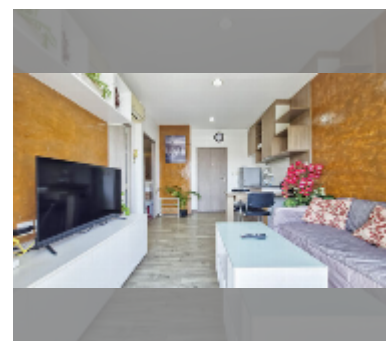

Condo for rent 1 bedroom 35 m² in Treetops Pattaya, Pattaya

฿ 13,000

UNIT PARAMETERS:

UID	FR-241025
type	1 bedroom
size	35m²
floor	6
view	city view
per month	18,000 THB
year contract	13,000 THB / month
security deposit	2 months
quality	good
equipment: furniture, household appliances, kitchen appliances, air conditioner, internet, washing-machine, refrigerator	

PROJECT PARAMETERS:

district	Thappraya
buildings	1
floors	12
built in	2015
maintenance	฿ 16,800/year