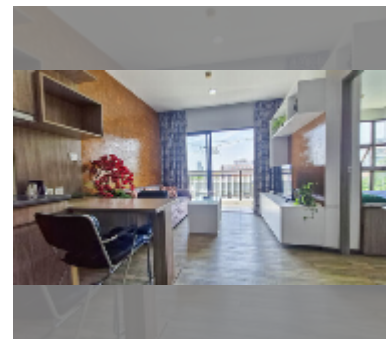

Condo for rent 1 bedroom 35 m² in Treetops Pattaya, Pattaya

฿ 13,000

UNIT PARAMETERS:

UID	FR-241025
type	1 bedroom
size	35m²
floor	6
view	city view
per month	18,000 THB
year contract	13,000 THB / month
security deposit	2 months
quality	good
equipment: furniture, household appliances, kitchen appliances, air conditioner, internet, washing-machine, refrigerator	

PROJECT PARAMETERS:

district	Thappraya
buildings	1
floors	12
built in	2015
maintenance	฿ 16,800/year