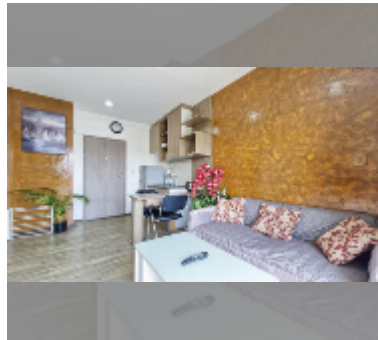

Condo for rent 1 bedroom 35 m² in Treetops Pattaya, Pattaya

฿ 13,000

UNIT PARAMETERS:

UID	FR-241025
type	1 bedroom
size	35m²
floor	6
view	city view
per month	18,000 THB
year contract	13,000 THB / month
security deposit	2 months
quality	good
equipment: furniture, household appliances, kitchen appliances, air conditioner, internet, washing-machine, refrigerator	

PROJECT PARAMETERS:

district	Thappraya
buildings	1
floors	12
built in	2015
maintenance	฿ 16,800/year