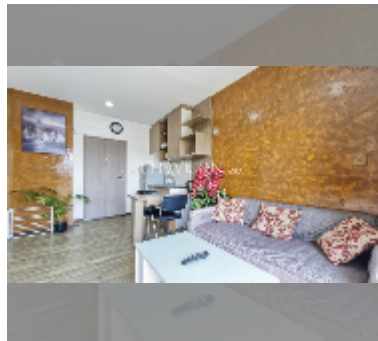

公寓 for rent 1间卧室 35 平方米 在 Treetops Pattaya, Pattaya

฿ 13,000

UNIT PARAMETERS:

UID	FR-241025
类型	1间卧室
面积	35平方米
楼层	6
风景	城市景
每月	18,000 THB
年合同	13,000 THB / month
security deposit	2 months
quality	good
equipment:	furniture, household appliances, kitchen appliances, air conditioner, internet, washing-machine, refrigerator

PROJECT PARAMETERS:

地区	Thappraya
楼房	1
楼层	12
交付年份	2015
服务	B 16,800/year