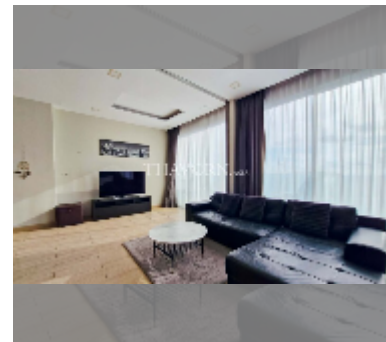

公寓 for rent 2间卧室 90 平方米 在 Cetus, Pattaya

฿ 50,000

UNIT PARAMETERS:

UID	FR-241019
类型	2间卧室
面积	90平方米
楼层	49
风景	海景
每月	60,000 THB
年合同	50,000 THB / month
security deposit	1 month
quality	good
equipment:	furniture, kitchen appliances, air conditioner, internet, television, washing-machine, refrigerator

PROJECT PARAMETERS:

地区	乔木提恩
楼房	2
楼层	49
交付年份	2014
服务	B 43,200/year

FACILITIES:

一般信息: 高楼, 米到海滩: 50, 分钟到海滩: 1, 多层停车场, 有盖停车场.

游泳池: 游泳池, 屋顶游泳池, 按摩浴缸.

寒冷地带: 花园, 屋顶上的休息区.

卫生区: 健身房, 桑拿.

其他: 接待, 大堂, 孩子们玩花园, 中央电视台, 安全.