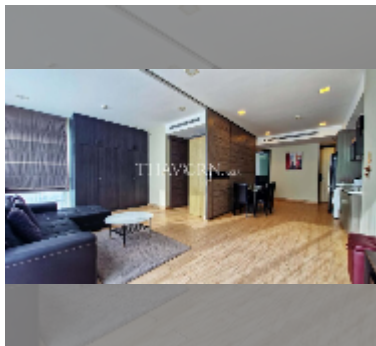

公寓 for rent 2间卧室 90 平方米 在 Cetus, Pattaya

฿ 50,000

UNIT PARAMETERS:

UID	FR-241019
类型	2间卧室
面积	90平方米
楼层	49
风景	海景
每月	60,000 THB
年合同	50,000 THB / month
security deposit	1 month
quality	good
equipment:	furniture, kitchen appliances, air conditioner, internet, television, washing-machine, refrigerator

PROJECT PARAMETERS:

地区	乔木提恩
楼房	2
楼层	49
交付年份	2014
服务	B 43,200/year

FACILITIES:

一般信息: 高楼, 米到海滩: 50, 分钟到海滩: 1, 多层停车场, 有盖停车场.

游泳池: 游泳池, 屋顶游泳池, 按摩浴缸.

寒冷地带: 花园, 屋顶上的休息区.

卫生区: 健身房, 桑拿.

其他: 接待, 大堂, 孩子们玩花园, 中央电视台, 安全.