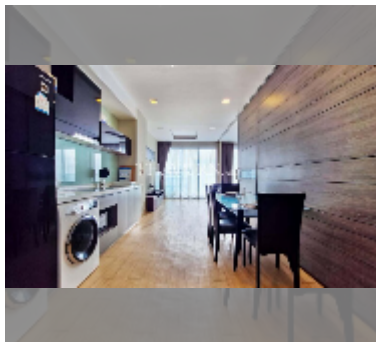

公寓 for rent 2间卧室 90 平方米 在 Cetus, Pattaya

฿ 50,000

UNIT PARAMETERS:

UID	FR-241019
类型	2间卧室
面积	90平方米
楼层	49
风景	海景
每月	60,000 THB
年合同	50,000 THB / month
security deposit	1 month
quality	good
equipment:	furniture, kitchen appliances, air conditioner, internet, television, washing-machine, refrigerator

PROJECT PARAMETERS:

地区	乔木提恩
楼房	2
楼层	49
交付年份	2014
服务	B 43,200/year

FACILITIES:

一般信息: 高楼, 米到海滩: 50, 分钟到海滩: 1, 多层停车场, 有盖停车场.

游泳池: 游泳池, 屋顶游泳池, 按摩浴缸.

寒冷地带: 花园, 屋顶上的休息区.

卫生区: 健身房, 桑拿.

其他: 接待, 大堂, 孩子们玩花园, 中央电视台, 安全.