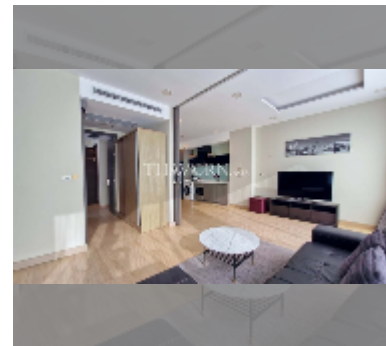

公寓 for rent 2间卧室 90 平方米 在 Cetus, Pattaya

฿ 50,000

UNIT PARAMETERS:

UID	FR-241019
类型	2间卧室
面积	90平方米
楼层	49
风景	海景
每月	60,000 THB
年合同	50,000 THB / month
security deposit	1 month
quality	good
equipment:	furniture, kitchen appliances, air conditioner, internet, television, washing-machine, refrigerator

PROJECT PARAMETERS:

地区	乔木提恩
楼房	2
楼层	49
交付年份	2014
服务	B 43,200/year

FACILITIES:

一般信息: 高楼, 米到海滩: 50, 分钟到海滩: 1, 多层停车场, 有盖停车场.

游泳池: 游泳池, 屋顶游泳池, 按摩浴缸.

寒冷地带: 花园, 屋顶上的休息区.

卫生区: 健身房, 桑拿.

其他: 接待, 大堂, 孩子们玩花园, 中央电视台, 安全.