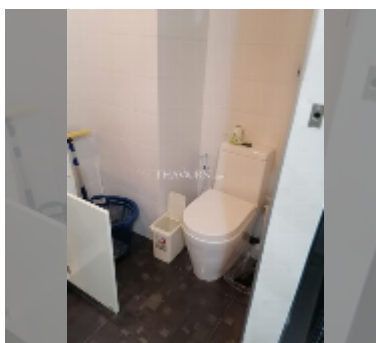

## Condo for rent studio 46 m<sup>2</sup> in Park Royal 2, Pattaya

**฿ 15,000**

### UNIT PARAMETERS:

UID	FR-240998
type	studio
size	46m <sup>2</sup>
floor	6
view	sea view
year contract	15,000 THB / month
security deposit	2 months
quality	good
equipment: furniture, household appliances, kitchen appliances, air conditioner, internet, television, refrigerator	

### FACILITIES:

General information: boutique, underground parking, open parking.

Swimming pool: rooftop pool.

Chill zone: rooftop chillout.

Health zone: gym.

Other: lobby, CCTV, security, room service.

[details](#)