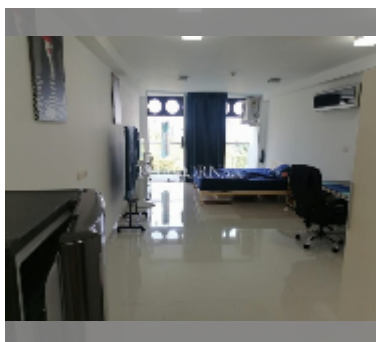

Condo for rent studio 46 m² in Park Royal 2, Pattaya

฿ 15,000

UNIT PARAMETERS:

UID	FR-240998
type	studio
size	46m²
floor	6
view	sea view
year contract	15,000 THB / month
security deposit	2 months
quality	good
equipment: furniture, household appliances, kitchen appliances, air conditioner, internet, television, refrigerator	

PROJECT PARAMETERS:

district	Pratumnak
buildings	1
floors	8
built in	2011

FACILITIES:

General information: boutique, underground parking, open parking.

Swimming pool: rooftop pool.

Chill zone: rooftop chillout.

Health zone: gym.

Other: lobby, CCTV, security, room service.