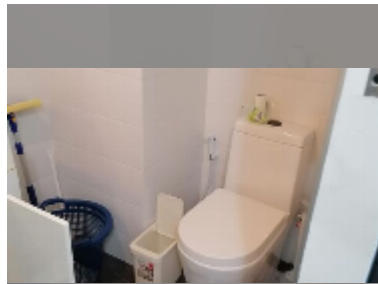

## Condo for rent studio 46 m<sup>2</sup> in Park Royal 2, Pattaya

**฿ 15,000**

**UNIT PARAMETERS:**

UID	FR-240998
type	studio
size	46m <sup>2</sup>
floor	6
view	sea view
year contract	15,000 THB / month
security deposit	2 months
quality	good
equipment: furniture, household appliances, kitchen appliances, air conditioner, internet, television, refrigerator	

**PROJECT PARAMETERS:**

district	Pratumnak
buildings	1
floors	8
built in	2011

**FACILITIES:**

- General information: boutique, underground parking, open parking.
- Swimming pool: rooftop pool.
- Chill zone: rooftop chillout.
- Health zone: gym.
- Other: lobby, CCTV, security, room service.