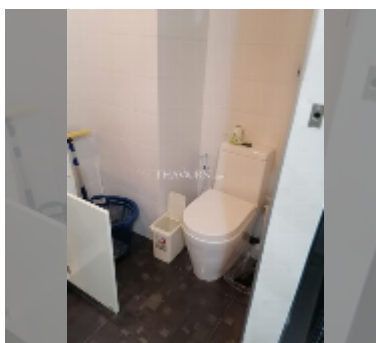

Condo for rent studio 46 m² in Park Royal 2, Pattaya

฿ 15,000

UNIT PARAMETERS:

UID	FR-240998
type	studio
size	46m²
floor	6
view	sea view
year contract	15,000 THB / month
security deposit	2 months
quality	good
equipment: furniture, household appliances, kitchen appliances, air conditioner, internet, television, refrigerator	

PROJECT PARAMETERS:

district	Pratumnak
buildings	1
floors	8
built in	2011

FACILITIES:

General information: boutique, underground parking, open parking.

Swimming pool: rooftop pool.

Chill zone: rooftop chillout.

Health zone: gym.

Other: lobby, CCTV, security, room service.