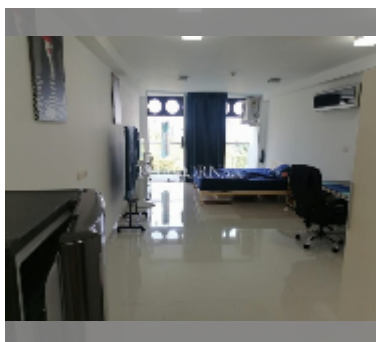

### UNIT PARAMETERS:

UID	FR-240998
type	studio
size	46m <sup>2</sup>
floor	6
view	sea view
year contract	15,000 THB / month
security deposit	2 months
quality	good
equipment: furniture, household appliances, kitchen appliances, air conditioner, internet, television, refrigerator	

### FACILITIES:

General information: boutique, underground parking, open parking.

Swimming pool: rooftop pool.

Chill zone: rooftop chillout.

Health zone: gym.

Other: lobby, CCTV, security, room service.

[details](#)