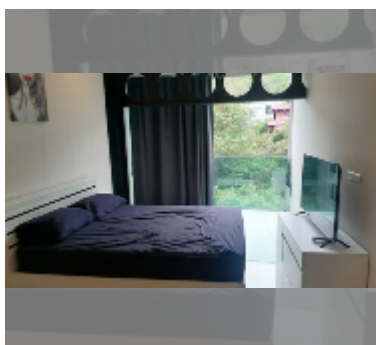

Condo for rent studio 46 m² in Park Royal 2, Pattaya

฿ 12,000

UNIT PARAMETERS:

UID	FR-240997
type	studio
size	46m ²
floor	5
view	garden view
year contract	12,000 THB / month
security deposit	2 months
quality	good
equipment: furniture, household appliances, kitchen appliances, air conditioner, internet, television, washing-machine, refrigerator	

PROJECT PARAMETERS:

district	Pratumnak
buildings	1
floors	8
built in	2011

FACILITIES:

- General information: boutique, underground parking, open parking.
- Swimming pool: rooftop pool.
- Chill zone: rooftop chillout.
- Health zone: gym.
- Other: lobby, CCTV, security, room service.