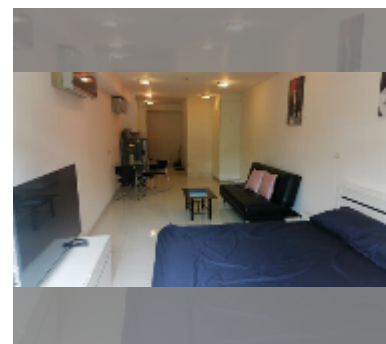

Condo for rent studio 46 m² in Park Royal 2, Pattaya

฿ 12,000

UNIT PARAMETERS:

UID	FR-240997
type	studio
size	46m ²
floor	5
view	garden view
year contract	12,000 THB / month
security deposit	2 months
quality	good
equipment: furniture, household appliances, kitchen appliances, air conditioner, internet, television, washing-machine, refrigerator	

PROJECT PARAMETERS:

district	Pratumnak
buildings	1
floors	8
built in	2011

FACILITIES:

- General information: boutique, underground parking, open parking.
- Swimming pool: rooftop pool.
- Chill zone: rooftop chillout.
- Health zone: gym.
- Other: lobby, CCTV, security, room service.