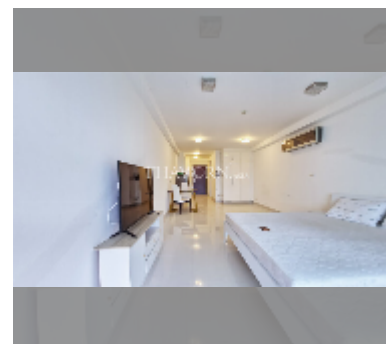

Condo for rent studio 46 m² in Park Royal 2, Pattaya

฿ 13,000

UNIT PARAMETERS:

UID	FR-240997
type	studio
size	46m ²
floor	6
view	sea view
year contract	13,000 THB / month
security deposit	2 months
quality	good

FACILITIES:

General information: boutique, underground parking, open parking.

Swimming pool: rooftop pool.

Chill zone: rooftop chillout.

Health zone: gym.

Other: lobby, CCTV, security, room service.

details