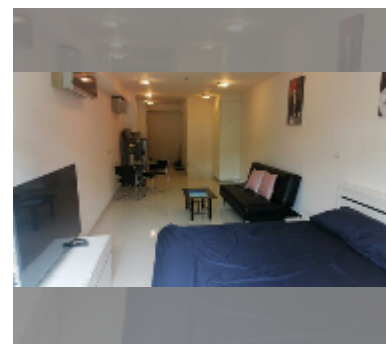

## Condo for rent studio 46 m<sup>2</sup> in Park Royal 2, Pattaya

**฿ 12,000**

### UNIT PARAMETERS:

UID	FR-240997
type	studio
size	46m <sup>2</sup>
floor	5
view	garden view
year contract	12,000 THB / month
security deposit	2 months
quality	good
equipment: furniture, household appliances, kitchen appliances, air conditioner, internet, television, washing-machine, refrigerator	

### FACILITIES:

General information: boutique, underground parking, open parking.

Swimming pool: rooftop pool.

Chill zone: rooftop chillout.

Health zone: gym.

Other: lobby, CCTV, security, room service.

details