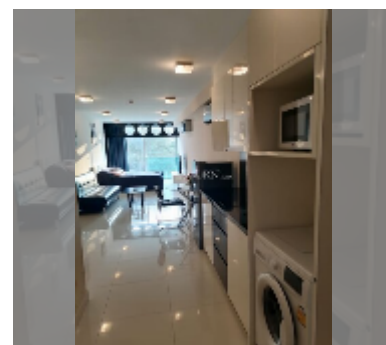

Condo for rent studio 46 m² in Park Royal 2, Pattaya

฿ 12,000

UNIT PARAMETERS:

UID	FR-240997
type	studio
size	46m ²
floor	5
view	garden view
year contract	12,000 THB / month
security deposit	2 months
quality	good
equipment: furniture, household appliances, kitchen appliances, air conditioner, internet, television, washing-machine, refrigerator	

PROJECT PARAMETERS:

district	Pratumnak
buildings	1
floors	8
built in	2011

FACILITIES:

- General information: boutique, underground parking, open parking.
- Swimming pool: rooftop pool.
- Chill zone: rooftop chillout.
- Health zone: gym.
- Other: lobby, CCTV, security, room service.