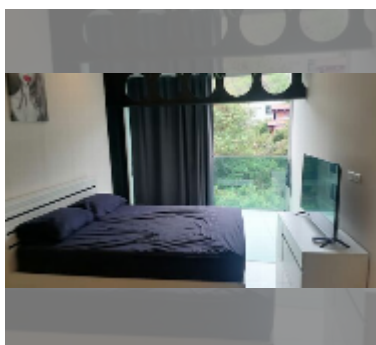

Condo for rent studio 46 m² in Park Royal 2, Pattaya

฿ 12,000

UNIT PARAMETERS:

UID	FR-240997
type	studio
size	46m²
floor	5
view	garden view
year contract	12,000 THB / month
security deposit	2 months
quality	good
equipment: furniture, household appliances, kitchen appliances, air conditioner, internet, television, washing-machine, refrigerator	

PROJECT PARAMETERS:

district	Pratumnak
buildings	1
floors	8
built in	2011

FACILITIES:

General information: boutique, underground parking, open parking.

Swimming pool: rooftop pool.

Chill zone: rooftop chillout.

Health zone: gym.

Other: lobby, CCTV, security, room service.