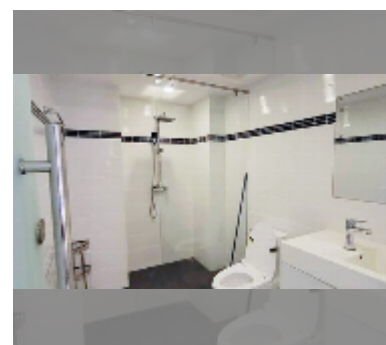

Condo for rent 1 bedroom 100 m² in Park Royal 3, Pattaya

฿ 30,000

UNIT PARAMETERS:

UID	FR-240987
type	1 bedroom
size	100m²
floor	7
view	city view
year contract	30,000 THB / month
security deposit	2 months
quality	good
equipment: furniture, household appliances, kitchen appliances, air conditioner, television, washing-machine, refrigerator	

PROJECT PARAMETERS:

district	Pratumnak
buildings	2
floors	8
built in	2012
maintenance	฿ 54,000/year

FACILITIES:

General information: lowrise, meters to beach: 400, minutes to beach: 8, underground parking.

Swimming pool: swimming pool, kids pool.

Chill zone: rooftop chillout.

Health zone: gym.

Other: reception, lobby, CCTV, security.