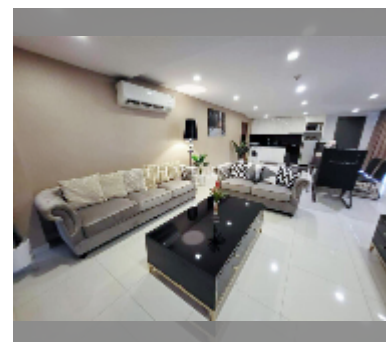

## Condo for rent 1 bedroom 100 m<sup>2</sup> in Park Royal 3, Pattaya

**฿ 30,000**

**UNIT PARAMETERS:**

UID	FR-240987
type	1 bedroom
size	100m <sup>2</sup>
floor	7
view	city view
year contract	30,000 THB / month
security deposit	2 months
quality	good
equipment: furniture, household appliances, kitchen appliances, air conditioner, television, washing-machine, refrigerator	

Swimming pool: swimming pool, kids pool.

Chill zone: rooftop chillout.

Health zone: gym.

Other: reception, lobby, CCTV, security.

details