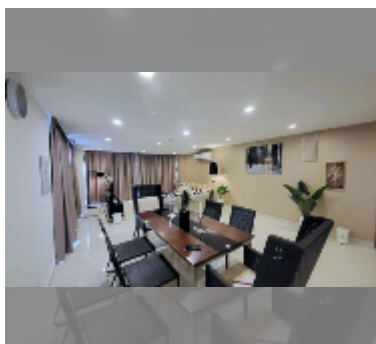

#### FACILITIES:

General information: lowrise, meters to beach: 400, minutes to beach: 8, underground parking.

Swimming pool: swimming pool, kids pool.

Chill zone: rooftop chillout.

Health zone: gym.

Other: reception, lobby, CCTV, security.