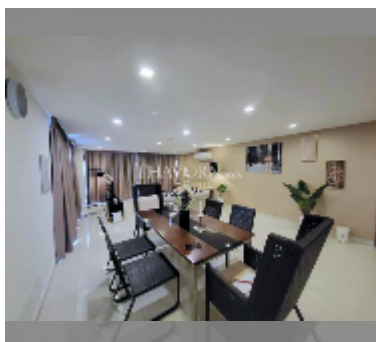

## Condo for rent 1 bedroom 100 m<sup>2</sup> in Park Royal 3, Pattaya

**฿ 30,000**

**UNIT PARAMETERS:**

UID	FR-240987
type	1 bedroom
size	100m <sup>2</sup>
floor	7
view	city view
year contract	30,000 THB / month
security deposit	2 months
quality	good
equipment: furniture, household appliances, kitchen appliances, air conditioner, television, washing-machine, refrigerator	

Swimming pool: swimming pool, kids pool.

Chill zone: rooftop chillout.

Health zone: gym.

Other: reception, lobby, CCTV, security.

details