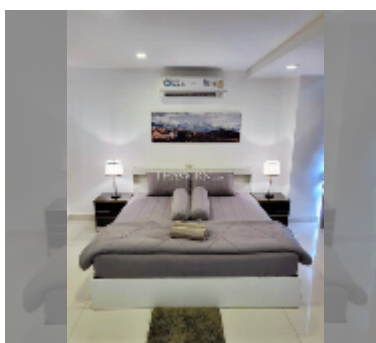

Condo for rent 1 bedroom 100 m² in Park Royal 3, Pattaya

฿ 30,000

UNIT PARAMETERS:

UID	FR-240987
type	1 bedroom
size	100m²
floor	7
view	city view
year contract	30,000 THB / month
security deposit	2 months
quality	good
equipment: furniture, household appliances, kitchen appliances, air conditioner, television, washing-machine, refrigerator	

PROJECT PARAMETERS:

district	Pratumnak
buildings	2
floors	8
built in	2012
maintenance	฿ 54,000/year

FACILITIES:

General information: lowrise, meters to beach: 400, minutes to beach: 8, underground parking.

Swimming pool: swimming pool, kids pool.

Chill zone: rooftop chillout.

Health zone: gym.

Other: reception, lobby, CCTV, security.