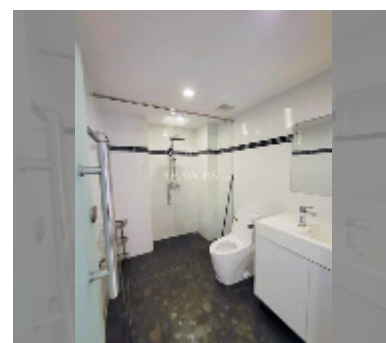

Condo for rent 1 bedroom 100 m² in Park Royal 3, Pattaya

฿ 30,000

UNIT PARAMETERS:

UID	FR-240987
type	1 bedroom
size	100m²
floor	7
view	city view
year contract	30,000 THB / month
security deposit	2 months
quality	good
equipment: furniture, household appliances, kitchen appliances, air conditioner, television, washing-machine, refrigerator	

PROJECT PARAMETERS:

district	Pratumnak
buildings	2
floors	8
built in	2012
maintenance	฿ 54,000/year

FACILITIES:

General information: lowrise, meters to beach: 400, minutes to beach: 8, underground parking.

Swimming pool: swimming pool, kids pool.

Chill zone: rooftop chillout.

Health zone: gym.

Other: reception, lobby, CCTV, security.