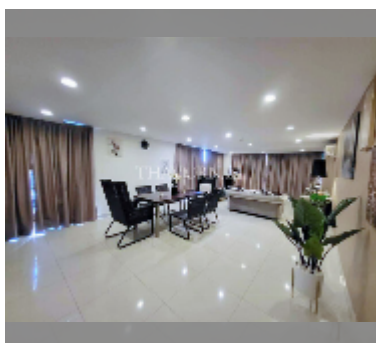

## Condo for rent 1 bedroom 100 m<sup>2</sup> in Park Royal 3, Pattaya

**฿ 30,000**

**UNIT PARAMETERS:**

UID	FR-240987
type	1 bedroom
size	100m <sup>2</sup>
floor	7
view	city view
year contract	30,000 THB / month
security deposit	2 months
quality	good
equipment: furniture, household appliances, kitchen appliances, air conditioner, television, washing-machine, refrigerator	

Swimming pool: swimming pool, kids pool.

Chill zone: rooftop chillout.

Health zone: gym.

Other: reception, lobby, CCTV, security.

details