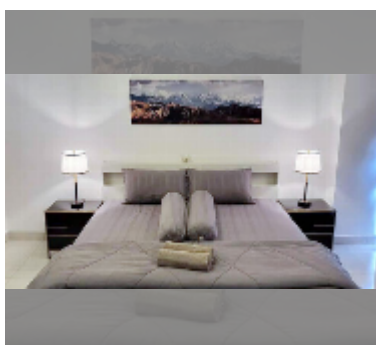

Condo for rent 1 bedroom 100 m² in Park Royal 3, Pattaya

฿ 30,000

UNIT PARAMETERS:

UID	FR-240987
type	1 bedroom
size	100m²
floor	7
view	city view
year contract	30,000 THB / month
security deposit	2 months
quality	good
equipment: furniture, household appliances, kitchen appliances, air conditioner, television, washing-machine, refrigerator	

PROJECT PARAMETERS:

district	Pratumnak
buildings	2
floors	8
built in	2012
maintenance	฿ 54,000/year

FACILITIES:

General information: lowrise, meters to beach: 400, minutes to beach: 8, underground parking.

Swimming pool: swimming pool, kids pool.

Chill zone: rooftop chillout.

Health zone: gym.

Other: reception, lobby, CCTV, security.