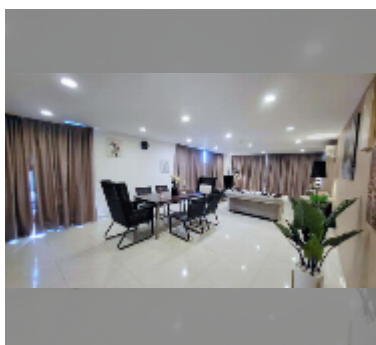

#### FACILITIES:

General information: lowrise, meters to beach: 400, minutes to beach: 8, underground parking.

Swimming pool: swimming pool, kids pool.

Chill zone: rooftop chillout.

Health zone: gym.

Other: reception, lobby, CCTV, security.