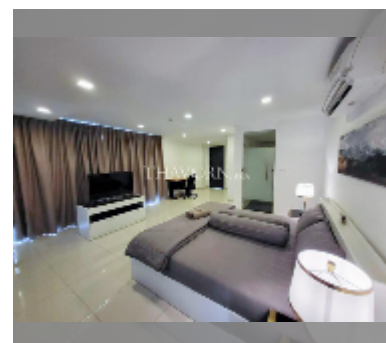

Condo for rent 1 bedroom 100 m² in Park Royal 3, Pattaya

฿ 30,000

UNIT PARAMETERS:

UID	FR-240987
type	1 bedroom
size	100m²
floor	7
view	city view
year contract	30,000 THB / month
security deposit	2 months
quality	good
equipment: furniture, household appliances, kitchen appliances, air conditioner, television, washing-machine, refrigerator	

PROJECT PARAMETERS:

district	Pratumnak
buildings	2
floors	8
built in	2012
maintenance	฿ 54,000/year

FACILITIES:

General information: lowrise, meters to beach: 400, minutes to beach: 8, underground parking.

Swimming pool: swimming pool, kids pool.

Chill zone: rooftop chillout.

Health zone: gym.

Other: reception, lobby, CCTV, security.