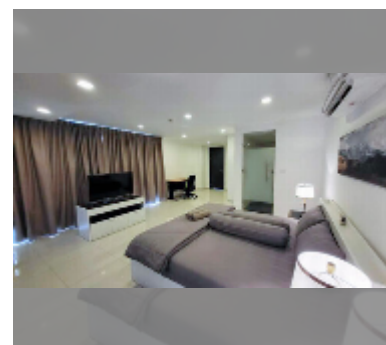

Condo for rent 1 bedroom 100 m² in Park Royal 3, Pattaya

฿ 30,000

UNIT PARAMETERS:

UID	FR-240987
type	1 bedroom
size	100m²
floor	7
view	city view
year contract	30,000 THB / month
security deposit	2 months
quality	good
equipment: furniture, household appliances, kitchen appliances, air conditioner, television, washing-machine, refrigerator	

PROJECT PARAMETERS:

district	Pratumnak
buildings	2
floors	8
built in	2012
maintenance	฿ 54,000/year

FACILITIES:

General information: lowrise, meters to beach: 400, minutes to beach: 8, underground parking.

Swimming pool: swimming pool, kids pool.

Chill zone: rooftop chillout.

Health zone: gym.

Other: reception, lobby, CCTV, security.