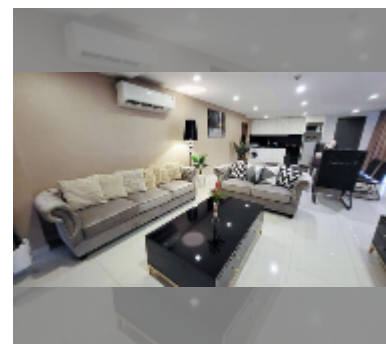

Condo for rent 1 bedroom 100 m² in Park Royal 3, Pattaya

฿ 30,000

UNIT PARAMETERS:

UID	FR-240987
type	1 bedroom
size	100m²
floor	7
view	city view
year contract	30,000 THB / month
security deposit	2 months
quality	good
equipment: furniture, household appliances, kitchen appliances, air conditioner, television, washing-machine, refrigerator	

PROJECT PARAMETERS:

district	Pratumnak
buildings	2
floors	8
built in	2012
maintenance	฿ 54,000/year

FACILITIES:

General information: lowrise, meters to beach: 400, minutes to beach: 8, underground parking.

Swimming pool: swimming pool, kids pool.

Chill zone: rooftop chillout.

Health zone: gym.

Other: reception, lobby, CCTV, security.