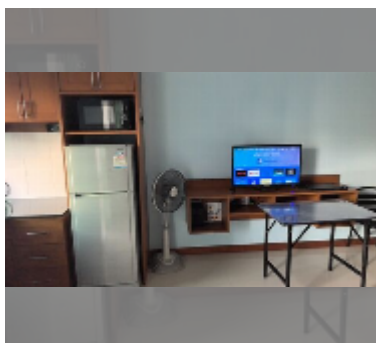

Condo for rent studio 29 m² in AD Hyatt Condominium, Pattaya

฿ 10,000

UNIT PARAMETERS:

UID	FR-240966
type	studio
size	29m ²
floor	24
view	sea view
per month	15,000 THB
year contract	10,000 THB / month
security deposit	2 months
quality	good
equipment: furniture, household appliances, kitchen appliances, air conditioner, television, washing-machine, refrigerator	

PROJECT PARAMETERS:

district	Wongamat
buildings	1
floors	33
built in	2011
maintenance	฿ 8,700/year

FACILITIES:

General information: highrise, meters to beach: 500, minutes to beach: 8, underground parking, open parking.
 Swimming pool: swimming pool, kids pool.
 Chill zone: chill zone, garden.
 Health zone: gym.
 Other: reception, lobby, meeting room, CCTV, security, laundry.