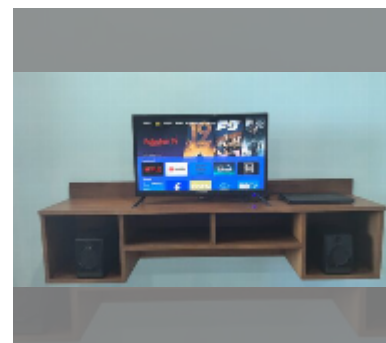

Condo for rent studio 29 m² in AD Hyatt Condominium, Pattaya

฿ 10,000

UNIT PARAMETERS:

UID	FR-240966
type	studio
size	29m²
floor	24
view	sea view
per month	15,000 THB
year contract	10,000 THB / month
security deposit	2 months
quality	good
equipment: furniture, household appliances, kitchen appliances, air conditioner, television, washing-machine, refrigerator	

PROJECT PARAMETERS:

district	Wongamat
buildings	1
floors	33
built in	2011
maintenance	฿ 8,700/year

FACILITIES:

General information: highrise, meters to beach: 500, minutes to beach: 8, underground parking, open parking.
Swimming pool: swimming pool, kids pool.
Chill zone: chill zone, garden.
Health zone: gym.
Other: reception, lobby, meeting room, CCTV, security, laundry.