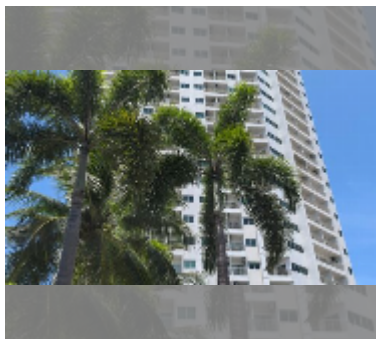

Condo for rent studio 29 m² in AD Hyatt Condominium, Pattaya

฿ 10,000

UNIT PARAMETERS:

UID	FR-240966
type	studio
size	29m ²
floor	24
view	sea view
per month	15,000 THB
year contract	10,000 THB / month
security deposit	2 months
quality	good
equipment: furniture, household appliances, kitchen appliances, air conditioner, television, washing-machine, refrigerator	

PROJECT PARAMETERS:

district	Wongamat
buildings	1
floors	33
built in	2011
maintenance	฿ 8,700/year

FACILITIES:

General information: highrise, meters to beach: 500, minutes to beach: 8, underground parking, open parking.
 Swimming pool: swimming pool, kids pool.
 Chill zone: chill zone, garden.
 Health zone: gym.
 Other: reception, lobby, meeting room, CCTV, security, laundry.