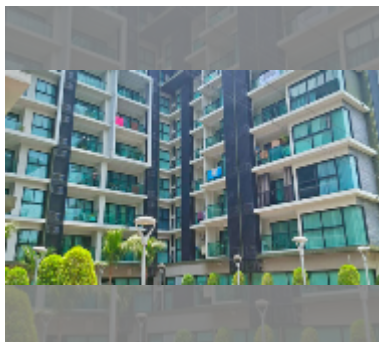

Condo for rent 1 bedroom 34 m² in Siam Oriental Plaza, Pattaya

฿ 12,000

UNIT PARAMETERS:

UID	FR-240955
type	1 bedroom
size	34m²
floor	3
view	city view
per month	14,000 THB
year contract	12,000 THB / month
security deposit	2 months
quality	good
equipment: furniture, kitchen appliances, air conditioner, internet, television, washing-machine, refrigerator	

PROJECT PARAMETERS:

district	Pratumnak
buildings	1
floors	8
built in	2016
maintenance	฿ 17,136/year

FACILITIES:

General information: lowrise, meters to beach: 400, minutes to beach: 7, pets are allowed, underground parking.
Swimming pool: rooftop pool.
Chill zone: rooftop chillout.
Health zone: gym, sauna.
Other: CCTV, security.