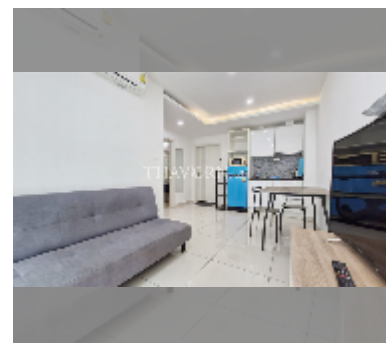

## Condo for rent 1 bedroom 34 m<sup>2</sup> in Siam Oriental Plaza, Pattaya

**฿ 13,000**

**UNIT PARAMETERS:**

UID	FR-240955
type	1 bedroom
size	34m <sup>2</sup>
floor	3
view	city view
per month	16,000 THB
year contract	13,000 THB / month
security deposit	2 months
quality	good
equipment: furniture, kitchen appliances, air conditioner, internet, television, washing-machine, refrigerator	

**PROJECT PARAMETERS:**

district	Pratumnak
buildings	1
floors	8
built in	2016
maintenance	฿ 17,136/year

**FACILITIES:**

General information: lowrise, meters to beach: 400, minutes to beach: 7, pets are allowed, underground parking.  
 Swimming pool: rooftop pool.  
 Chill zone: rooftop chillout.  
 Health zone: gym, sauna.  
 Other: CCTV, security.