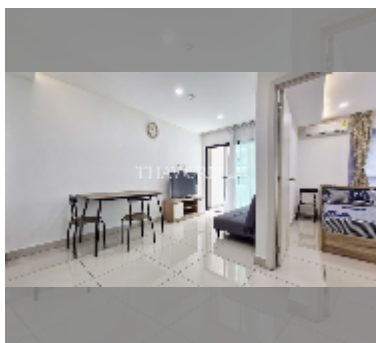

## Condo for rent 1 bedroom 34 m<sup>2</sup> in Siam Oriental Plaza, Pattaya

**฿ 13,000**

**UNIT PARAMETERS:**

UID	FR-240955
type	1 bedroom
size	34m <sup>2</sup>
floor	3
view	city view
per month	16,000 THB
year contract	13,000 THB / month
security deposit	2 months
quality	good
equipment: furniture, kitchen appliances, air conditioner, internet, television, washing-machine, refrigerator	

**PROJECT PARAMETERS:**

district	Pratumnak
buildings	1
floors	8
built in	2016
maintenance	฿ 17,136/year

**FACILITIES:**

General information: lowrise, meters to beach: 400, minutes to beach: 7, pets are allowed, underground parking.  
 Swimming pool: rooftop pool.  
 Chill zone: rooftop chillout.  
 Health zone: gym, sauna.  
 Other: CCTV, security.