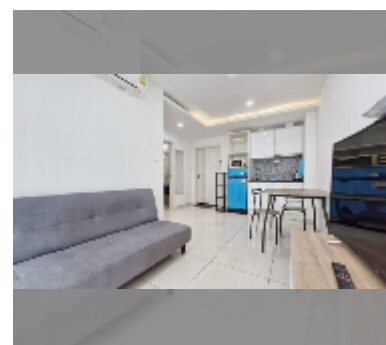

Condo for rent 1 bedroom 34 m² in Siam Oriental Plaza, Pattaya

฿ 12,000

UNIT PARAMETERS:

UID	FR-240955
type	1 bedroom
size	34m²
floor	3
view	city view
per month	14,000 THB
year contract	12,000 THB / month
security deposit	2 months
quality	good
equipment: furniture, kitchen appliances, air conditioner, internet, television, washing-machine, refrigerator	

PROJECT PARAMETERS:

district	Pratumnak
buildings	1
floors	8
built in	2016
maintenance	฿ 17,136/year

FACILITIES:

General information: lowrise, meters to beach: 400, minutes to beach: 7, pets are allowed, underground parking.
Swimming pool: rooftop pool.
Chill zone: rooftop chillout.
Health zone: gym, sauna.
Other: CCTV, security.