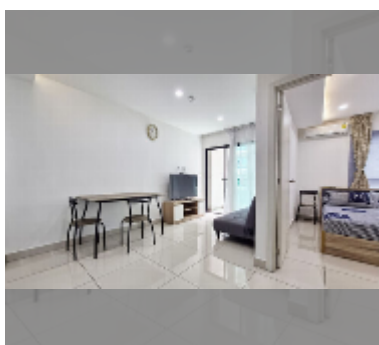

Condo for rent 1 bedroom 34 m² in Siam Oriental Plaza, Pattaya

฿ 12,000

UNIT PARAMETERS:

UID	FR-240955
type	1 bedroom
size	34m²
floor	3
view	city view
per month	14,000 THB
year contract	12,000 THB / month
security deposit	2 months
quality	good
equipment: furniture, kitchen appliances, air conditioner, internet, television, washing-machine, refrigerator	

PROJECT PARAMETERS:

district	Pratumnak
buildings	1
floors	8
built in	2016
maintenance	฿ 17,136/year

FACILITIES:

General information: lowrise, meters to beach: 400, minutes to beach: 7, pets are allowed, underground parking.
Swimming pool: rooftop pool.
Chill zone: rooftop chillout.
Health zone: gym, sauna.
Other: CCTV, security.