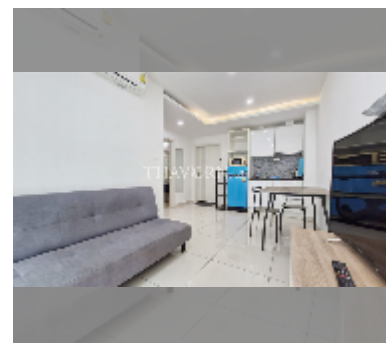

Condo for rent 1 bedroom 34 m² in Siam Oriental Plaza, Pattaya

฿ 13,000

UNIT PARAMETERS:

UID	FR-240955
type	1 bedroom
size	34m ²
floor	3
view	city view
per month	16,000 THB
year contract	13,000 THB / month
security deposit	2 months
quality	good
equipment: furniture, kitchen appliances, air conditioner, internet, television, washing-machine, refrigerator	

PROJECT PARAMETERS:

district	Pratumnak
buildings	1
floors	8
built in	2016
maintenance	฿ 17,136/year

FACILITIES:

General information: lowrise, meters to beach: 400, minutes to beach: 7, pets are allowed, underground parking.
 Swimming pool: rooftop pool.
 Chill zone: rooftop chillout.
 Health zone: gym, sauna.
 Other: CCTV, security.