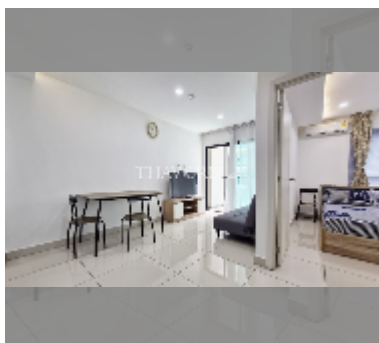

Condo for rent 1 bedroom 34 m² in Siam Oriental Plaza, Pattaya

฿ 13,000

UNIT PARAMETERS:

UID	FR-240955
type	1 bedroom
size	34m ²
floor	3
view	city view
per month	16,000 THB
year contract	13,000 THB / month
security deposit	2 months
quality	good
equipment: furniture, kitchen appliances, air conditioner, internet, television, washing-machine, refrigerator	

PROJECT PARAMETERS:

district	Pratumnak
buildings	1
floors	8
built in	2016
maintenance	฿ 17,136/year

FACILITIES:

General information: lowrise, meters to beach: 400, minutes to beach: 7, pets are allowed, underground parking.
 Swimming pool: rooftop pool.
 Chill zone: rooftop chillout.
 Health zone: gym, sauna.
 Other: CCTV, security.