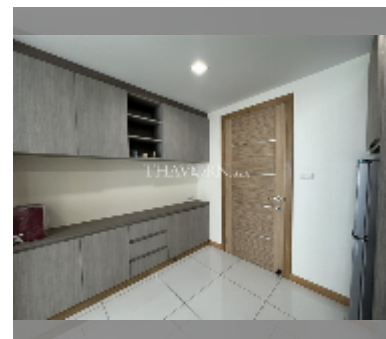

Condo for rent 1 bedroom 46 m² in Whale Marina Condo, Pattaya

฿ 22,000

UNIT PARAMETERS:

UID	FR-240937
type	1 bedroom
size	46m²
floor	7
view	sea view
year contract	22,000 THB / month
security deposit	2 months
quality	excellent
equipment: furniture, household appliances, kitchen appliances, air conditioner, television, washing-machine, refrigerator	

PROJECT PARAMETERS:

district	Na Jomtien
buildings	3
floors	8
built in	2019
maintenance	฿ 24,840/year

FACILITIES:

General information: lowrise, meters to beach: 500, open parking, covered parking.

Swimming pool: swimming pool.

Chill zone: garden, barbeque areas.

Health zone: gym, sauna.

Other: CCTV, security.