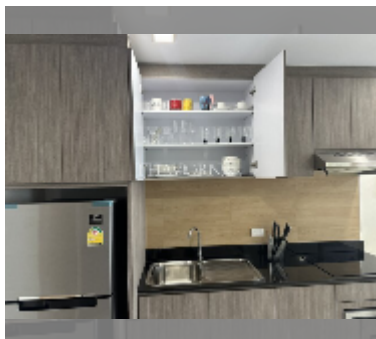

Condo for rent 1 bedroom 46 m² in Whale Marina Condo, Pattaya

฿ 22,000

UNIT PARAMETERS:

UID	FR-240937
type	1 bedroom
size	46m²
floor	7
view	sea view
year contract	22,000 THB / month
security deposit	2 months
quality	excellent
equipment: furniture, household appliances, kitchen appliances, air conditioner, television, washing-machine, refrigerator	

PROJECT PARAMETERS:

district	Na Jomtien
buildings	3
floors	8
built in	2019
maintenance	฿ 24,840/year

FACILITIES:

General information: lowrise, meters to beach: 500, open parking, covered parking.

Swimming pool: swimming pool.

Chill zone: garden, barbeque areas.

Health zone: gym, sauna.

Other: CCTV, security.