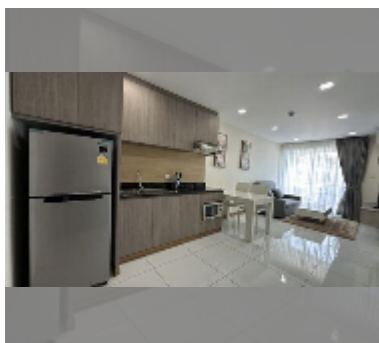

Condo for rent 1 bedroom 46 m² in Whale Marina Condo, Pattaya

฿ 22,000

UNIT PARAMETERS:

UID	FR-240937
type	1 bedroom
size	46m²
floor	7
view	sea view
year contract	22,000 THB / month
security deposit	2 months
quality	excellent
equipment: furniture, household appliances, kitchen appliances, air conditioner, television, washing-machine, refrigerator	

PROJECT PARAMETERS:

district	Na Jomtien
buildings	3
floors	8
built in	2019
maintenance	฿ 24,840/year

FACILITIES:

General information: lowrise, meters to beach: 500, open parking, covered parking.

Swimming pool: swimming pool.

Chill zone: garden, barbeque areas.

Health zone: gym, sauna.

Other: CCTV, security.