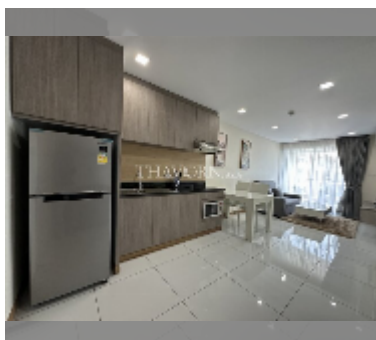

Condo for rent 1 bedroom 46 m² in Whale Marina Condo, Pattaya

฿ 22,000

UNIT PARAMETERS:

UID	FR-240937
type	1 bedroom
size	46m²
floor	7
view	sea view
year contract	22,000 THB / month
security deposit	2 months
quality	excellent
equipment: furniture, household appliances, kitchen appliances, air conditioner, television, washing-machine, refrigerator	

PROJECT PARAMETERS:

district	Na Jomtien
buildings	3
floors	8
built in	2019
maintenance	฿ 24,840/year

FACILITIES:

General information: lowrise, meters to beach: 500, open parking, covered parking.

Swimming pool: swimming pool.

Chill zone: garden, barbeque areas.

Health zone: gym, sauna.

Other: CCTV, security.