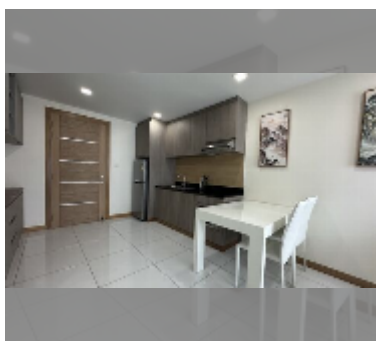

Condo for rent 1 bedroom 46 m² in Whale Marina Condo, Pattaya

฿ 22,000

UNIT PARAMETERS:

UID	FR-240937
type	1 bedroom
size	46m²
floor	7
view	sea view
year contract	22,000 THB / month
security deposit	2 months
quality	excellent
equipment: furniture, household appliances, kitchen appliances, air conditioner, television, washing-machine, refrigerator	

PROJECT PARAMETERS:

district	Na Jomtien
buildings	3
floors	8
built in	2019
maintenance	฿ 24,840/year

FACILITIES:

General information: lowrise, meters to beach: 500, open parking, covered parking.

Swimming pool: swimming pool.

Chill zone: garden, barbeque areas.

Health zone: gym, sauna.

Other: CCTV, security.