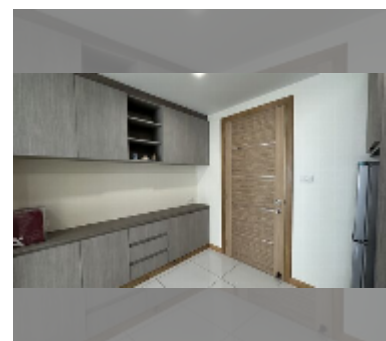

Condo for rent 1 bedroom 46 m² in Whale Marina Condo, Pattaya

฿ 22,000

UNIT PARAMETERS:

UID	FR-240937
type	1 bedroom
size	46m²
floor	7
view	sea view
year contract	22,000 THB / month
security deposit	2 months
quality	excellent
equipment: furniture, household appliances, kitchen appliances, air conditioner, television, washing-machine, refrigerator	

PROJECT PARAMETERS:

district	Na Jomtien
buildings	3
floors	8
built in	2019
maintenance	฿ 24,840/year

FACILITIES:

General information: lowrise, meters to beach: 500, open parking, covered parking.

Swimming pool: swimming pool.

Chill zone: garden, barbeque areas.

Health zone: gym, sauna.

Other: CCTV, security.