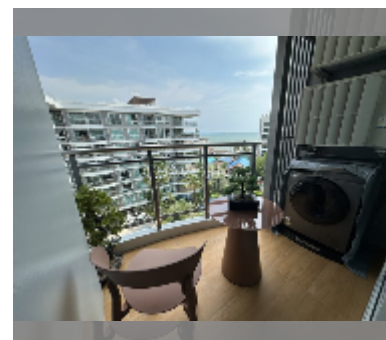

Condo for rent 1 bedroom 46 m² in Whale Marina Condo, Pattaya

฿ 22,000

UNIT PARAMETERS:

UID	FR-240937
type	1 bedroom
size	46m ²
floor	7
view	sea view
year contract	22,000 THB / month
security deposit	2 months
quality	excellent
equipment: furniture, household appliances, kitchen appliances, air conditioner, television, washing-machine, refrigerator	

PROJECT PARAMETERS:

district	Na Jomtien
buildings	3
floors	8
built in	2019
maintenance	฿ 24,840/year

FACILITIES:

General information: lowrise, meters to beach: 500, open parking, covered parking.

Swimming pool: swimming pool.

Chill zone: garden, barbeque areas.

Health zone: gym, sauna.

Other: CCTV, security.

[details](#)