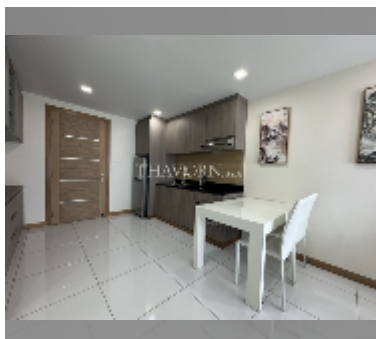

Condo for rent 1 bedroom 46 m² in Whale Marina Condo, Pattaya

฿ 22,000

UNIT PARAMETERS:

UID	FR-240937
type	1 bedroom
size	46m²
floor	7
view	sea view
year contract	22,000 THB / month
security deposit	2 months
quality	excellent
equipment: furniture, household appliances, kitchen appliances, air conditioner, television, washing-machine, refrigerator	

PROJECT PARAMETERS:

district	Na Jomtien
buildings	3
floors	8
built in	2019
maintenance	฿ 24,840/year

FACILITIES:

General information: lowrise, meters to beach: 500, open parking, covered parking.

Swimming pool: swimming pool.

Chill zone: garden, barbeque areas.

Health zone: gym, sauna.

Other: CCTV, security.