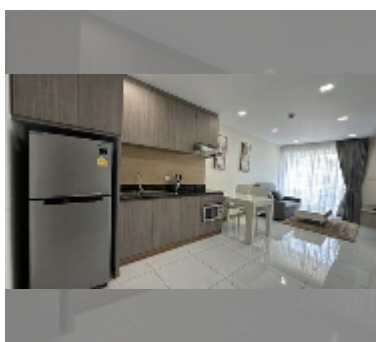

Condo for rent 1 bedroom 46 m² in Whale Marina Condo, Pattaya

฿ 22,000

UNIT PARAMETERS:

UID	FR-240937
type	1 bedroom
size	46m²
floor	7
view	sea view
year contract	22,000 THB / month
security deposit	2 months
quality	excellent
equipment: furniture, household appliances, kitchen appliances, air conditioner, television, washing-machine, refrigerator	

PROJECT PARAMETERS:

district	Na Jomtien
buildings	3
floors	8
built in	2019
maintenance	฿ 24,840/year

FACILITIES:

General information: lowrise, meters to beach: 500, open parking, covered parking.

Swimming pool: swimming pool.

Chill zone: garden, barbeque areas.

Health zone: gym, sauna.

Other: CCTV, security.