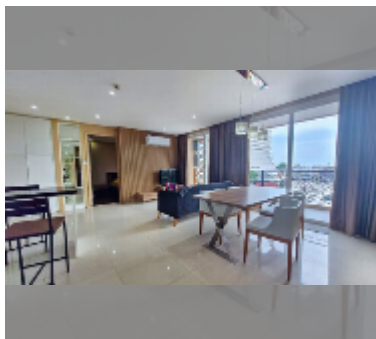

Condo for rent 2 bedroom 78 m² in Atlantis Condo Resort, Pattaya

฿ 25,000

UNIT PARAMETERS:

UID	FR-240915
type	2 bedroom
size	78m ²
floor	6
view	city view
year contract	25,000 THB / month
security deposit	2 months
quality	good
equipment: furniture, household appliances, kitchen appliances, air conditioner, internet, television, washing-machine, refrigerator	

Swimming pool: swimming pool, kids pool, water slides, waterfall, jacuzzi.

Chill zone: chill zone, garden.

Health zone: gym, sauna, hamam.

Other: reception, lobby, clubhouse, games room, kids playgarden, CCTV, security, minimart, laundry.