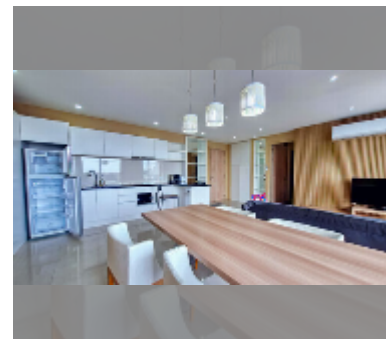

Condo for rent 2 bedroom 78 m² in Atlantis Condo Resort, Pattaya

฿ 25,000

UNIT PARAMETERS:

UID	FR-240915
type	2 bedroom
size	78m²
floor	6
view	city view
year contract	25,000 THB / month
security deposit	2 months
quality	good
equipment: furniture, household appliances, kitchen appliances, air conditioner, internet, television, washing-machine, refrigerator	

PROJECT PARAMETERS:

district	Jomtien
buildings	5
floors	8
built in	2014
maintenance	฿ 32,760/year

FACILITIES:

General information: resort, meters to beach: 500, minutes to beach: 5, open parking, covered parking.

Swimming pool: swimming pool, kids pool, water slides, waterfall, jacuzzi.

Chill zone: chill zone, garden.

Health zone: gym, sauna, hamam.

Other: reception, lobby, clubhouse, games room, kids playgarden, CCTV, security, minimart, laundry.