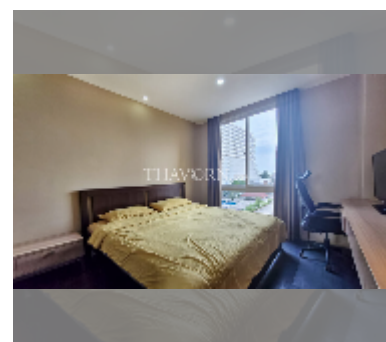

Condo for rent 2 bedroom 78 m² in Atlantis Condo Resort, Pattaya

฿ 25,000

UNIT PARAMETERS:

UID	FR-240915
type	2 bedroom
size	78m²
floor	6
view	city view
year contract	25,000 THB / month
security deposit	2 months
quality	good
equipment: furniture, household appliances, kitchen appliances, air conditioner, internet, television, washing-machine, refrigerator	

PROJECT PARAMETERS:

district	Jomtien
buildings	5
floors	8
built in	2014
maintenance	฿ 32,760/year

FACILITIES:

General information: resort, meters to beach: 500, minutes to beach: 5, open parking, covered parking.

Swimming pool: swimming pool, kids pool, water slides, waterfall, jacuzzi.

Chill zone: chill zone, garden.

Health zone: gym, sauna, hamam.

Other: reception, lobby, clubhouse, games room, kids playgarden, CCTV, security, minimart, laundry.