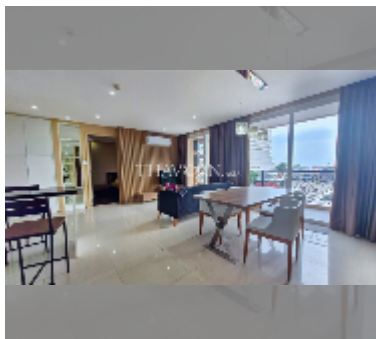

Condo for rent 2 bedroom 78 m² in Atlantis Condo Resort, Pattaya

฿ 25,000

UNIT PARAMETERS:

UID	FR-240915
type	2 bedroom
size	78m ²
floor	6
view	city view
year contract	25,000 THB / month
security deposit	2 months
quality	good
equipment: furniture, household appliances, kitchen appliances, air conditioner, internet, television, washing-machine, refrigerator	

Swimming pool: swimming pool, kids pool, water slides, waterfall, jacuzzi.

Chill zone: chill zone, garden.

Health zone: gym, sauna, hamam.

Other: reception, lobby, clubhouse, games room, kids playgarden, CCTV, security, minimart, laundry.