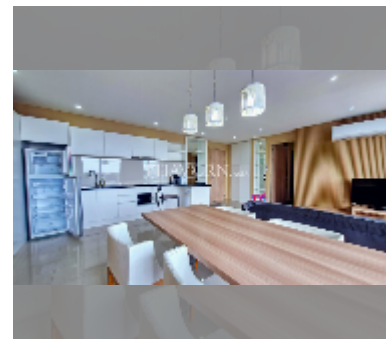

Condo for rent 2 bedroom 78 m² in Atlantis Condo Resort, Pattaya

฿ 25,000

UNIT PARAMETERS:

UID	FR-240915
type	2 bedroom
size	78m²
floor	6
view	city view
year contract	25,000 THB / month
security deposit	2 months
quality	good
equipment: furniture, household appliances, kitchen appliances, air conditioner, internet, television, washing-machine, refrigerator	

PROJECT PARAMETERS:

district	Jomtien
buildings	5
floors	8
built in	2014
maintenance	฿ 32,760/year

FACILITIES:

General information: resort, meters to beach: 500, minutes to beach: 5, open parking, covered parking.

Swimming pool: swimming pool, kids pool, water slides, waterfall, jacuzzi.

Chill zone: chill zone, garden.

Health zone: gym, sauna, hamam.

Other: reception, lobby, clubhouse, games room, kids playgarden, CCTV, security, minimart, laundry.