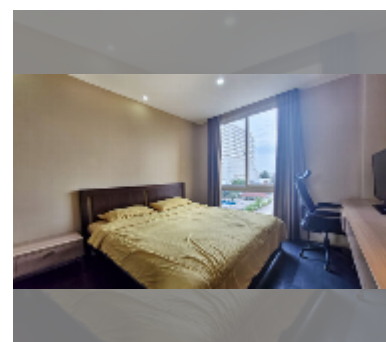

Condo for rent 2 bedroom 78 m² in Atlantis Condo Resort, Pattaya

฿ 25,000

UNIT PARAMETERS:

UID	FR-240915
type	2 bedroom
size	78m²
floor	6
view	city view
year contract	25,000 THB / month
security deposit	2 months
quality	good
equipment: furniture, household appliances, kitchen appliances, air conditioner, internet, television, washing-machine, refrigerator	

PROJECT PARAMETERS:

district	Jomtien
buildings	5
floors	8
built in	2014
maintenance	฿ 32,760/year

FACILITIES:

General information: resort, meters to beach: 500, minutes to beach: 5, open parking, covered parking.

Swimming pool: swimming pool, kids pool, water slides, waterfall, jacuzzi.

Chill zone: chill zone, garden.

Health zone: gym, sauna, hamam.

Other: reception, lobby, clubhouse, games room, kids playgarden, CCTV, security, minimart, laundry.