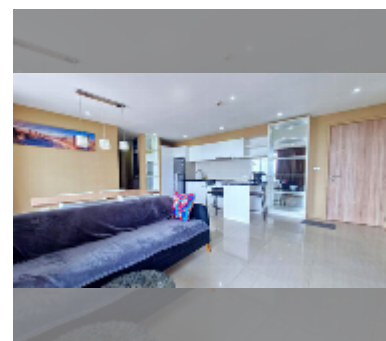

Condo for rent 2 bedroom 78 m² in Atlantis Condo Resort, Pattaya

฿ 25,000

UNIT PARAMETERS:

UID	FR-240915
type	2 bedroom
size	78m²
floor	6
view	city view
year contract	25,000 THB / month
security deposit	2 months
quality	good
equipment: furniture, household appliances, kitchen appliances, air conditioner, internet, television, washing-machine, refrigerator	

PROJECT PARAMETERS:

district	Jomtien
buildings	5
floors	8
built in	2014
maintenance	฿ 32,760/year

FACILITIES:

General information: resort, meters to beach: 500, minutes to beach: 5, open parking, covered parking.

Swimming pool: swimming pool, kids pool, water slides, waterfall, jacuzzi.

Chill zone: chill zone, garden.

Health zone: gym, sauna, hamam.

Other: reception, lobby, clubhouse, games room, kids playgarden, CCTV, security, minimart, laundry.