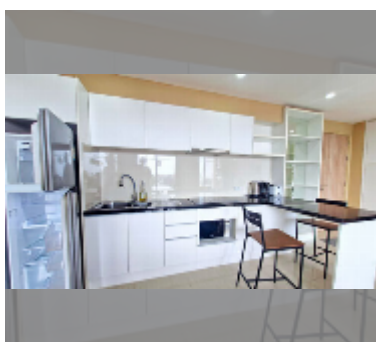

Condo for rent 2 bedroom 78 m² in Atlantis Condo Resort, Pattaya

฿ 25,000

UNIT PARAMETERS:

UID	FR-240915
type	2 bedroom
size	78m²
floor	6
view	city view
year contract	25,000 THB / month
security deposit	2 months
quality	good
equipment: furniture, household appliances, kitchen appliances, air conditioner, internet, television, washing-machine, refrigerator	

PROJECT PARAMETERS:

district	Jomtien
buildings	5
floors	8
built in	2014
maintenance	฿ 32,760/year

FACILITIES:

General information: resort, meters to beach: 500, minutes to beach: 5, open parking, covered parking.

Swimming pool: swimming pool, kids pool, water slides, waterfall, jacuzzi.

Chill zone: chill zone, garden.

Health zone: gym, sauna, hamam.

Other: reception, lobby, clubhouse, games room, kids playgarden, CCTV, security, minimart, laundry.