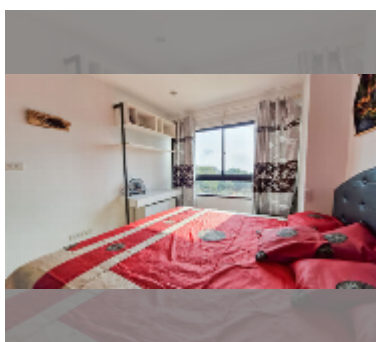

Condo for rent 1 bedroom 37 m² in Siam Oriental Elegance, Pattaya

฿ 12,000

UNIT PARAMETERS:

UID	FR-240903
type	1 bedroom
size	37m²
floor	4
view	city view
per month	17,000 THB
year contract	12,000 THB / month
security deposit	2 months
quality	good
equipment: furniture, household appliances, kitchen appliances, air conditioner, television, refrigerator	

PROJECT PARAMETERS:

district	Pratumnak
buildings	1
floors	8
built in	2013

FACILITIES:

General information: boutique, meters to beach: 500, minutes to beach: 8, pets are allowed, open parking.

Swimming pool: rooftop pool.

Chill zone: chill zone, rooftop chillout.

Other: CCTV, security, laundry.