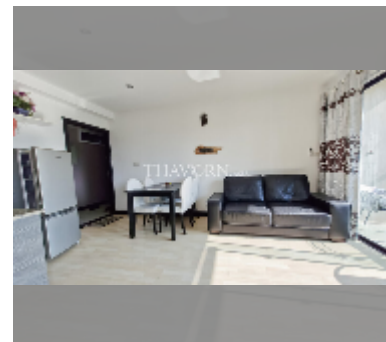

Condo for rent 1 bedroom 37 m² in Siam Oriental Elegance, Pattaya

฿ 12,000

UNIT PARAMETERS:

UID	FR-240903
type	1 bedroom
size	37m²
floor	4
view	city view
per month	17,000 THB
year contract	12,000 THB / month
security deposit	2 months
quality	good
equipment: furniture, household appliances, kitchen appliances, air conditioner, television, refrigerator	

PROJECT PARAMETERS:

district	Pratumnak
buildings	1
floors	8
built in	2013

FACILITIES:

General information: boutique, meters to beach: 500, minutes to beach: 8, pets are allowed, open parking.

Swimming pool: rooftop pool.

Chill zone: chill zone, rooftop chillout.

Other: CCTV, security, laundry.