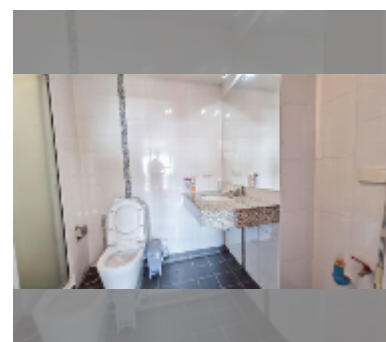

Condo for rent 1 bedroom 37 m² in Siam Oriental Elegance, Pattaya

฿ 12,000

UNIT PARAMETERS:

UID	FR-240903
type	1 bedroom
size	37m²
floor	4
view	city view
per month	17,000 THB
year contract	12,000 THB / month
security deposit	2 months
quality	good
equipment: furniture, household appliances, kitchen appliances, air conditioner, television, refrigerator	

PROJECT PARAMETERS:

district	Pratumnak
buildings	1
floors	8
built in	2013

FACILITIES:

General information: boutique, meters to beach: 500, minutes to beach: 8, pets are allowed, open parking.

Swimming pool: rooftop pool.

Chill zone: chill zone, rooftop chillout.

Other: CCTV, security, laundry.