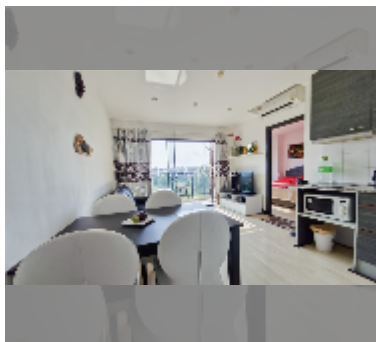

Condo for rent 1 bedroom 37 m² in Siam Oriental Elegance, Pattaya

฿ 12,000

UNIT PARAMETERS:

UID	FR-240903
type	1 bedroom
size	37m²
floor	4
view	city view
per month	17,000 THB
year contract	12,000 THB / month
security deposit	2 months
quality	good
equipment: furniture, household appliances, kitchen appliances, air conditioner, television, refrigerator	

PROJECT PARAMETERS:

district	Pratumnak
buildings	1
floors	8
built in	2013

FACILITIES:

General information: boutique, meters to beach: 500, minutes to beach: 8, pets are allowed, open parking.

Swimming pool: rooftop pool.

Chill zone: chill zone, rooftop chillout.

Other: CCTV, security, laundry.