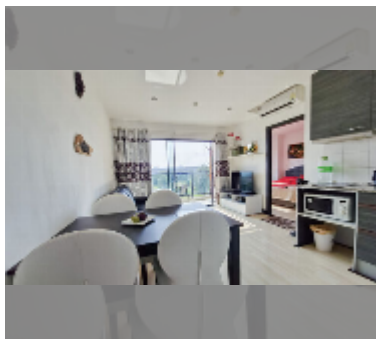

Condo for rent 1 bedroom 37 m² in Siam Oriental Elegance, Pattaya

฿ 12,000

UNIT PARAMETERS:

UID	FR-240903
type	1 bedroom
size	37m²
floor	4
view	city view
per month	17,000 THB
year contract	12,000 THB / month
security deposit	2 months
quality	good
equipment: furniture, household appliances, kitchen appliances, air conditioner, television, refrigerator	

PROJECT PARAMETERS:

district	Pratumnak
buildings	1
floors	8
built in	2013

FACILITIES:

General information: boutique, meters to beach: 500, minutes to beach: 8, pets are allowed, open parking.

Swimming pool: rooftop pool.

Chill zone: chill zone, rooftop chillout.

Other: CCTV, security, laundry.