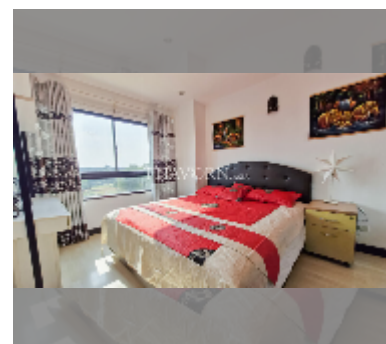

Condo for rent 1 bedroom 37 m² in Siam Oriental Elegance, Pattaya

฿ 12,000

UNIT PARAMETERS:

UID	FR-240903
type	1 bedroom
size	37m²
floor	4
view	city view
per month	17,000 THB
year contract	12,000 THB / month
security deposit	2 months
quality	good
equipment: furniture, household appliances, kitchen appliances, air conditioner, television, refrigerator	

PROJECT PARAMETERS:

district	Pratumnak
buildings	1
floors	8
built in	2013

FACILITIES:

General information: boutique, meters to beach: 500, minutes to beach: 8, pets are allowed, open parking.

Swimming pool: rooftop pool.

Chill zone: chill zone, rooftop chillout.

Other: CCTV, security, laundry.