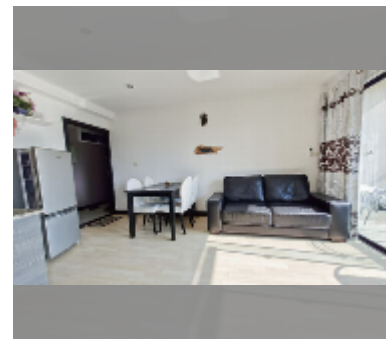

Condo for rent 1 bedroom 37 m² in Siam Oriental Elegance, Pattaya

฿ 12,000

UNIT PARAMETERS:

UID	FR-240903
type	1 bedroom
size	37m²
floor	4
view	city view
per month	17,000 THB
year contract	12,000 THB / month
security deposit	2 months
quality	good
equipment: furniture, household appliances, kitchen appliances, air conditioner, television, refrigerator	

PROJECT PARAMETERS:

district	Pratumnak
buildings	1
floors	8
built in	2013

FACILITIES:

General information: boutique, meters to beach: 500, minutes to beach: 8, pets are allowed, open parking.

Swimming pool: rooftop pool.

Chill zone: chill zone, rooftop chillout.

Other: CCTV, security, laundry.