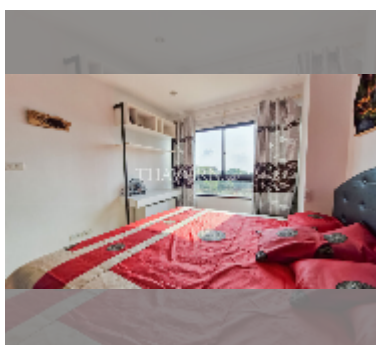

Condo for rent 1 bedroom 37 m² in Siam Oriental Elegance, Pattaya

฿ 12,000

UNIT PARAMETERS:

UID	FR-240903
type	1 bedroom
size	37m²
floor	4
view	city view
per month	17,000 THB
year contract	12,000 THB / month
security deposit	2 months
quality	good
equipment: furniture, household appliances, kitchen appliances, air conditioner, television, refrigerator	

PROJECT PARAMETERS:

district	Pratumnak
buildings	1
floors	8
built in	2013

FACILITIES:

General information: boutique, meters to beach: 500, minutes to beach: 8, pets are allowed, open parking.

Swimming pool: rooftop pool.

Chill zone: chill zone, rooftop chillout.

Other: CCTV, security, laundry.