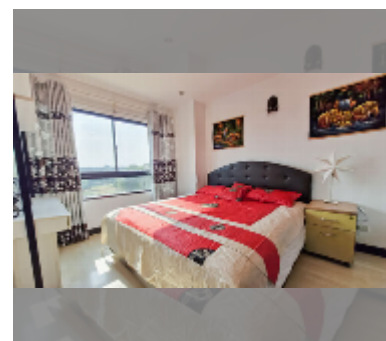

Condo for rent 1 bedroom 37 m² in Siam Oriental Elegance, Pattaya

฿ 12,000

UNIT PARAMETERS:

UID	FR-240903
type	1 bedroom
size	37m²
floor	4
view	city view
per month	17,000 THB
year contract	12,000 THB / month
security deposit	2 months
quality	good
equipment: furniture, household appliances, kitchen appliances, air conditioner, television, refrigerator	

PROJECT PARAMETERS:

district	Pratumnak
buildings	1
floors	8
built in	2013

FACILITIES:

General information: boutique, meters to beach: 500, minutes to beach: 8, pets are allowed, open parking.

Swimming pool: rooftop pool.

Chill zone: chill zone, rooftop chillout.

Other: CCTV, security, laundry.