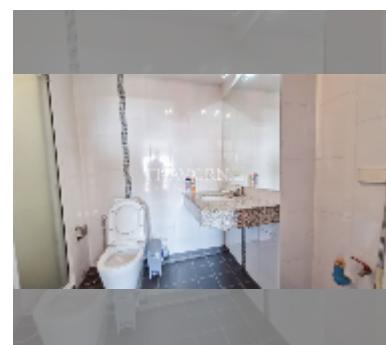

Condo for rent 1 bedroom 37 m² in Siam Oriental Elegance, Pattaya

฿ 12,000

UNIT PARAMETERS:

UID	FR-240903
type	1 bedroom
size	37m²
floor	4
view	city view
per month	17,000 THB
year contract	12,000 THB / month
security deposit	2 months
quality	good
equipment: furniture, household appliances, kitchen appliances, air conditioner, television, refrigerator	

PROJECT PARAMETERS:

district	Pratumnak
buildings	1
floors	8
built in	2013

FACILITIES:

General information: boutique, meters to beach: 500, minutes to beach: 8, pets are allowed, open parking.

Swimming pool: rooftop pool.

Chill zone: chill zone, rooftop chillout.

Other: CCTV, security, laundry.