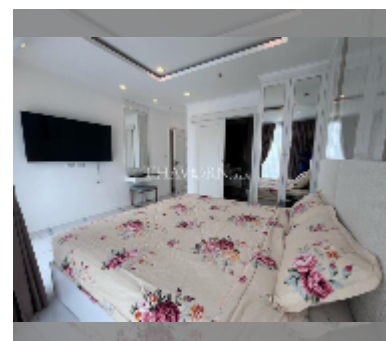

Condo for rent 2 bedroom 67 m² in Empire Tower Pattaya, Pattaya

฿ 40,000

UNIT PARAMETERS:

UID	FR-240900
type	2 bedroom
size	67m²
floor	20
view	sea view
year contract	40,000 THB / month
security deposit	2 months
quality	excellent
equipment: furniture, household appliances, kitchen appliances, smart home system, air conditioner, television, washing-machine, dishwasher, refrigerator	

PROJECT PARAMETERS:

district	Jomtien
buildings	1
floors	24
built in	2023
maintenance	฿ 44,220/year

FACILITIES:

General information: highrise, multy-level parking, covered parking.

Swimming pool: swimming pool, kids pool, rooftop pool, infinity view, sunbathing area.

Chill zone: chill zone, garden, rooftop chillout.

Health zone: gym, sauna.

Other: reception, lobby, clubhouse, kids playgarden, CCTV, security.