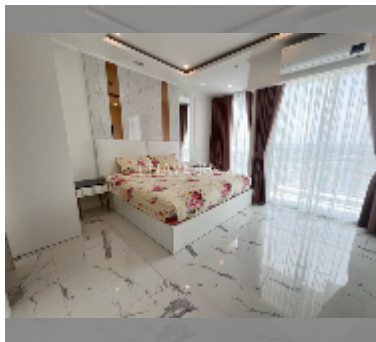

公寓 for rent 2间卧室 67 平方米 在 Empire Tower Pattaya, Pattaya

฿ 40,000

UNIT PARAMETERS:

UID	FR-240900
类型	2间卧室
面积	67平方米
楼层	20
风景	海景
年合同	40,000 THB / month
security deposit	2 months
quality	excellent
equipment:	furniture, household appliances, kitchen appliances, smart home system, air conditioner, television, washing-machine, dishwasher, refrigerator

PROJECT PARAMETERS:

地区	乔木提恩
楼房	1
楼层	24
交付年份	2023
服务	B 44,220/year

FACILITIES:

一般信息: 高楼, 多层停车场, 有盖停车场.

游泳池: 游泳池, 儿童游泳池, 屋顶游泳池, 无限视野, 日光浴区.

寒冷地带: 寒冷地带, 花园, 屋顶上的休息区.

卫生区: 健身房, 桑拿.

其他: 接待, 大堂, 俱乐部, 孩子们玩花园, 中央电视台, 安全.