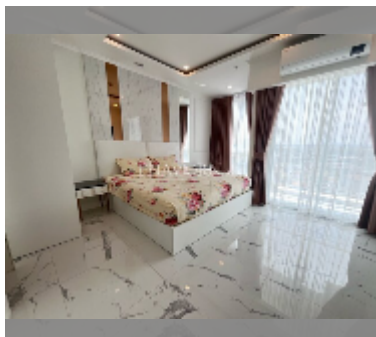

Condo for rent 2 bedroom 67 m² in Empire Tower Pattaya, Pattaya

฿ 40,000

UNIT PARAMETERS:

UID	FR-240900
type	2 bedroom
size	67m²
floor	20
view	sea view
year contract	40,000 THB / month
security deposit	2 months
quality	excellent
equipment: furniture, household appliances, kitchen appliances, smart home system, air conditioner, television, washing-machine, dishwasher, refrigerator	

PROJECT PARAMETERS:

district	Jomtien
buildings	1
floors	24
built in	2023
maintenance	฿ 44,220/year

FACILITIES:

General information: highrise, multy-level parking, covered parking.

Swimming pool: swimming pool, kids pool, rooftop pool, infinity view, sunbathing area.

Chill zone: chill zone, garden, rooftop chillout.

Health zone: gym, sauna.

Other: reception, lobby, clubhouse, kids playgarden, CCTV, security.