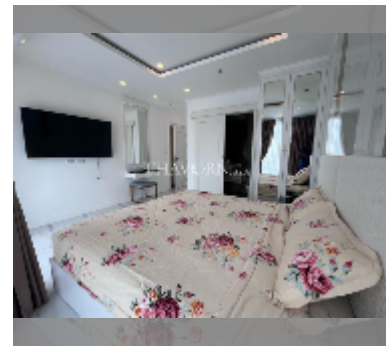

公寓 for rent 2间卧室 67 平方米 在 Empire Tower Pattaya, Pattaya

฿ 40,000

UNIT PARAMETERS:

UID	FR-240900
类型	2间卧室
面积	67平方米
楼层	20
风景	海景
年合同	40,000 THB / month
security deposit	2 months
quality	excellent
equipment:	furniture, household appliances, kitchen appliances, smart home system, air conditioner, television, washing-machine, dishwasher, refrigerator

PROJECT PARAMETERS:

地区	乔木提恩
楼房	1
楼层	24
交付年份	2023
服务	B 44,220/year

FACILITIES:

一般信息: 高楼, 多层停车场, 有盖停车场.

游泳池: 游泳池, 儿童游泳池, 屋顶游泳池, 无限视野, 日光浴区.

寒冷地带: 寒冷地带, 花园, 屋顶上的休息区.

卫生区: 健身房, 桑拿.

其他: 接待, 大堂, 俱乐部, 孩子们玩花园, 中央电视台, 安全.