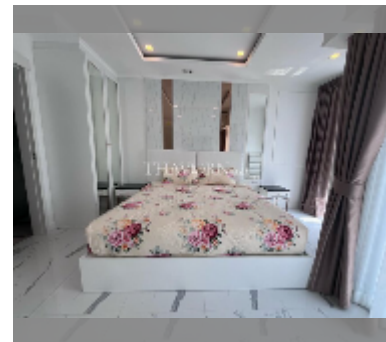

公寓 for rent 2间卧室 67 平方米 在 Empire Tower Pattaya, Pattaya

฿ 40,000

UNIT PARAMETERS:

UID	FR-240900
类型	2间卧室
面积	67平方米
楼层	20
风景	海景
年合同	40,000 THB / month
security deposit	2 months
quality	excellent
equipment:	furniture, household appliances, kitchen appliances, smart home system, air conditioner, television, washing-machine, dishwasher, refrigerator

PROJECT PARAMETERS:

地区	乔木提恩
楼房	1
楼层	24
交付年份	2023
服务	B 44,220/year

FACILITIES:

一般信息: 高楼, 多层停车场, 有盖停车场.

游泳池: 游泳池, 儿童游泳池, 屋顶游泳池, 无限视野, 日光浴区.

寒冷地带: 寒冷地带, 花园, 屋顶上的休息区.

卫生区: 健身房, 桑拿.

其他: 接待, 大堂, 俱乐部, 孩子们玩花园, 中央电视台, 安全.