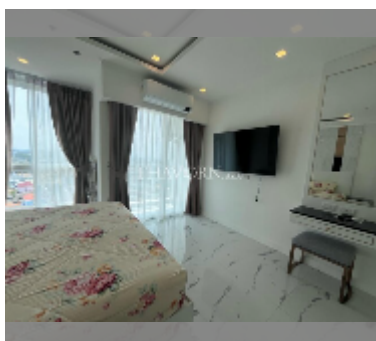

Condo for rent 2 bedroom 67 m² in Empire Tower Pattaya, Pattaya

฿ 40,000

UNIT PARAMETERS:

UID	FR-240900
type	2 bedroom
size	67m²
floor	20
view	sea view
year contract	40,000 THB / month
security deposit	2 months
quality	excellent
equipment: furniture, household appliances, kitchen appliances, smart home system, air conditioner, television, washing-machine, dishwasher, refrigerator	

PROJECT PARAMETERS:

district	Jomtien
buildings	1
floors	24
built in	2023
maintenance	฿ 44,220/year

FACILITIES:

General information: highrise, multy-level parking, covered parking.

Swimming pool: swimming pool, kids pool, rooftop pool, infinity view, sunbathing area.

Chill zone: chill zone, garden, rooftop chillout.

Health zone: gym, sauna.

Other: reception, lobby, clubhouse, kids playgarden, CCTV, security.