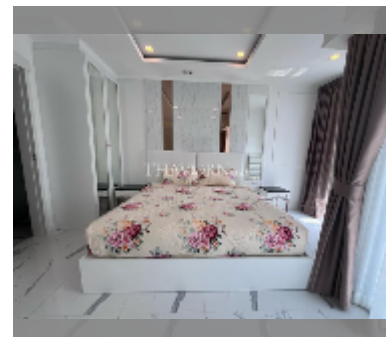

Condo for rent 2 bedroom 67 m² in Empire Tower Pattaya, Pattaya

฿ 40,000

UNIT PARAMETERS:

UID	FR-240900
type	2 bedroom
size	67m²
floor	20
view	sea view
year contract	40,000 THB / month
security deposit	2 months
quality	excellent
equipment: furniture, household appliances, kitchen appliances, smart home system, air conditioner, television, washing-machine, dishwasher, refrigerator	

PROJECT PARAMETERS:

district	Jomtien
buildings	1
floors	24
built in	2023
maintenance	฿ 44,220/year

FACILITIES:

General information: highrise, multy-level parking, covered parking.

Swimming pool: swimming pool, kids pool, rooftop pool, infinity view, sunbathing area.

Chill zone: chill zone, garden, rooftop chillout.

Health zone: gym, sauna.

Other: reception, lobby, clubhouse, kids playgarden, CCTV, security.