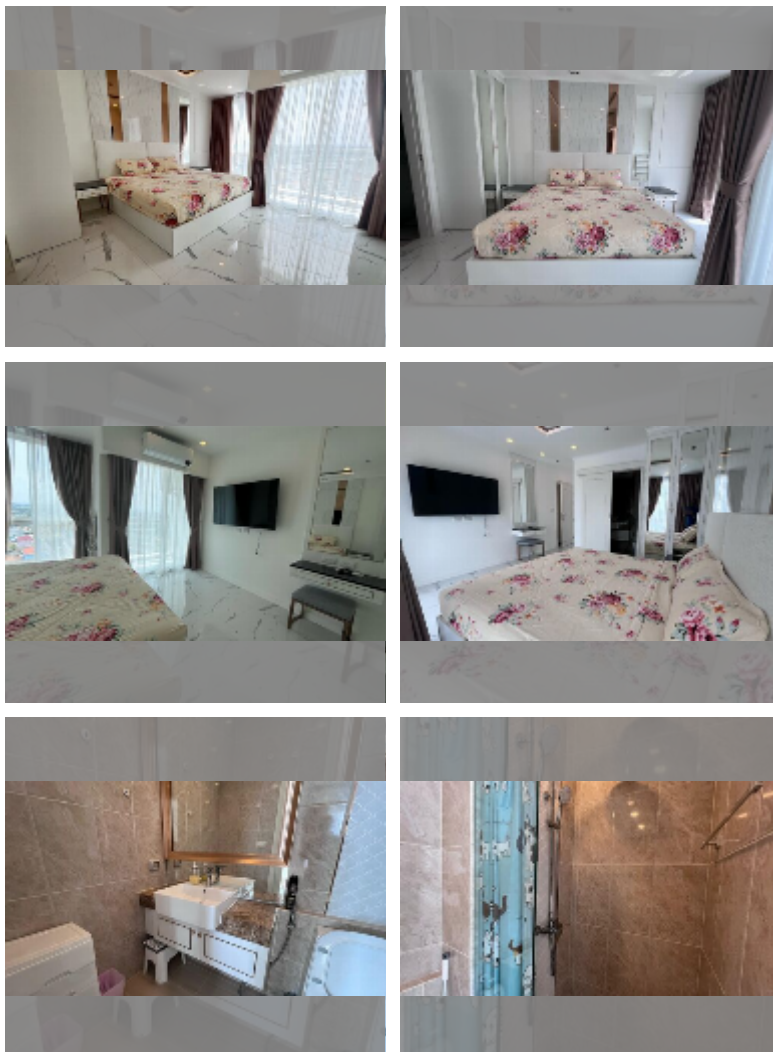

Condo for rent 2 bedroom 67 m² in Empire Tower Pattaya, Pattaya

฿ 40,000

UNIT PARAMETERS:

UID	FR-240900
type	2 bedroom
size	67m²
floor	20
view	sea view
year contract	40,000 THB / month
security deposit	2 months
quality	excellent
equipment: furniture, household appliances, kitchen appliances, smart home system, air conditioner, television, washing-machine, dishwasher, refrigerator	

PROJECT PARAMETERS:

district	Jomtien
buildings	1
floors	24
built in	2023
maintenance	฿ 44,220/year

FACILITIES:

General information: highrise, multy-level parking, covered parking.

Swimming pool: swimming pool, kids pool, rooftop pool, infinity view, sunbathing area.

Chill zone: chill zone, garden, rooftop chillout.

Health zone: gym, sauna.

Other: reception, lobby, clubhouse, kids playgarden, CCTV, security.