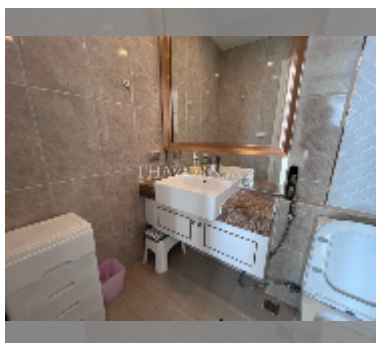

Condo for rent 2 bedroom 67 m² in Empire Tower Pattaya, Pattaya

฿ 40,000

UNIT PARAMETERS:

UID	FR-240900
type	2 bedroom
size	67m²
floor	20
view	sea view
year contract	40,000 THB / month
security deposit	2 months
quality	excellent
equipment: furniture, household appliances, kitchen appliances, smart home system, air conditioner, television, washing-machine, dishwasher, refrigerator	

PROJECT PARAMETERS:

district	Jomtien
buildings	1
floors	24
built in	2023
maintenance	฿ 44,220/year

FACILITIES:

General information: highrise, multy-level parking, covered parking.

Swimming pool: swimming pool, kids pool, rooftop pool, infinity view, sunbathing area.

Chill zone: chill zone, garden, rooftop chillout.

Health zone: gym, sauna.

Other: reception, lobby, clubhouse, kids playgarden, CCTV, security.