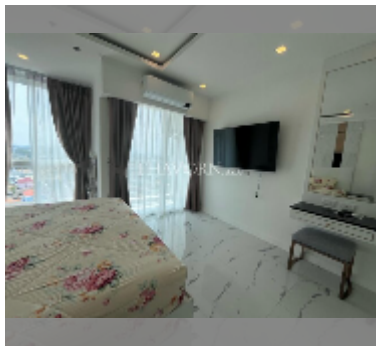

公寓 for rent 2间卧室 67 平方米 在 Empire Tower Pattaya, Pattaya

฿ 40,000

UNIT PARAMETERS:

UID	FR-240900
类型	2间卧室
面积	67平方米
楼层	20
风景	海景
年合同	40,000 THB / month
security deposit	2 months
quality	excellent
equipment:	furniture, household appliances, kitchen appliances, smart home system, air conditioner, television, washing-machine, dishwasher, refrigerator

PROJECT PARAMETERS:

地区	乔木提恩
楼房	1
楼层	24
交付年份	2023
服务	B 44,220/year

FACILITIES:

一般信息: 高楼, 多层停车场, 有盖停车场.

游泳池: 游泳池, 儿童游泳池, 屋顶游泳池, 无限视野, 日光浴区.

寒冷地带: 寒冷地带, 花园, 屋顶上的休息区.

卫生区: 健身房, 桑拿.

其他: 接待, 大堂, 俱乐部, 孩子们玩花园, 中央电视台, 安全.