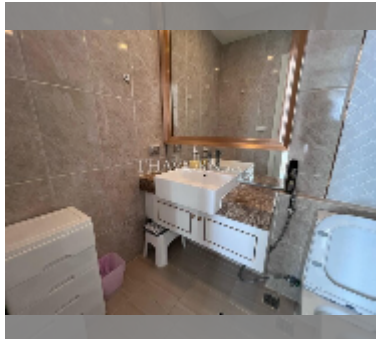

公寓 for rent 2间卧室 67 平方米 在 Empire Tower Pattaya, Pattaya

฿ 40,000

UNIT PARAMETERS:

UID	FR-240900
类型	2间卧室
面积	67平方米
楼层	20
风景	海景
年合同	40,000 THB / month
security deposit	2 months
quality	excellent
equipment:	furniture, household appliances, kitchen appliances, smart home system, air conditioner, television, washing-machine, dishwasher, refrigerator

PROJECT PARAMETERS:

地区	乔木提恩
楼房	1
楼层	24
交付年份	2023
服务	B 44,220/year

FACILITIES:

一般信息: 高楼, 多层停车场, 有盖停车场.

游泳池: 游泳池, 儿童游泳池, 屋顶游泳池, 无限视野, 日光浴区.

寒冷地带: 寒冷地带, 花园, 屋顶上的休息区.

卫生区: 健身房, 桑拿.

其他: 接待, 大堂, 俱乐部, 孩子们玩花园, 中央电视台, 安全.