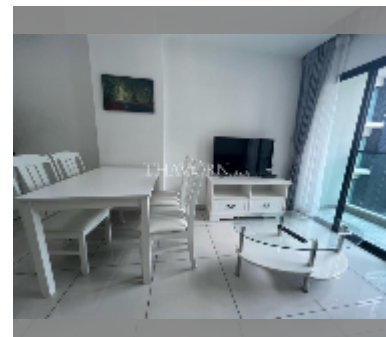

Condo for rent 1 bedroom 35 m² in Siam Oriental Plaza, Pattaya

฿ 14,000

UNIT PARAMETERS:

UID	FR-240898
type	1 bedroom
size	35m²
floor	3
view	city view
year contract	14,000 THB / month
security deposit	2 months
quality	good
equipment: furniture, household appliances, kitchen appliances, air conditioner, internet, television, washing-machine, dishwasher, refrigerator	

PROJECT PARAMETERS:

district	Pratumnak
buildings	1
floors	8
built in	2016
maintenance	฿ 17,640/year

FACILITIES:

General information: lowrise, meters to beach: 400, minutes to beach: 7, pets are allowed, underground parking.

Swimming pool: rooftop pool.

Chill zone: rooftop chillout.

Health zone: gym, sauna.

Other: CCTV, security.