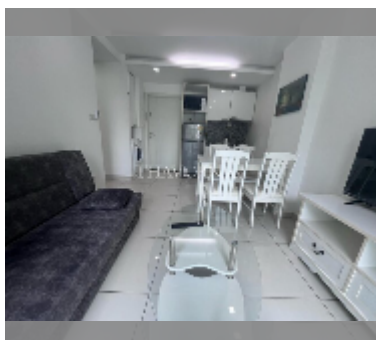

Condo for rent 1 bedroom 35 m² in Siam Oriental Plaza, Pattaya

฿ 14,000

UNIT PARAMETERS:

UID	FR-240898
type	1 bedroom
size	35m²
floor	3
view	city view
year contract	14,000 THB / month
security deposit	2 months
quality	good
equipment: furniture, household appliances, kitchen appliances, air conditioner, internet, television, washing-machine, dishwasher, refrigerator	

PROJECT PARAMETERS:

district	Pratumnak
buildings	1
floors	8
built in	2016
maintenance	฿ 17,640/year

FACILITIES:

General information: lowrise, meters to beach: 400, minutes to beach: 7, pets are allowed, underground parking.

Swimming pool: rooftop pool.

Chill zone: rooftop chillout.

Health zone: gym, sauna.

Other: CCTV, security.