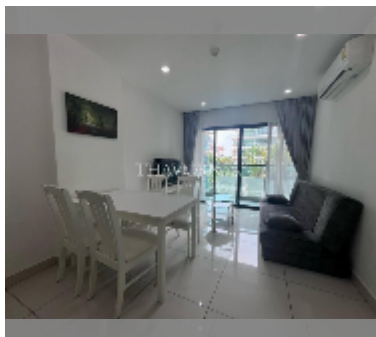

Condo for rent 1 bedroom 35 m² in Siam Oriental Plaza, Pattaya

฿ 14,000

UNIT PARAMETERS:

UID	FR-240898
type	1 bedroom
size	35m²
floor	3
view	city view
year contract	14,000 THB / month
security deposit	2 months
quality	good
equipment: furniture, household appliances, kitchen appliances, air conditioner, internet, television, washing-machine, dishwasher, refrigerator	

PROJECT PARAMETERS:

district	Pratumnak
buildings	1
floors	8
built in	2016
maintenance	฿ 17,640/year

FACILITIES:

General information: lowrise, meters to beach: 400, minutes to beach: 7, pets are allowed, underground parking.

Swimming pool: rooftop pool.

Chill zone: rooftop chillout.

Health zone: gym, sauna.

Other: CCTV, security.