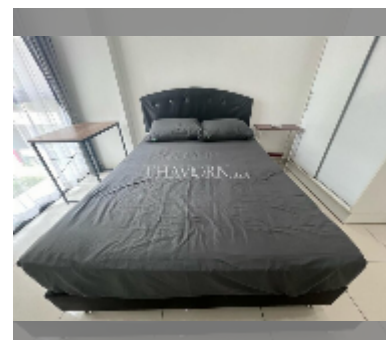

Condo for rent 1 bedroom 35 m² in Siam Oriental Plaza, Pattaya

฿ 14,000

UNIT PARAMETERS:

UID	FR-240898
type	1 bedroom
size	35m²
floor	3
view	city view
year contract	14,000 THB / month
security deposit	2 months
quality	good
equipment: furniture, household appliances, kitchen appliances, air conditioner, internet, television, washing-machine, dishwasher, refrigerator	

PROJECT PARAMETERS:

district	Pratumnak
buildings	1
floors	8
built in	2016
maintenance	฿ 17,640/year

FACILITIES:

General information: lowrise, meters to beach: 400, minutes to beach: 7, pets are allowed, underground parking.

Swimming pool: rooftop pool.

Chill zone: rooftop chillout.

Health zone: gym, sauna.

Other: CCTV, security.