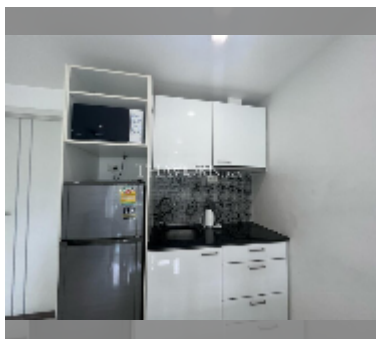

Condo for rent 1 bedroom 35 m² in Siam Oriental Plaza, Pattaya

฿ 14,000

UNIT PARAMETERS:

UID	FR-240898
type	1 bedroom
size	35m²
floor	3
view	city view
year contract	14,000 THB / month
security deposit	2 months
quality	good
equipment: furniture, household appliances, kitchen appliances, air conditioner, internet, television, washing-machine, dishwasher, refrigerator	

PROJECT PARAMETERS:

district	Pratumnak
buildings	1
floors	8
built in	2016
maintenance	฿ 17,640/year

FACILITIES:

General information: lowrise, meters to beach: 400, minutes to beach: 7, pets are allowed, underground parking.

Swimming pool: rooftop pool.

Chill zone: rooftop chillout.

Health zone: gym, sauna.

Other: CCTV, security.