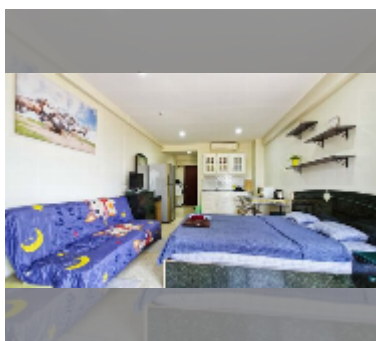

Condo for rent studio 28 m² in Jomtien beach condominium, Pattaya

฿ 10,000

UNIT PARAMETERS:

UID	FR-240862
type	studio
size	28m²
floor	5
view	city view
per month	13,000 THB
year contract	10,000 THB / month
security deposit	2 months
quality	good

equipment: furniture, household appliances, kitchen appliances, air conditioner, television, washing-machine, refrigerator

PROJECT PARAMETERS:

district	Jomtien
buildings	5
floors	18
built in	1993

FACILITIES:

General information: highrise, open parking.

Swimming pool: swimming pool.

Chill zone: chill zone.

Health zone: gym.

Other: CCTV, security, minimart.