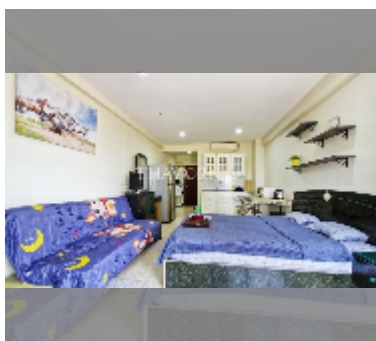

Condo for rent studio 28 m² in Jomtien beach condominium, Pattaya

฿ 10,000

UNIT PARAMETERS:

UID	FR-240862
type	studio
size	28m²
floor	5
view	city view
per month	13,000 THB
year contract	10,000 THB / month
security deposit	2 months
quality	good

equipment: furniture, household appliances, kitchen appliances, air conditioner, television, washing-machine, refrigerator

PROJECT PARAMETERS:

district	Jomtien
buildings	5
floors	18
built in	1993

FACILITIES:

General information: highrise, open parking.

Swimming pool: swimming pool.

Chill zone: chill zone.

Health zone: gym.

Other: CCTV, security, minimart.