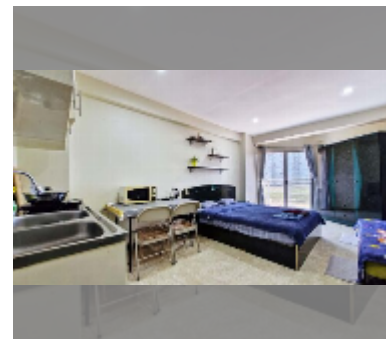

Condo for rent studio 28 m² in Jomtien beach condominium, Pattaya

฿ 10,000

UNIT PARAMETERS:

UID	FR-240862
type	studio
size	28m²
floor	5
view	city view
per month	13,000 THB
year contract	10,000 THB / month
security deposit	2 months
quality	good

equipment: furniture, household appliances, kitchen appliances, air conditioner, television, washing-machine, refrigerator

PROJECT PARAMETERS:

district	Jomtien
buildings	5
floors	18
built in	1993

FACILITIES:

General information: highrise, open parking.

Swimming pool: swimming pool.

Chill zone: chill zone.

Health zone: gym.

Other: CCTV, security, minimart.