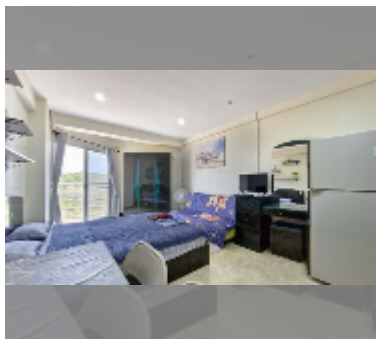

Condo for rent studio 28 m² in Jomtien beach condominium, Pattaya

฿ 10,000

UNIT PARAMETERS:

UID	FR-240862
type	studio
size	28m²
floor	5
view	city view
per month	13,000 THB
year contract	10,000 THB / month
security deposit	2 months
quality	good

equipment: furniture, household appliances, kitchen appliances, air conditioner, television, washing-machine, refrigerator

PROJECT PARAMETERS:

district	Jomtien
buildings	5
floors	18
built in	1993

FACILITIES:

General information: highrise, open parking.

Swimming pool: swimming pool.

Chill zone: chill zone.

Health zone: gym.

Other: CCTV, security, minimart.