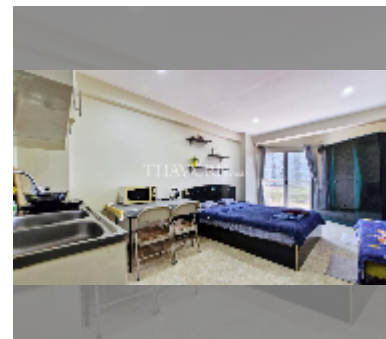

Condo for rent studio 28 m² in Jomtien beach condominium, Pattaya

฿ 10,000

UNIT PARAMETERS:

UID	FR-240862
type	studio
size	28m²
floor	5
view	city view
per month	13,000 THB
year contract	10,000 THB / month
security deposit	2 months
quality	good

equipment: furniture, household appliances, kitchen appliances, air conditioner, television, washing-machine, refrigerator

PROJECT PARAMETERS:

district	Jomtien
buildings	5
floors	18
built in	1993

FACILITIES:

General information: highrise, open parking.

Swimming pool: swimming pool.

Chill zone: chill zone.

Health zone: gym.

Other: CCTV, security, minimart.