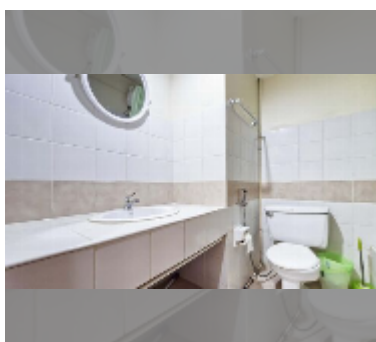

Condo for rent studio 28 m² in Jomtien beach condominium, Pattaya

฿ 10,000

UNIT PARAMETERS:

UID	FR-240862
type	studio
size	28m²
floor	5
view	city view
per month	13,000 THB
year contract	10,000 THB / month
security deposit	2 months
quality	good

equipment: furniture, household appliances, kitchen appliances, air conditioner, television, washing-machine, refrigerator

PROJECT PARAMETERS:

district	Jomtien
buildings	5
floors	18
built in	1993

FACILITIES:

General information: highrise, open parking.

Swimming pool: swimming pool.

Chill zone: chill zone.

Health zone: gym.

Other: CCTV, security, minimart.