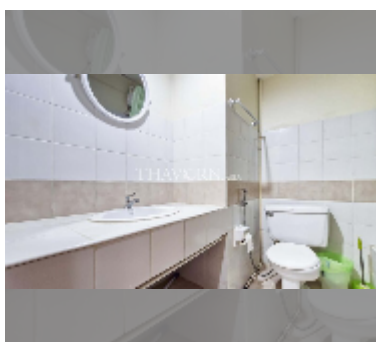

Condo for rent studio 28 m² in Jomtien beach condominium, Pattaya

฿ 10,000

UNIT PARAMETERS:

UID	FR-240862
type	studio
size	28m²
floor	5
view	city view
per month	13,000 THB
year contract	10,000 THB / month
security deposit	2 months
quality	good

equipment: furniture, household appliances, kitchen appliances, air conditioner, television, washing-machine, refrigerator

PROJECT PARAMETERS:

district	Jomtien
buildings	5
floors	18
built in	1993

FACILITIES:

General information: highrise, open parking.

Swimming pool: swimming pool.

Chill zone: chill zone.

Health zone: gym.

Other: CCTV, security, minimart.