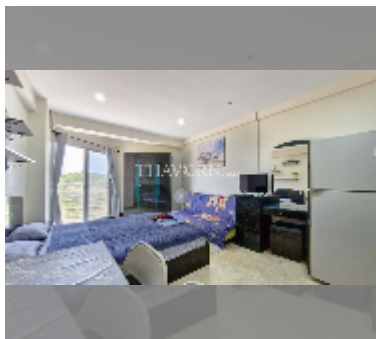

Condo for rent studio 28 m² in Jomtien beach condominium, Pattaya

฿ 10,000

UNIT PARAMETERS:

UID	FR-240862
type	studio
size	28m²
floor	5
view	city view
per month	13,000 THB
year contract	10,000 THB / month
security deposit	2 months
quality	good

equipment: furniture, household appliances, kitchen appliances, air conditioner, television, washing-machine, refrigerator

PROJECT PARAMETERS:

district	Jomtien
buildings	5
floors	18
built in	1993

FACILITIES:

General information: highrise, open parking.

Swimming pool: swimming pool.

Chill zone: chill zone.

Health zone: gym.

Other: CCTV, security, minimart.