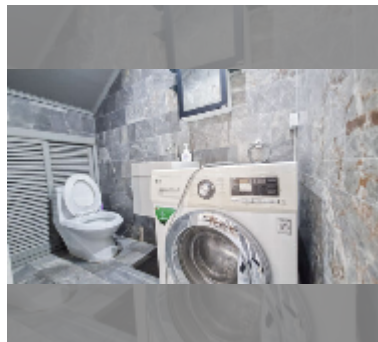

Condo for rent 3 bedroom 160 m², House, Pattaya

฿ 40,000

UNIT PARAMETERS:

UID	FR-240861
type	3 bedroom
size	160m²
floor	3
view	pool view
year contract	40,000 THB / month
security deposit	2 months
quality	good
equipment: furniture, household appliances, kitchen appliances, smart home system, air conditioner, internet, television, washing-machine, refrigerator	

PROJECT PARAMETERS: