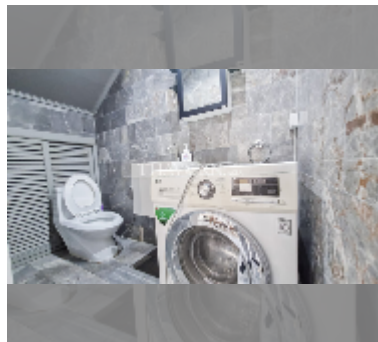

Condo for rent 3 bedroom 160 m², House, Pattaya

฿ 40,000

UNIT PARAMETERS:

UID	FR-240861
type	3 bedroom
size	160m²
floor	3
view	pool view
year contract	40,000 THB / month
security deposit	2 months
quality	good
equipment: furniture, household appliances, kitchen appliances, smart home system, air conditioner, internet, television, washing-machine, refrigerator	

PROJECT PARAMETERS: