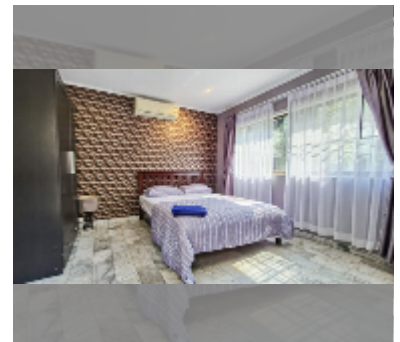

Condo for rent 3 bedroom 160 m², House, Pattaya

฿ 40,000

UNIT PARAMETERS:

UID	FR-240861
type	3 bedroom
size	160m²
floor	3
view	pool view
year contract	40,000 THB / month
security deposit	2 months
quality	good
equipment: furniture, household appliances, kitchen appliances, smart home system, air conditioner, internet, television, washing-machine, refrigerator	

PROJECT PARAMETERS: