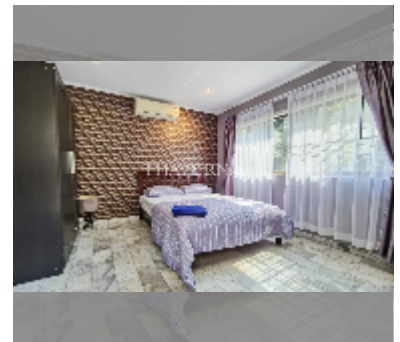

Condo for rent 3 bedroom 160 m², House, Pattaya

฿ 40,000

UNIT PARAMETERS:

UID	FR-240861
type	3 bedroom
size	160m²
floor	3
view	pool view
year contract	40,000 THB / month
security deposit	2 months
quality	good
equipment: furniture, household appliances, kitchen appliances, smart home system, air conditioner, internet, television, washing-machine, refrigerator	

PROJECT PARAMETERS: