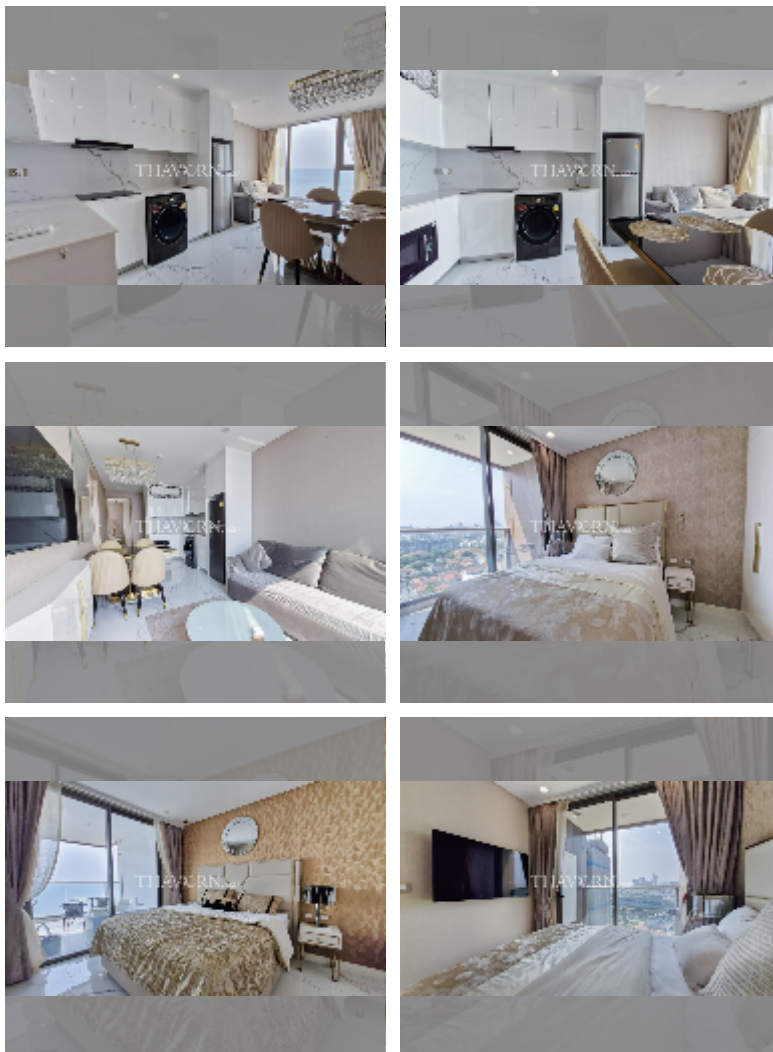

Condo for rent 2 bedroom 64 m² in Copacabana Beach Jomtien, Pattaya

฿ 58,000

UNIT PARAMETERS:

UID	FR-240857
type	2 bedroom
size	64m²
floor	15
view	city view
per month	75,000 THB
year contract	58,000 THB / month
security deposit	2 months
quality	excellent

equipment: furniture, household appliances, kitchen appliances, air conditioner, internet, television, washing-machine, refrigerator

PROJECT PARAMETERS:

district	Jomtien
buildings	1
floors	59
built in	2022
maintenance	฿ 38,400/year

FACILITIES:

General information: highrise, meters to beach: 50, minutes to beach: 1, shuttle bus, beach front, open parking, multy-level parking.

Swimming pool: swimming pool, rooftop pool, infinity view, jacuzzi, pool bar , sunbathing area.

Chill zone: chill zone, garden, rooftop chillout.

Health zone: gym, sauna, hamam.

Other: lobby, meeting room, games room, kids playgarden, CCTV, security.