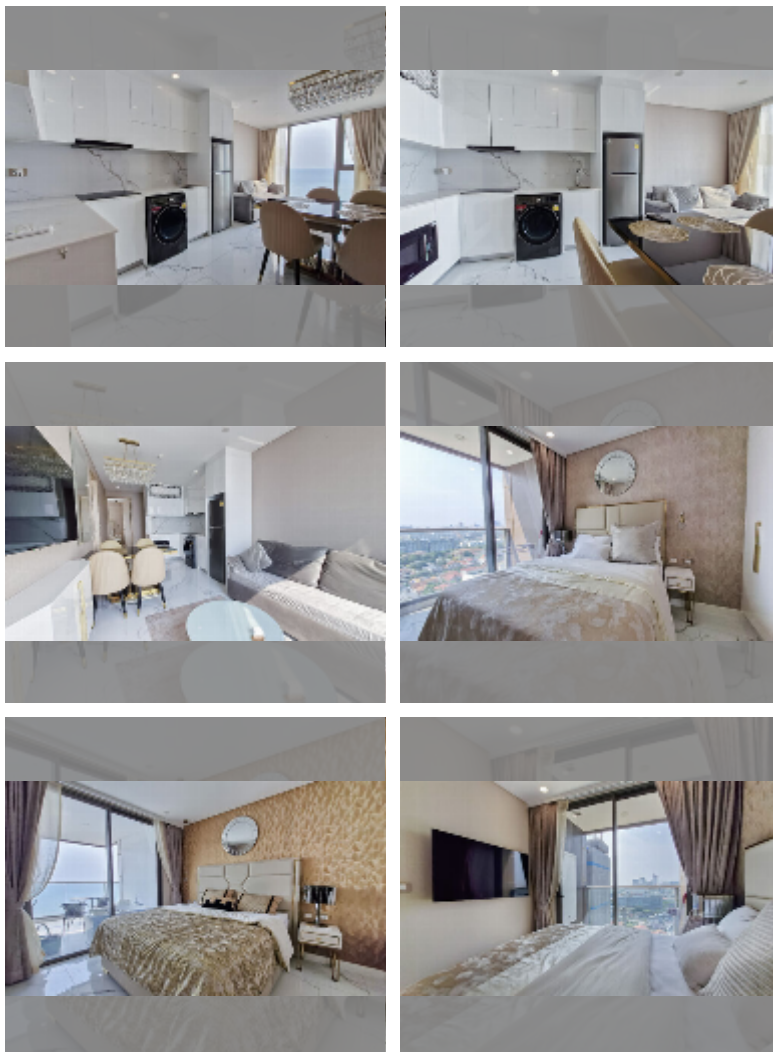

Condo for rent 2 bedroom 64 m² in Copacabana Beach Jomtien, Pattaya

฿ 58,000

UNIT PARAMETERS:

UID	FR-240857
type	2 bedroom
size	64m²
floor	15
view	city view
per month	75,000 THB
year contract	58,000 THB / month
security deposit	2 months
quality	excellent

equipment: furniture, household appliances, kitchen appliances, air conditioner, internet, television, washing-machine, refrigerator

PROJECT PARAMETERS:

district	Jomtien
buildings	1
floors	59
built in	2022
maintenance	฿ 38,400/year

FACILITIES:

General information: highrise, meters to beach: 50, minutes to beach: 1, shuttle bus, beach front, open parking, multy-level parking.

Swimming pool: swimming pool, rooftop pool, infinity view, jacuzzi, pool bar , sunbathing area.

Chill zone: chill zone, garden, rooftop chillout.

Health zone: gym, sauna, hamam.

Other: lobby, meeting room, games room, kids playgarden, CCTV, security.