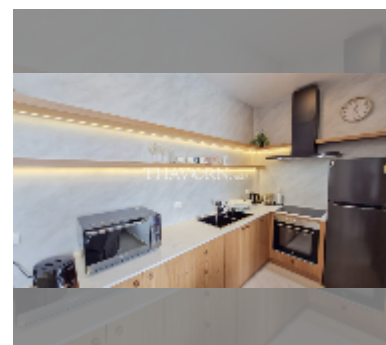

Condo for rent 1 bedroom 64 m² in Musselana, Pattaya

฿ 17,000

UNIT PARAMETERS:

UID	FR-240855
type	1 bedroom
size	64m²
floor	5
view	city view
per month	20,000 THB
year contract	17,000 THB / month
security deposit	1 month
quality	excellent
equipment: furniture, household appliances, kitchen appliances, air conditioner, internet, television, refrigerator	

PROJECT PARAMETERS:

district	Jomtien
buildings	1
floors	7
built in	2010

FACILITIES:

General information: boutique, underground parking.

Swimming pool: swimming pool.

Chill zone: chill zone.

Health zone: gym, sauna.

Other: CCTV, security, minimart.