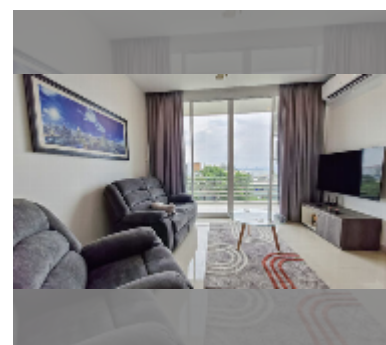

Condo for rent 1 bedroom 64 m² in Musselana, Pattaya

฿ 17,000

UNIT PARAMETERS:

UID	FR-240855
type	1 bedroom
size	64m²
floor	5
view	city view
per month	20,000 THB
year contract	17,000 THB / month
security deposit	1 month
quality	excellent
equipment: furniture, household appliances, kitchen appliances, air conditioner, internet, television, refrigerator	

PROJECT PARAMETERS:

district	Jomtien
buildings	1
floors	7
built in	2010

FACILITIES:

General information: boutique, underground parking.

Swimming pool: swimming pool.

Chill zone: chill zone.

Health zone: gym, sauna.

Other: CCTV, security, minimart.