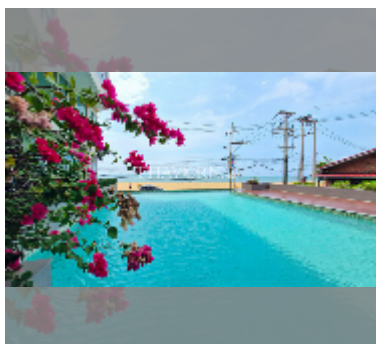

Condo for rent 1 bedroom 64 m² in Musselana, Pattaya

฿ 17,000

UNIT PARAMETERS:

UID	FR-240855
type	1 bedroom
size	64m²
floor	5
view	city view
per month	20,000 THB
year contract	17,000 THB / month
security deposit	1 month
quality	excellent
equipment: furniture, household appliances, kitchen appliances, air conditioner, internet, television, refrigerator	

PROJECT PARAMETERS:

district	Jomtien
buildings	1
floors	7
built in	2010

FACILITIES:

General information: boutique, underground parking.

Swimming pool: swimming pool.

Chill zone: chill zone.

Health zone: gym, sauna.

Other: CCTV, security, minimart.