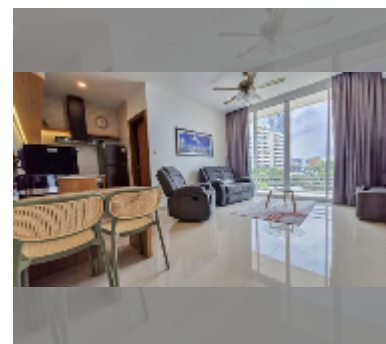

Condo for rent 1 bedroom 64 m² in Musselana, Pattaya

฿ 17,000

UNIT PARAMETERS:

UID	FR-240855
type	1 bedroom
size	64m²
floor	5
view	city view
per month	20,000 THB
year contract	17,000 THB / month
security deposit	1 month
quality	excellent
equipment: furniture, household appliances, kitchen appliances, air conditioner, internet, television, refrigerator	

PROJECT PARAMETERS:

district	Jomtien
buildings	1
floors	7
built in	2010

FACILITIES:

General information: boutique, underground parking.

Swimming pool: swimming pool.

Chill zone: chill zone.

Health zone: gym, sauna.

Other: CCTV, security, minimart.