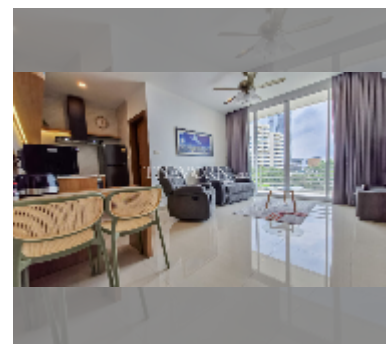

Condo for rent 1 bedroom 64 m² in Musselana, Pattaya

฿ 17,000

UNIT PARAMETERS:

UID	FR-240855
type	1 bedroom
size	64m²
floor	5
view	city view
per month	20,000 THB
year contract	17,000 THB / month
security deposit	1 month
quality	excellent
equipment: furniture, household appliances, kitchen appliances, air conditioner, internet, television, refrigerator	

PROJECT PARAMETERS:

district	Jomtien
buildings	1
floors	7
built in	2010

FACILITIES:

General information: boutique, underground parking.

Swimming pool: swimming pool.

Chill zone: chill zone.

Health zone: gym, sauna.

Other: CCTV, security, minimart.