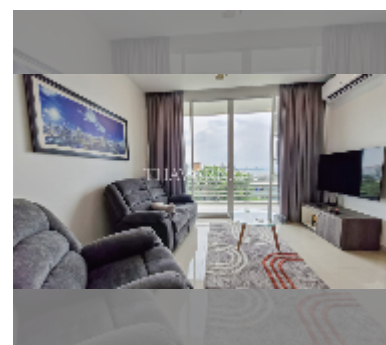

Condo for rent 1 bedroom 64 m² in Musselana, Pattaya

฿ 17,000

UNIT PARAMETERS:

UID	FR-240855
type	1 bedroom
size	64m²
floor	5
view	city view
per month	20,000 THB
year contract	17,000 THB / month
security deposit	1 month
quality	excellent
equipment: furniture, household appliances, kitchen appliances, air conditioner, internet, television, refrigerator	

PROJECT PARAMETERS:

district	Jomtien
buildings	1
floors	7
built in	2010

FACILITIES:

General information: boutique, underground parking.

Swimming pool: swimming pool.

Chill zone: chill zone.

Health zone: gym, sauna.

Other: CCTV, security, minimart.