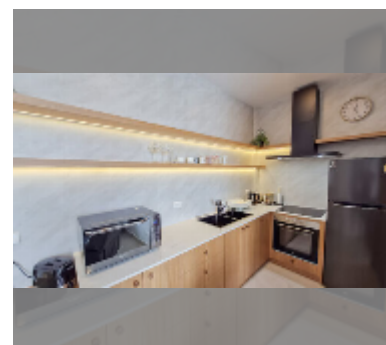

### UNIT PARAMETERS:

UID	FR-240855
type	1 bedroom
size	64m <sup>2</sup>
floor	5
view	city view
per month	20,000 THB
year contract	17,000 THB / month
security deposit	1 month
quality	excellent
equipment: furniture, household appliances, kitchen appliances, air conditioner, internet, television, refrigerator	

### FACILITIES:

General information: boutique, underground parking.

Swimming pool: swimming pool.

Chill zone: chill zone.

Health zone: gym, sauna.

Other: CCTV, security, minimart.

details