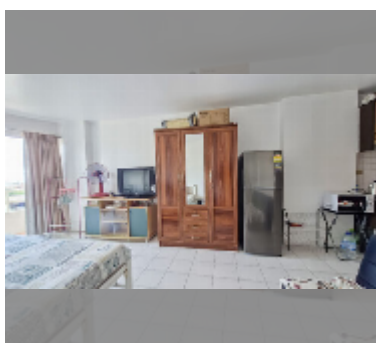

Condo for rent studio 37 m² in View Talay 1, Pattaya

฿ 9,000

UNIT PARAMETERS:

UID	FR-240845
type	studio
size	37m²
floor	6
view	city view
year contract	9,000 THB / month
security deposit	2 months
quality	good
equipment: furniture, household appliances, kitchen appliances, air conditioner, television, refrigerator	

PROJECT PARAMETERS:

district	Thappraya
buildings	2
floors	15
built in	1997
maintenance	฿ 8,880/year

FACILITIES:

General information: highrise, meters to beach: 600, minutes to beach: 10, open parking.

Swimming pool: swimming pool, kids pool.

Chill zone: garden.

Health zone: massage.

Other: lobby, CCTV, security, minimart, laundry, room service.