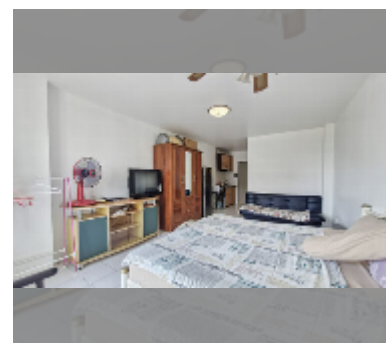

Condo for rent studio 37 m² in View Talay 1, Pattaya

฿ 9,000

UNIT PARAMETERS:

UID	FR-240845
type	studio
size	37m²
floor	6
view	city view
year contract	9,000 THB / month
security deposit	2 months
quality	good
equipment: furniture, household appliances, kitchen appliances, air conditioner, television, refrigerator	

PROJECT PARAMETERS:

district	Thappraya
buildings	2
floors	15
built in	1997
maintenance	฿ 8,880/year

FACILITIES:

General information: highrise, meters to beach: 600, minutes to beach: 10, open parking.

Swimming pool: swimming pool, kids pool.

Chill zone: garden.

Health zone: massage.

Other: lobby, CCTV, security, minimart, laundry, room service.