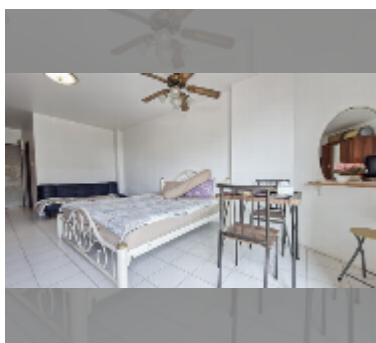

Condo for rent studio 37 m² in View Talay 1, Pattaya

฿ 9,000

UNIT PARAMETERS:

UID	FR-240845
type	studio
size	37m²
floor	6
view	city view
year contract	9,000 THB / month
security deposit	2 months
quality	good
equipment: furniture, household appliances, kitchen appliances, air conditioner, television, refrigerator	

PROJECT PARAMETERS:

district	Thappraya
buildings	2
floors	15
built in	1997
maintenance	฿ 8,880/year

FACILITIES:

General information: highrise, meters to beach: 600, minutes to beach: 10, open parking.

Swimming pool: swimming pool, kids pool.

Chill zone: garden.

Health zone: massage.

Other: lobby, CCTV, security, minimart, laundry, room service.