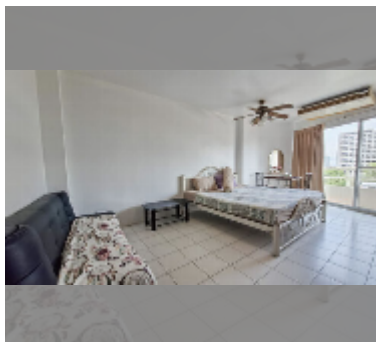

Condo for rent studio 37 m² in View Talay 1, Pattaya

฿ 9,000

UNIT PARAMETERS:

UID	FR-240845
type	studio
size	37m²
floor	6
view	city view
year contract	9,000 THB / month
security deposit	2 months
quality	good
equipment: furniture, household appliances, kitchen appliances, air conditioner, television, refrigerator	

PROJECT PARAMETERS:

district	Thappraya
buildings	2
floors	15
built in	1997
maintenance	฿ 8,880/year

FACILITIES:

General information: highrise, meters to beach: 600, minutes to beach: 10, open parking.

Swimming pool: swimming pool, kids pool.

Chill zone: garden.

Health zone: massage.

Other: lobby, CCTV, security, minimart, laundry, room service.