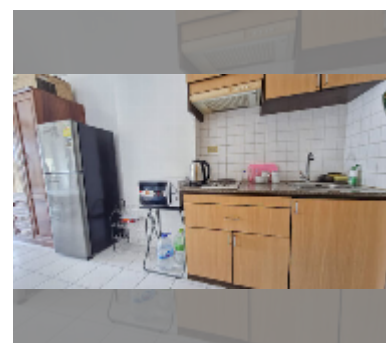

Condo for rent studio 37 m² in View Talay 1, Pattaya

฿ 9,000

UNIT PARAMETERS:

UID	FR-240845
type	studio
size	37m²
floor	6
view	city view
year contract	9,000 THB / month
security deposit	2 months
quality	good
equipment: furniture, household appliances, kitchen appliances, air conditioner, television, refrigerator	

PROJECT PARAMETERS:

district	Thappraya
buildings	2
floors	15
built in	1997
maintenance	฿ 8,880/year

FACILITIES:

General information: highrise, meters to beach: 600, minutes to beach: 10, open parking.

Swimming pool: swimming pool, kids pool.

Chill zone: garden.

Health zone: massage.

Other: lobby, CCTV, security, minimart, laundry, room service.