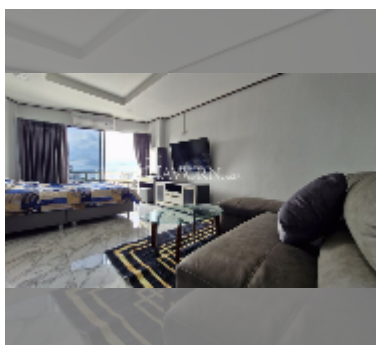

Condo for rent studio 33 m² in View Talay 1, Pattaya

฿ 12,000

UNIT PARAMETERS:

UID	FR-240841
type	studio
size	33m²
floor	15
view	sea view
year contract	12,000 THB / month
security deposit	2 months
quality	good
equipment: furniture, household appliances, kitchen appliances, air conditioner, television, washing-machine, refrigerator	

PROJECT PARAMETERS:

district	Thappraya
buildings	2
floors	15
built in	1997
maintenance	฿ 7,920/year

FACILITIES:

General information: highrise, meters to beach: 600, minutes to beach: 10, open parking.

Swimming pool: swimming pool, kids pool.

Chill zone: garden.

Health zone: massage.

Other: lobby, CCTV, security, minimart, laundry, room service.