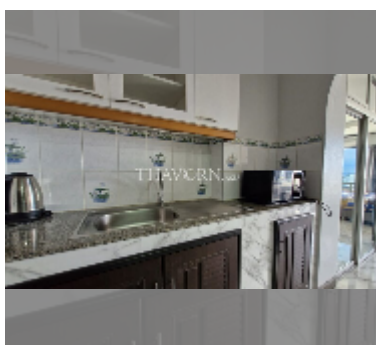

Condo for rent studio 33 m² in View Talay 1, Pattaya

฿ 12,000

UNIT PARAMETERS:

UID	FR-240841
type	studio
size	33m²
floor	15
view	sea view
year contract	12,000 THB / month
security deposit	2 months
quality	good
equipment: furniture, household appliances, kitchen appliances, air conditioner, television, washing-machine, refrigerator	

PROJECT PARAMETERS:

district	Thappraya
buildings	2
floors	15
built in	1997
maintenance	฿ 7,920/year

FACILITIES:

General information: highrise, meters to beach: 600, minutes to beach: 10, open parking.

Swimming pool: swimming pool, kids pool.

Chill zone: garden.

Health zone: massage.

Other: lobby, CCTV, security, minimart, laundry, room service.