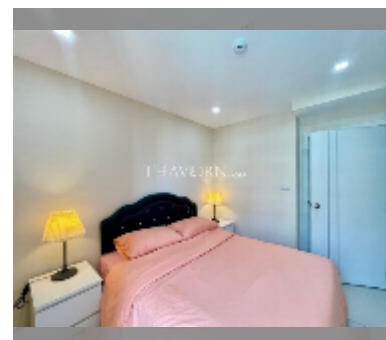

Condo for rent 2 bedroom 55 m² in Siam Oriental Plaza, Pattaya

฿ 23,000

UNIT PARAMETERS:

UID	FR-240831
type	2 bedroom
size	55m²
floor	6
view	city view
year contract	23,000 THB / month
security deposit	2 months
quality	good
equipment: furniture, household appliances, kitchen appliances, air conditioner, internet, television, washing-machine, refrigerator	

PROJECT PARAMETERS:

district	Pratumnak
buildings	1
floors	8
built in	2016
maintenance	฿ 27,720/year

FACILITIES:

- General information: lowrise, meters to beach: 400, minutes to beach: 7, pets are allowed, underground parking.
- Swimming pool: rooftop pool.
- Chill zone: rooftop chillout.
- Health zone: gym, sauna.
- Other: CCTV, security.