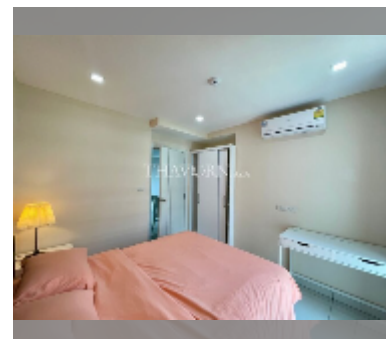

Condo for rent 2 bedroom 55 m² in Siam Oriental Plaza, Pattaya

฿ 23,000

UNIT PARAMETERS:

UID	FR-240831
type	2 bedroom
size	55m²
floor	6
view	city view
year contract	23,000 THB / month
security deposit	2 months
quality	good
equipment: furniture, household appliances, kitchen appliances, air conditioner, internet, television, washing-machine, refrigerator	

PROJECT PARAMETERS:

district	Pratumnak
buildings	1
floors	8
built in	2016
maintenance	฿ 27,720/year

FACILITIES:

General information: lowrise, meters to beach: 400, minutes to beach: 7, pets are allowed, underground parking.

Swimming pool: rooftop pool.

Chill zone: rooftop chillout.

Health zone: gym, sauna.

Other: CCTV, security.