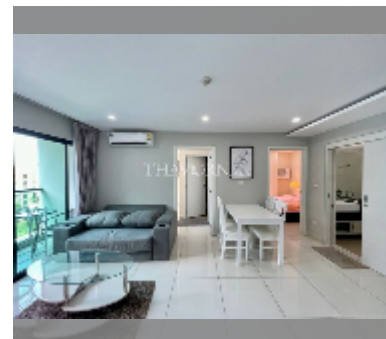

Condo for rent 2 bedroom 55 m² in Siam Oriental Plaza, Pattaya

฿ 23,000

UNIT PARAMETERS:

UID	FR-240831
type	2 bedroom
size	55m²
floor	6
view	city view
year contract	23,000 THB / month
security deposit	2 months
quality	good
equipment: furniture, household appliances, kitchen appliances, air conditioner, internet, television, washing-machine, refrigerator	

PROJECT PARAMETERS:

district	Pratumnak
buildings	1
floors	8
built in	2016
maintenance	฿ 27,720/year

FACILITIES:

General information: lowrise, meters to beach: 400, minutes to beach: 7, pets are allowed, underground parking.

Swimming pool: rooftop pool.

Chill zone: rooftop chillout.

Health zone: gym, sauna.

Other: CCTV, security.