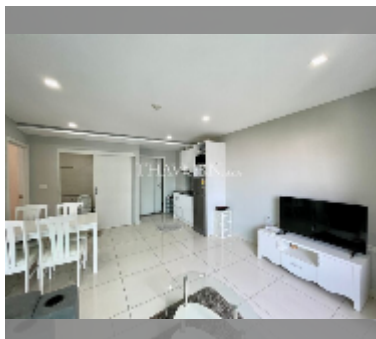

Condo for rent 2 bedroom 55 m² in Siam Oriental Plaza, Pattaya

฿ 23,000

UNIT PARAMETERS:

UID	FR-240831
type	2 bedroom
size	55m²
floor	6
view	city view
year contract	23,000 THB / month
security deposit	2 months
quality	good
equipment: furniture, household appliances, kitchen appliances, air conditioner, internet, television, washing-machine, refrigerator	

PROJECT PARAMETERS:

district	Pratumnak
buildings	1
floors	8
built in	2016
maintenance	฿ 27,720/year

FACILITIES:

General information: lowrise, meters to beach: 400, minutes to beach: 7, pets are allowed, underground parking.

Swimming pool: rooftop pool.

Chill zone: rooftop chillout.

Health zone: gym, sauna.

Other: CCTV, security.