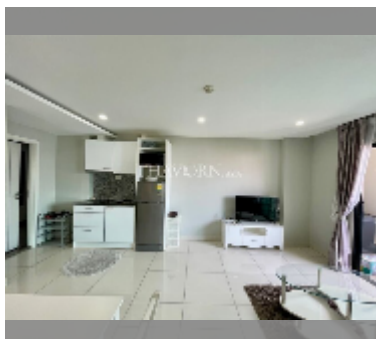

Condo for rent 2 bedroom 55 m² in Siam Oriental Plaza, Pattaya

฿ 23,000

UNIT PARAMETERS:

UID	FR-240831
type	2 bedroom
size	55m²
floor	6
view	city view
year contract	23,000 THB / month
security deposit	2 months
quality	good
equipment: furniture, household appliances, kitchen appliances, air conditioner, internet, television, washing-machine, refrigerator	

PROJECT PARAMETERS:

district	Pratumnak
buildings	1
floors	8
built in	2016
maintenance	฿ 27,720/year

FACILITIES:

General information: lowrise, meters to beach: 400, minutes to beach: 7, pets are allowed, underground parking.

Swimming pool: rooftop pool.

Chill zone: rooftop chillout.

Health zone: gym, sauna.

Other: CCTV, security.