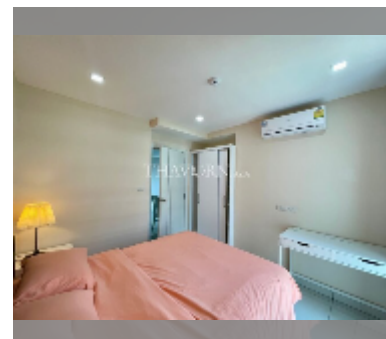

Condo for rent 2 bedroom 55 m² in Siam Oriental Plaza, Pattaya

฿ 23,000

UNIT PARAMETERS:

UID	FR-240831
type	2 bedroom
size	55m ²
floor	6
view	city view
year contract	23,000 THB / month
security deposit	2 months
quality	good
equipment: furniture, household appliances, kitchen appliances, air conditioner, internet, television, washing-machine, refrigerator	

PROJECT PARAMETERS:

district	Pratumnak
buildings	1
floors	8
built in	2016
maintenance	฿ 27,720/year

FACILITIES:

- General information: lowrise, meters to beach: 400, minutes to beach: 7, pets are allowed, underground parking.
- Swimming pool: rooftop pool.
- Chill zone: rooftop chillout.
- Health zone: gym, sauna.
- Other: CCTV, security.