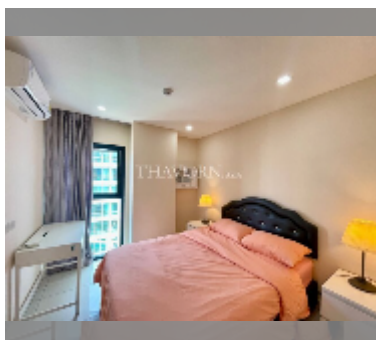

Condo for rent 2 bedroom 55 m² in Siam Oriental Plaza, Pattaya

฿ 23,000

UNIT PARAMETERS:

UID	FR-240831
type	2 bedroom
size	55m ²
floor	6
view	city view
year contract	23,000 THB / month
security deposit	2 months
quality	good
equipment: furniture, household appliances, kitchen appliances, air conditioner, internet, television, washing-machine, refrigerator	

PROJECT PARAMETERS:

district	Pratumnak
buildings	1
floors	8
built in	2016
maintenance	฿ 27,720/year

FACILITIES:

- General information: lowrise, meters to beach: 400, minutes to beach: 7, pets are allowed, underground parking.
- Swimming pool: rooftop pool.
- Chill zone: rooftop chillout.
- Health zone: gym, sauna.
- Other: CCTV, security.