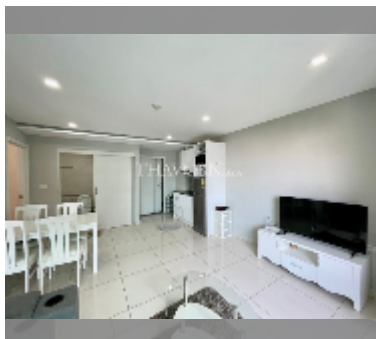

Condo for rent 2 bedroom 55 m² in Siam Oriental Plaza, Pattaya

฿ 23,000

UNIT PARAMETERS:

UID	FR-240831
type	2 bedroom
size	55m ²
floor	6
view	city view
year contract	23,000 THB / month
security deposit	2 months
quality	good
equipment: furniture, household appliances, kitchen appliances, air conditioner, internet, television, washing-machine, refrigerator	

PROJECT PARAMETERS:

district	Pratumnak
buildings	1
floors	8
built in	2016
maintenance	฿ 27,720/year

FACILITIES:

- General information: lowrise, meters to beach: 400, minutes to beach: 7, pets are allowed, underground parking.
- Swimming pool: rooftop pool.
- Chill zone: rooftop chillout.
- Health zone: gym, sauna.
- Other: CCTV, security.