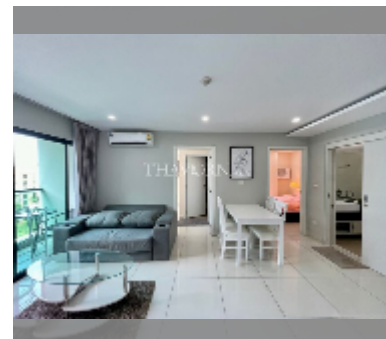

Condo for rent 2 bedroom 55 m² in Siam Oriental Plaza, Pattaya

฿ 23,000

UNIT PARAMETERS:

UID	FR-240831
type	2 bedroom
size	55m ²
floor	6
view	city view
year contract	23,000 THB / month
security deposit	2 months
quality	good
equipment: furniture, household appliances, kitchen appliances, air conditioner, internet, television, washing-machine, refrigerator	

PROJECT PARAMETERS:

district	Pratumnak
buildings	1
floors	8
built in	2016
maintenance	฿ 27,720/year

FACILITIES:

- General information: lowrise, meters to beach: 400, minutes to beach: 7, pets are allowed, underground parking.
- Swimming pool: rooftop pool.
- Chill zone: rooftop chillout.
- Health zone: gym, sauna.
- Other: CCTV, security.