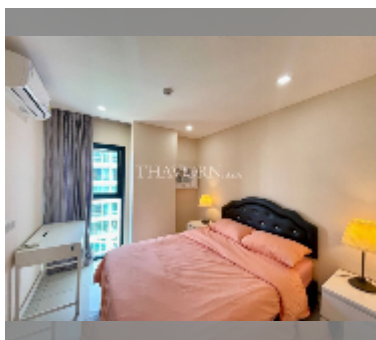

Condo for rent 2 bedroom 55 m² in Siam Oriental Plaza, Pattaya

฿ 23,000

UNIT PARAMETERS:

UID	FR-240831
type	2 bedroom
size	55m²
floor	6
view	city view
year contract	23,000 THB / month
security deposit	2 months
quality	good
equipment: furniture, household appliances, kitchen appliances, air conditioner, internet, television, washing-machine, refrigerator	

PROJECT PARAMETERS:

district	Pratumnak
buildings	1
floors	8
built in	2016
maintenance	฿ 27,720/year

FACILITIES:

General information: lowrise, meters to beach: 400, minutes to beach: 7, pets are allowed, underground parking.

Swimming pool: rooftop pool.

Chill zone: rooftop chillout.

Health zone: gym, sauna.

Other: CCTV, security.