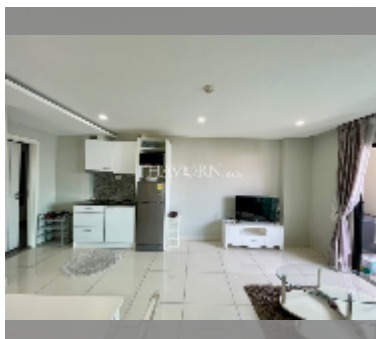

Condo for rent 2 bedroom 55 m² in Siam Oriental Plaza, Pattaya

฿ 23,000

UNIT PARAMETERS:

UID	FR-240831
type	2 bedroom
size	55m ²
floor	6
view	city view
year contract	23,000 THB / month
security deposit	2 months
quality	good
equipment: furniture, household appliances, kitchen appliances, air conditioner, internet, television, washing-machine, refrigerator	

PROJECT PARAMETERS:

district	Pratumnak
buildings	1
floors	8
built in	2016
maintenance	฿ 27,720/year

FACILITIES:

- General information: lowrise, meters to beach: 400, minutes to beach: 7, pets are allowed, underground parking.
- Swimming pool: rooftop pool.
- Chill zone: rooftop chillout.
- Health zone: gym, sauna.
- Other: CCTV, security.