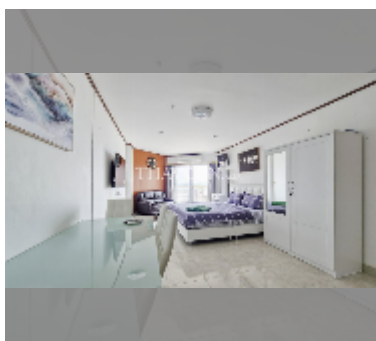

Condo for rent studio 33 m² in Jomtien beach condominium, Pattaya

฿ 11,000

UNIT PARAMETERS:

UID	FR-240826
type	studio
size	33m ²
floor	18
view	sea view
year contract	11,000 THB / month
security deposit	2 months
quality	good
equipment: furniture, household appliances, kitchen appliances, air conditioner, television, refrigerator	

PROJECT PARAMETERS:

district	Jomtien
buildings	5
floors	18
built in	1993

FACILITIES:

- General information: highrise, open parking.
- Swimming pool: swimming pool.
- Chill zone: chill zone.
- Health zone: gym.
- Other: CCTV, security, minimart.