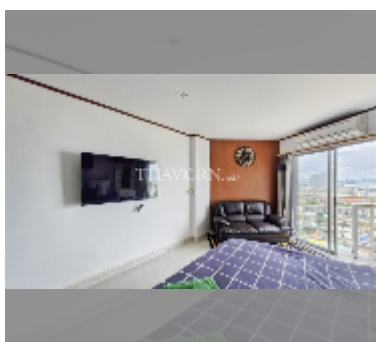

Condo for rent studio 33 m² in Jomtien beach condominium, Pattaya

฿ 11,000

UNIT PARAMETERS:

UID	FR-240826
type	studio
size	33m ²
floor	18
view	sea view
year contract	11,000 THB / month
security deposit	2 months
quality	good
equipment: furniture, household appliances, kitchen appliances, air conditioner, television, refrigerator	

PROJECT PARAMETERS:

district	Jomtien
buildings	5
floors	18
built in	1993

FACILITIES:

- General information: highrise, open parking.
- Swimming pool: swimming pool.
- Chill zone: chill zone.
- Health zone: gym.
- Other: CCTV, security, minimart.