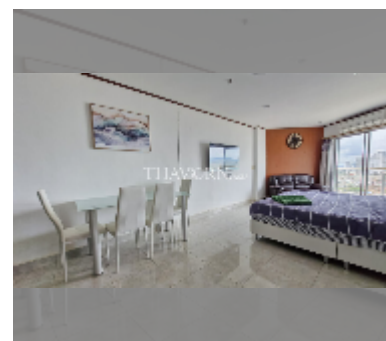

Condo for rent studio 33 m² in Jomtien beach condominium, Pattaya

฿ 11,000

UNIT PARAMETERS:

UID	FR-240826
type	studio
size	33m²
floor	18
view	sea view
year contract	11,000 THB / month
security deposit	2 months
quality	good
equipment: furniture, household appliances, kitchen appliances, air conditioner, television, refrigerator	

PROJECT PARAMETERS:

district	Jomtien
buildings	5
floors	18
built in	1993

FACILITIES:

- General information: highrise, open parking.
- Swimming pool: swimming pool.
- Chill zone: chill zone.
- Health zone: gym.
- Other: CCTV, security, minimart.