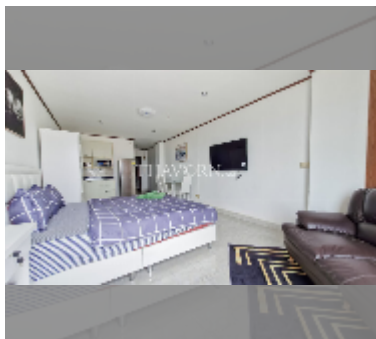

Condo for rent studio 33 m² in Jomtien beach condominium, Pattaya

฿ 11,000

UNIT PARAMETERS:

UID	FR-240826
type	studio
size	33m ²
floor	18
view	sea view
year contract	11,000 THB / month
security deposit	2 months
quality	good
equipment: furniture, household appliances, kitchen appliances, air conditioner, television, refrigerator	

PROJECT PARAMETERS:

district	Jomtien
buildings	5
floors	18
built in	1993

FACILITIES:

- General information: highrise, open parking.
- Swimming pool: swimming pool.
- Chill zone: chill zone.
- Health zone: gym.
- Other: CCTV, security, minimart.