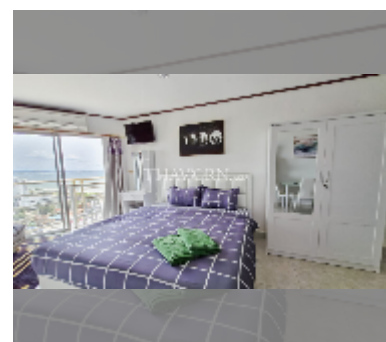

Condo for rent studio 33 m² in Jomtien beach condominium, Pattaya

฿ 11,000

UNIT PARAMETERS:

UID	FR-240826
type	studio
size	33m²
floor	18
view	sea view
year contract	11,000 THB / month
security deposit	2 months
quality	good
equipment: furniture, household appliances, kitchen appliances, air conditioner, television, refrigerator	

PROJECT PARAMETERS:

district	Jomtien
buildings	5
floors	18
built in	1993

FACILITIES:

- General information: highrise, open parking.
- Swimming pool: swimming pool.
- Chill zone: chill zone.
- Health zone: gym.
- Other: CCTV, security, minimart.