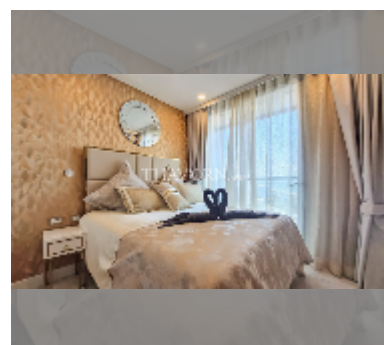

Condo for rent 1 bedroom 29 m² in Copacabana Beach Jomtien, Pattaya

฿ 20,000

UNIT PARAMETERS:

UID	FR-240821
type	1 bedroom
size	29m²
floor	21
view	sea view
per month	25,000 THB
year contract	20,000 THB / month
security deposit	1 month
quality	excellent
equipment: furniture, kitchen appliances, air conditioner, internet, television, washing-machine, refrigerator	

PROJECT PARAMETERS:

district	Jomtien
buildings	1
floors	59
built in	2022
maintenance	฿ 17,400/year

FACILITIES:

General information: highrise, meters to beach: 50, minutes to beach: 1, shuttle bus, beach front, open parking, multy-level parking.

Swimming pool: swimming pool, rooftop pool, infinity view, jacuzzi, pool bar , sunbathing area.

Chill zone: chill zone, garden, rooftop chillout.

Health zone: gym, sauna, hamam.

Other: lobby, meeting room, games room, kids playgarden, CCTV, security.