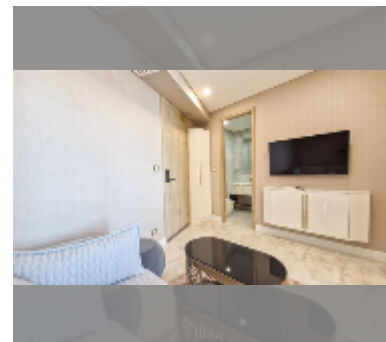

Condo for rent 1 bedroom 29 m² in Copacabana Beach Jomtien, Pattaya

฿ 20,000

UNIT PARAMETERS:

UID	FR-240821
type	1 bedroom
size	29m²
floor	21
view	sea view
per month	25,000 THB
year contract	20,000 THB / month
security deposit	1 month
quality	excellent
equipment: furniture, kitchen appliances, air conditioner, internet, television, washing-machine, refrigerator	

PROJECT PARAMETERS:

district	Jomtien
buildings	1
floors	59
built in	2022
maintenance	฿ 17,400/year

FACILITIES:

General information: highrise, meters to beach: 50, minutes to beach: 1, shuttle bus, beach front, open parking, multy-level parking.

Swimming pool: swimming pool, rooftop pool, infinity view, jacuzzi, pool bar , sunbathing area.

Chill zone: chill zone, garden, rooftop chillout.

Health zone: gym, sauna, hamam.

Other: lobby, meeting room, games room, kids playgarden, CCTV, security.