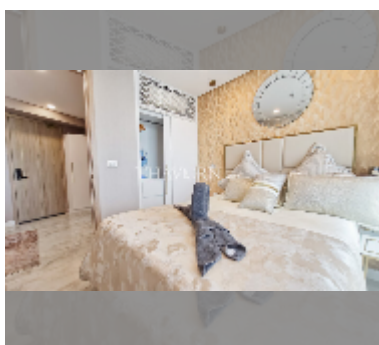

Condo for rent 1 bedroom 29 m² in Copacabana Beach Jomtien, Pattaya

฿ 20,000

UNIT PARAMETERS:

UID	FR-240821
type	1 bedroom
size	29m²
floor	21
view	sea view
per month	25,000 THB
year contract	20,000 THB / month
security deposit	1 month
quality	excellent
equipment: furniture, kitchen appliances, air conditioner, internet, television, washing-machine, refrigerator	

PROJECT PARAMETERS:

district	Jomtien
buildings	1
floors	59
built in	2022
maintenance	฿ 17,400/year

FACILITIES:

General information: highrise, meters to beach: 50, minutes to beach: 1, shuttle bus, beach front, open parking, multy-level parking.

Swimming pool: swimming pool, rooftop pool, infinity view, jacuzzi, pool bar , sunbathing area.

Chill zone: chill zone, garden, rooftop chillout.

Health zone: gym, sauna, hamam.

Other: lobby, meeting room, games room, kids playgarden, CCTV, security.