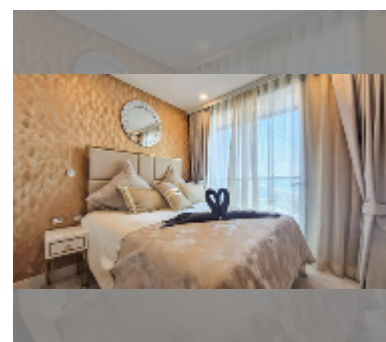

Condo for rent 1 bedroom 29 m² in Copacabana Beach Jomtien, Pattaya

฿ 20,000

UNIT PARAMETERS:

UID	FR-240821
type	1 bedroom
size	29m²
floor	21
view	sea view
per month	25,000 THB
year contract	20,000 THB / month
security deposit	1 month
quality	excellent
equipment: furniture, kitchen appliances, air conditioner, internet, television, washing-machine, refrigerator	

PROJECT PARAMETERS:

district	Jomtien
buildings	1
floors	59
built in	2022
maintenance	฿ 17,400/year

FACILITIES:

General information: highrise, meters to beach: 50, minutes to beach: 1, shuttle bus, beach front, open parking, multy-level parking.

Swimming pool: swimming pool, rooftop pool, infinity view, jacuzzi, pool bar , sunbathing area.

Chill zone: chill zone, garden, rooftop chillout.

Health zone: gym, sauna, hamam.

Other: lobby, meeting room, games room, kids playgarden, CCTV, security.