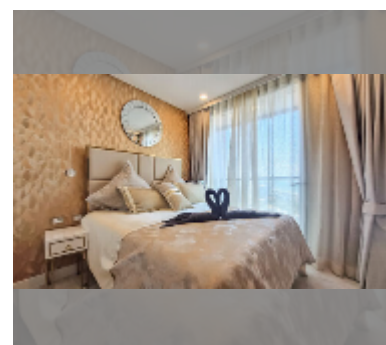

Condo for rent 1 bedroom 29 m² in Copacabana Beach Jomtien, Pattaya

฿ 20,000

UNIT PARAMETERS:

UID	FR-240821
type	1 bedroom
size	29m²
floor	21
view	sea view
per month	25,000 THB
year contract	20,000 THB / month
security deposit	1 month
quality	excellent
equipment: furniture, kitchen appliances, air conditioner, internet, television, washing-machine, refrigerator	

PROJECT PARAMETERS:

district	Jomtien
buildings	1
floors	59
built in	2022
maintenance	฿ 17,400/year

FACILITIES:

General information: highrise, meters to beach: 50, minutes to beach: 1, shuttle bus, beach front, open parking, multy-level parking.

Swimming pool: swimming pool, rooftop pool, infinity view, jacuzzi, pool bar , sunbathing area.

Chill zone: chill zone, garden, rooftop chillout.

Health zone: gym, sauna, hamam.

Other: lobby, meeting room, games room, kids playgarden, CCTV, security.