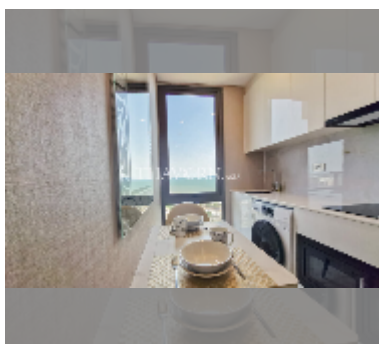

Condo for rent 1 bedroom 29 m² in Copacabana Beach Jomtien, Pattaya

฿ 20,000

UNIT PARAMETERS:

UID	FR-240821
type	1 bedroom
size	29m²
floor	21
view	sea view
per month	25,000 THB
year contract	20,000 THB / month
security deposit	1 month
quality	excellent
equipment: furniture, kitchen appliances, air conditioner, internet, television, washing-machine, refrigerator	

PROJECT PARAMETERS:

district	Jomtien
buildings	1
floors	59
built in	2022
maintenance	฿ 17,400/year

FACILITIES:

General information: highrise, meters to beach: 50, minutes to beach: 1, shuttle bus, beach front, open parking, multy-level parking.

Swimming pool: swimming pool, rooftop pool, infinity view, jacuzzi, pool bar , sunbathing area.

Chill zone: chill zone, garden, rooftop chillout.

Health zone: gym, sauna, hamam.

Other: lobby, meeting room, games room, kids playgarden, CCTV, security.