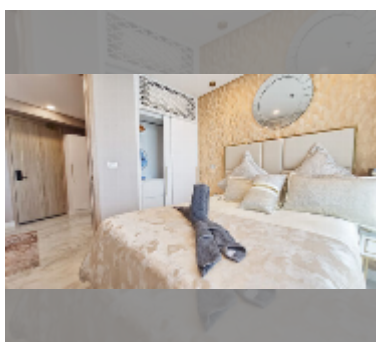

Condo for rent 1 bedroom 29 m² in Copacabana Beach Jomtien, Pattaya

฿ 20,000

UNIT PARAMETERS:

UID	FR-240821
type	1 bedroom
size	29m²
floor	21
view	sea view
per month	25,000 THB
year contract	20,000 THB / month
security deposit	1 month
quality	excellent
equipment: furniture, kitchen appliances, air conditioner, internet, television, washing-machine, refrigerator	

PROJECT PARAMETERS:

district	Jomtien
buildings	1
floors	59
built in	2022
maintenance	฿ 17,400/year

FACILITIES:

General information: highrise, meters to beach: 50, minutes to beach: 1, shuttle bus, beach front, open parking, multy-level parking.

Swimming pool: swimming pool, rooftop pool, infinity view, jacuzzi, pool bar , sunbathing area.

Chill zone: chill zone, garden, rooftop chillout.

Health zone: gym, sauna, hamam.

Other: lobby, meeting room, games room, kids playgarden, CCTV, security.