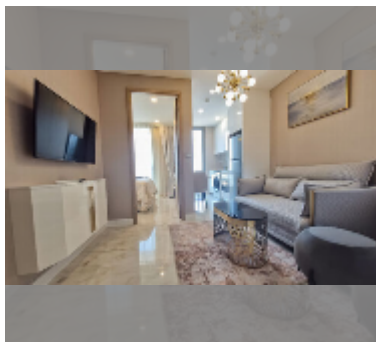

Condo for rent 1 bedroom 29 m² in Copacabana Beach Jomtien, Pattaya

฿ 20,000

UNIT PARAMETERS:

UID	FR-240821
type	1 bedroom
size	29m²
floor	21
view	sea view
per month	25,000 THB
year contract	20,000 THB / month
security deposit	1 month
quality	excellent
equipment: furniture, kitchen appliances, air conditioner, internet, television, washing-machine, refrigerator	

PROJECT PARAMETERS:

district	Jomtien
buildings	1
floors	59
built in	2022
maintenance	฿ 17,400/year

FACILITIES:

General information: highrise, meters to beach: 50, minutes to beach: 1, shuttle bus, beach front, open parking, multy-level parking.

Swimming pool: swimming pool, rooftop pool, infinity view, jacuzzi, pool bar , sunbathing area.

Chill zone: chill zone, garden, rooftop chillout.

Health zone: gym, sauna, hamam.

Other: lobby, meeting room, games room, kids playgarden, CCTV, security.