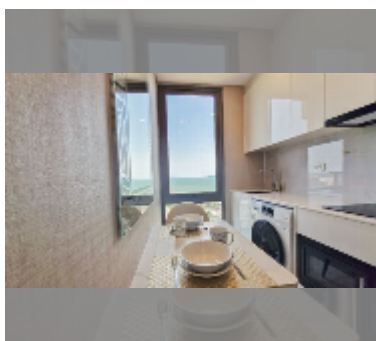

Condo for rent 1 bedroom 29 m² in Copacabana Beach Jomtien, Pattaya

฿ 20,000

UNIT PARAMETERS:

UID	FR-240821
type	1 bedroom
size	29m²
floor	21
view	sea view
per month	25,000 THB
year contract	20,000 THB / month
security deposit	1 month
quality	excellent
equipment: furniture, kitchen appliances, air conditioner, internet, television, washing-machine, refrigerator	

PROJECT PARAMETERS:

district	Jomtien
buildings	1
floors	59
built in	2022
maintenance	฿ 17,400/year

FACILITIES:

General information: highrise, meters to beach: 50, minutes to beach: 1, shuttle bus, beach front, open parking, multy-level parking.

Swimming pool: swimming pool, rooftop pool, infinity view, jacuzzi, pool bar , sunbathing area.

Chill zone: chill zone, garden, rooftop chillout.

Health zone: gym, sauna, hamam.

Other: lobby, meeting room, games room, kids playgarden, CCTV, security.