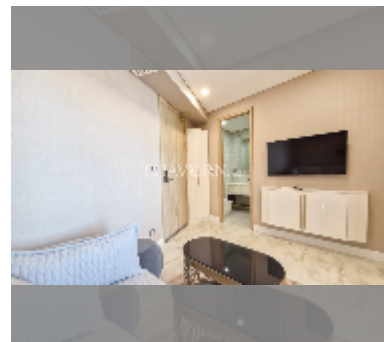

Condo for rent 1 bedroom 29 m² in Copacabana Beach Jomtien, Pattaya

฿ 20,000

UNIT PARAMETERS:

UID	FR-240821
type	1 bedroom
size	29m²
floor	21
view	sea view
per month	25,000 THB
year contract	20,000 THB / month
security deposit	1 month
quality	excellent
equipment: furniture, kitchen appliances, air conditioner, internet, television, washing-machine, refrigerator	

PROJECT PARAMETERS:

district	Jomtien
buildings	1
floors	59
built in	2022
maintenance	฿ 17,400/year

FACILITIES:

General information: highrise, meters to beach: 50, minutes to beach: 1, shuttle bus, beach front, open parking, multy-level parking.

Swimming pool: swimming pool, rooftop pool, infinity view, jacuzzi, pool bar , sunbathing area.

Chill zone: chill zone, garden, rooftop chillout.

Health zone: gym, sauna, hamam.

Other: lobby, meeting room, games room, kids playgarden, CCTV, security.