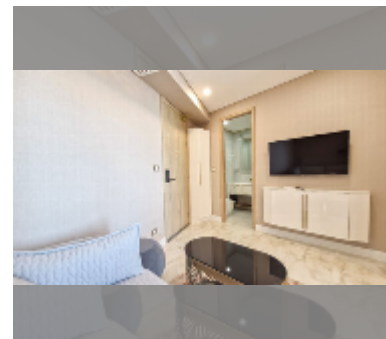

Condo for rent 1 bedroom 29 m² in Copacabana Beach Jomtien, Pattaya

฿ 20,000

UNIT PARAMETERS:

UID	FR-240821
type	1 bedroom
size	29m²
floor	21
view	sea view
per month	25,000 THB
year contract	20,000 THB / month
security deposit	1 month
quality	excellent
equipment: furniture, kitchen appliances, air conditioner, internet, television, washing-machine, refrigerator	

PROJECT PARAMETERS:

district	Jomtien
buildings	1
floors	59
built in	2022
maintenance	฿ 17,400/year

FACILITIES:

General information: highrise, meters to beach: 50, minutes to beach: 1, shuttle bus, beach front, open parking, multy-level parking.

Swimming pool: swimming pool, rooftop pool, infinity view, jacuzzi, pool bar , sunbathing area.

Chill zone: chill zone, garden, rooftop chillout.

Health zone: gym, sauna, hamam.

Other: lobby, meeting room, games room, kids playgarden, CCTV, security.