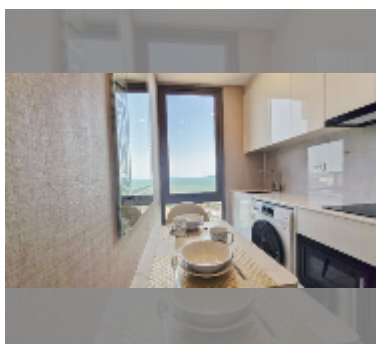

Condo for rent 1 bedroom 29 m² in Copacabana Beach Jomtien, Pattaya

฿ 20,000

UNIT PARAMETERS:

UID	FR-240821
type	1 bedroom
size	29m²
floor	21
view	sea view
per month	25,000 THB
year contract	20,000 THB / month
security deposit	1 month
quality	excellent
equipment: furniture, kitchen appliances, air conditioner, internet, television, washing-machine, refrigerator	

PROJECT PARAMETERS:

district	Jomtien
buildings	1
floors	59
built in	2022
maintenance	฿ 17,400/year

FACILITIES:

General information: highrise, meters to beach: 50, minutes to beach: 1, shuttle bus, beach front, open parking, multy-level parking.

Swimming pool: swimming pool, rooftop pool, infinity view, jacuzzi, pool bar , sunbathing area.

Chill zone: chill zone, garden, rooftop chillout.

Health zone: gym, sauna, hamam.

Other: lobby, meeting room, games room, kids playgarden, CCTV, security.