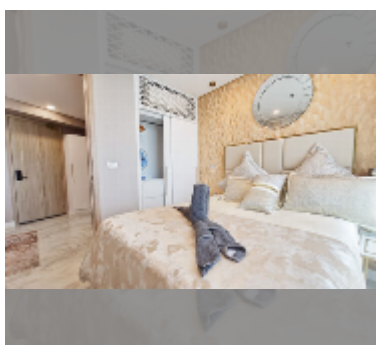

Condo for rent 1 bedroom 29 m² in Copacabana Beach Jomtien, Pattaya

฿ 20,000

UNIT PARAMETERS:

UID	FR-240821
type	1 bedroom
size	29m²
floor	21
view	sea view
per month	25,000 THB
year contract	20,000 THB / month
security deposit	1 month
quality	excellent
equipment: furniture, kitchen appliances, air conditioner, internet, television, washing-machine, refrigerator	

PROJECT PARAMETERS:

district	Jomtien
buildings	1
floors	59
built in	2022
maintenance	฿ 17,400/year

FACILITIES:

General information: highrise, meters to beach: 50, minutes to beach: 1, shuttle bus, beach front, open parking, multy-level parking.

Swimming pool: swimming pool, rooftop pool, infinity view, jacuzzi, pool bar , sunbathing area.

Chill zone: chill zone, garden, rooftop chillout.

Health zone: gym, sauna, hamam.

Other: lobby, meeting room, games room, kids playgarden, CCTV, security.