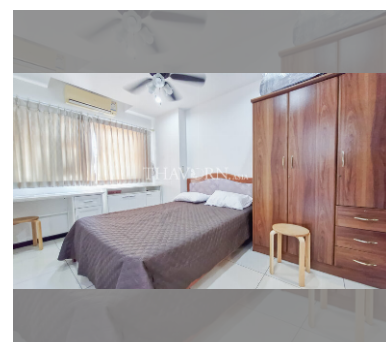

Condo for rent 1 bedroom 32 m² in Siam Oriental Garden, Pattaya

฿ 17,000

UNIT PARAMETERS:

UID	FR-240804
type	1 bedroom
size	32m ²
floor	3
view	city view
per month	17,000 THB
security deposit	2 months
quality	good
equipment: furniture, household appliances, kitchen appliances, air conditioner, internet, television, washing-machine, refrigerator	

PROJECT PARAMETERS:

district	Pratumnak
buildings	1
floors	8
built in	2012
maintenance	฿ 14,592/year

FACILITIES:

General information: lowrise, meters to beach: 400, minutes to beach: 5, pets are allowed, underground parking.
 Swimming pool: swimming pool.
 Chill zone: chill zone.
 Other: CCTV, security.