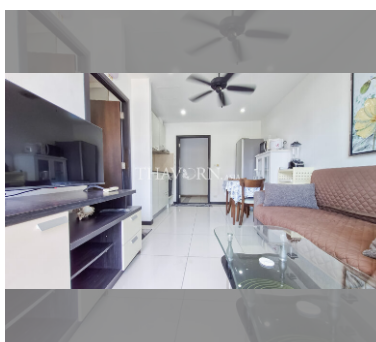

Condo for rent 1 bedroom 32 m² in Siam Oriental Garden, Pattaya

฿ 17,000

UNIT PARAMETERS:

UID	FR-240804
type	1 bedroom
size	32m ²
floor	3
view	city view
per month	17,000 THB
security deposit	2 months
quality	good
equipment: furniture, household appliances, kitchen appliances, air conditioner, internet, television, washing-machine, refrigerator	

PROJECT PARAMETERS:

district	Pratumnak
buildings	1
floors	8
built in	2012
maintenance	฿ 14,592/year

FACILITIES:

General information: lowrise, meters to beach: 400, minutes to beach: 5, pets are allowed, underground parking.
 Swimming pool: swimming pool.
 Chill zone: chill zone.
 Other: CCTV, security.