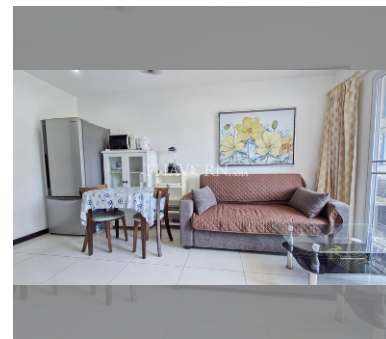

Condo for rent 1 bedroom 32 m² in Siam Oriental Garden, Pattaya

฿ 17,000

UNIT PARAMETERS:

UID	FR-240804
type	1 bedroom
size	32m ²
floor	3
view	city view
per month	17,000 THB
security deposit	2 months
quality	good
equipment: furniture, household appliances, kitchen appliances, air conditioner, internet, television, washing-machine, refrigerator	

PROJECT PARAMETERS:

district	Pratumnak
buildings	1
floors	8
built in	2012
maintenance	฿ 14,592/year

FACILITIES:

General information: lowrise, meters to beach: 400, minutes to beach: 5, pets are allowed, underground parking.
 Swimming pool: swimming pool.
 Chill zone: chill zone.
 Other: CCTV, security.