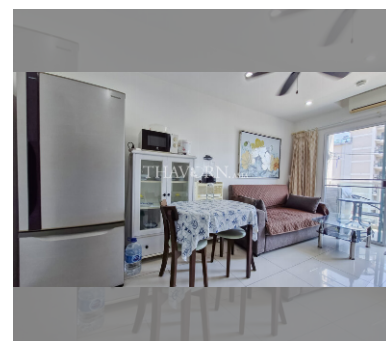

Condo for rent 1 bedroom 32 m² in Siam Oriental Garden, Pattaya

฿ 17,000

UNIT PARAMETERS:

UID	FR-240804
type	1 bedroom
size	32m²
floor	3
view	city view
per month	17,000 THB
security deposit	2 months
quality	good
equipment: furniture, household appliances, kitchen appliances, air conditioner, internet, television, washing-machine, refrigerator	

PROJECT PARAMETERS:

district	Pratumnak
buildings	1
floors	8
built in	2012
maintenance	฿ 14,592/year

FACILITIES:

General information: lowrise, meters to beach: 400, minutes to beach: 5, pets are allowed, underground parking.
Swimming pool: swimming pool.
Chill zone: chill zone.
Other: CCTV, security.