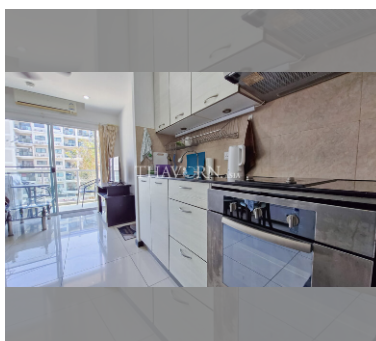

Condo for rent 1 bedroom 32 m² in Siam Oriental Garden, Pattaya

฿ 17,000

UNIT PARAMETERS:

UID	FR-240804
type	1 bedroom
size	32m²
floor	3
view	city view
per month	17,000 THB
security deposit	2 months
quality	good
equipment: furniture, household appliances, kitchen appliances, air conditioner, internet, television, washing-machine, refrigerator	

PROJECT PARAMETERS:

district	Pratumnak
buildings	1
floors	8
built in	2012
maintenance	฿ 14,592/year

FACILITIES:

General information: lowrise, meters to beach: 400, minutes to beach: 5, pets are allowed, underground parking.
Swimming pool: swimming pool.
Chill zone: chill zone.
Other: CCTV, security.