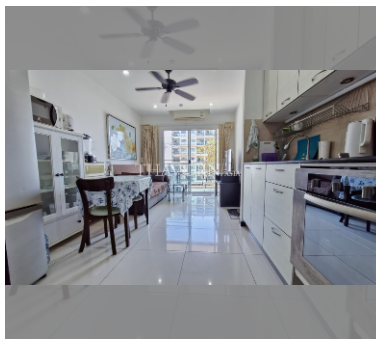

Condo for rent 1 bedroom 32 m² in Siam Oriental Garden, Pattaya

฿ 17,000

UNIT PARAMETERS:

UID	FR-240804
type	1 bedroom
size	32m²
floor	3
view	city view
per month	17,000 THB
security deposit	2 months
quality	good
equipment: furniture, household appliances, kitchen appliances, air conditioner, internet, television, washing-machine, refrigerator	

PROJECT PARAMETERS:

district	Pratumnak
buildings	1
floors	8
built in	2012
maintenance	฿ 14,592/year

FACILITIES:

General information: lowrise, meters to beach: 400, minutes to beach: 5, pets are allowed, underground parking.
Swimming pool: swimming pool.
Chill zone: chill zone.
Other: CCTV, security.