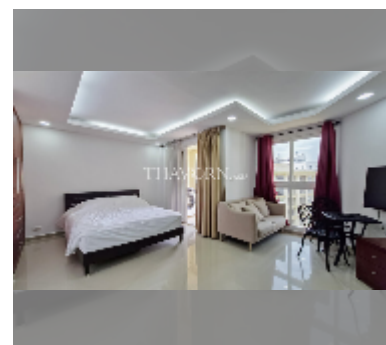

## Condo for rent studio 41 m<sup>2</sup> in City Garden Pattaya, Pattaya

**฿ 16,000**

### UNIT PARAMETERS:

UID	FR-240799
type	studio
size	41m <sup>2</sup>
floor	8
view	city view
per month	20,000 THB
year contract	16,000 THB / month
security deposit	2 months
quality	good
equipment: furniture, household appliances, kitchen appliances, air conditioner, television, washing-machine, refrigerator	