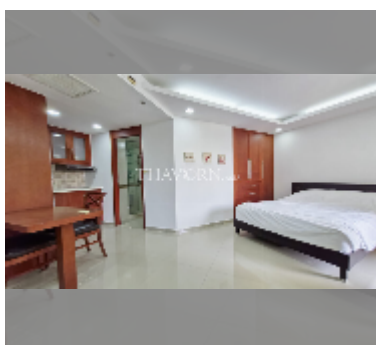

### UNIT PARAMETERS:

UID	FR-240799
type	studio
size	41m <sup>2</sup>
floor	8
view	city view
per month	20,000 THB
year contract	16,000 THB / month
security deposit	2 months
quality	good
equipment: furniture, household appliances, kitchen appliances, air conditioner, television, washing-machine, refrigerator	