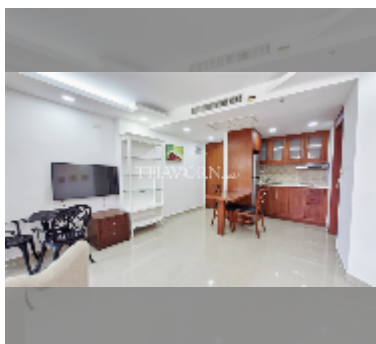

Condo for rent studio 41 m² in City Garden Pattaya, Pattaya

฿ 16,000

UNIT PARAMETERS:

UID	FR-240799
type	studio
size	41m ²
floor	8
view	city view
per month	20,000 THB
year contract	16,000 THB / month
security deposit	2 months
quality	good
equipment: furniture, household appliances, kitchen appliances, air conditioner, television, washing-machine, refrigerator	

PROJECT PARAMETERS:

district	Central Pattaya
buildings	5
floors	8
built in	2010

FACILITIES:

General information: resort, meters to beach: 1000, minutes to beach: 10, underground parking, open parking.
Swimming pool: swimming pool, kids pool, rooftop pool, jacuzzi.
Chill zone: chill zone, garden.
Health zone: gym, sauna, hamam.
Other: lobby, CCTV, security, minimart, laundry.