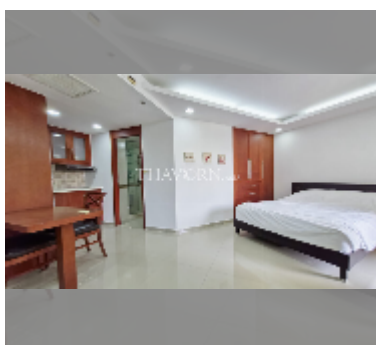

Condo for rent studio 41 m² in City Garden Pattaya, Pattaya

฿ 16,000

UNIT PARAMETERS:

UID	FR-240799
type	studio
size	41m ²
floor	8
view	city view
per month	20,000 THB
year contract	16,000 THB / month
security deposit	2 months
quality	good
equipment: furniture, household appliances, kitchen appliances, air conditioner, television, washing-machine, refrigerator	

PROJECT PARAMETERS:

district	Central Pattaya
buildings	5
floors	8
built in	2010

FACILITIES:

General information: resort, meters to beach: 1000, minutes to beach: 10, underground parking, open parking.
Swimming pool: swimming pool, kids pool, rooftop pool, jacuzzi.
Chill zone: chill zone, garden.
Health zone: gym, sauna, hamam.
Other: lobby, CCTV, security, minimart, laundry.