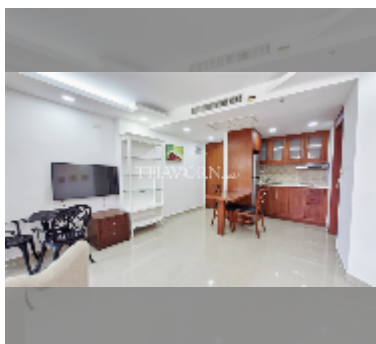

### UNIT PARAMETERS:

UID	FR-240799
type	studio
size	41m <sup>2</sup>
floor	8
view	city view
per month	20,000 THB
year contract	16,000 THB / month
security deposit	2 months
quality	good
equipment: furniture, household appliances, kitchen appliances, air conditioner, television, washing-machine, refrigerator	