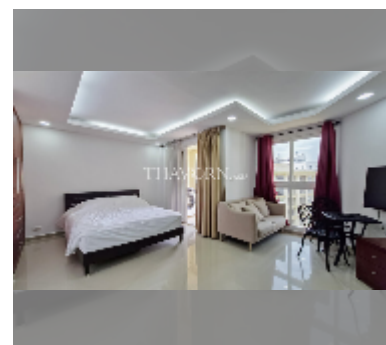

Condo for rent studio 41 m² in City Garden Pattaya, Pattaya

฿ 16,000

UNIT PARAMETERS:

UID	FR-240799
type	studio
size	41m ²
floor	8
view	city view
per month	20,000 THB
year contract	16,000 THB / month
security deposit	2 months
quality	good
equipment: furniture, household appliances, kitchen appliances, air conditioner, television, washing-machine, refrigerator	

PROJECT PARAMETERS:

district	Central Pattaya
buildings	5
floors	8
built in	2010

FACILITIES:

General information: resort, meters to beach: 1000, minutes to beach: 10, underground parking, open parking.
Swimming pool: swimming pool, kids pool, rooftop pool, jacuzzi.
Chill zone: chill zone, garden.
Health zone: gym, sauna, hamam.
Other: lobby, CCTV, security, minimart, laundry.