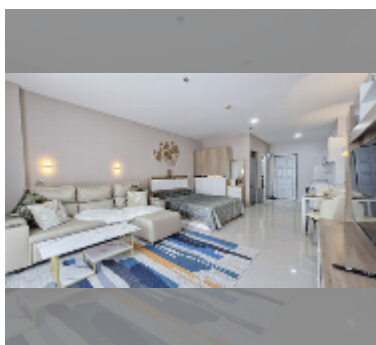

Condo for rent studio 48 m² in View Talay 5, Pattaya

฿ 22,000

UNIT PARAMETERS:

UID	FR-240774
type	studio
size	48m²
floor	12
view	sea view
per month	22,000 THB
security deposit	1 month
quality	excellent
equipment: furniture, household appliances, kitchen appliances, air conditioner, internet, television, washing-machine, refrigerator	

PROJECT PARAMETERS:

district	Thappraya
buildings	2
floors	22
built in	2007
maintenance	฿ 11,520/year

FACILITIES:

General information: highrise, meters to beach: 150, minutes to beach: 3, open parking, covered parking.

Swimming pool: swimming pool.

Other: reception, CCTV, security, minimart, laundry, room service.