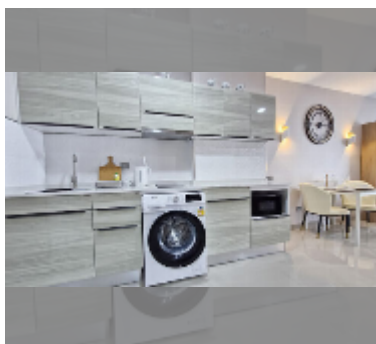

Condo for rent studio 48 m² in View Talay 5, Pattaya

฿ 22,000

UNIT PARAMETERS:

UID	FR-240774
type	studio
size	48m²
floor	12
view	sea view
per month	22,000 THB
security deposit	1 month
quality	excellent
equipment: furniture, household appliances, kitchen appliances, air conditioner, internet, television, washing-machine, refrigerator	

PROJECT PARAMETERS:

district	Thappraya
buildings	2
floors	22
built in	2007
maintenance	฿ 11,520/year

FACILITIES:

General information: highrise, meters to beach: 150, minutes to beach: 3, open parking, covered parking.

Swimming pool: swimming pool.

Other: reception, CCTV, security, minimart, laundry, room service.