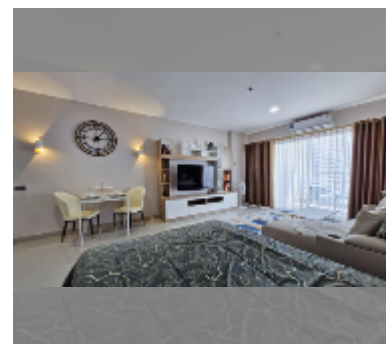

Condo for rent studio 48 m² in View Talay 5, Pattaya

฿ 22,000

UNIT PARAMETERS:

UID	FR-240774
type	studio
size	48m²
floor	12
view	sea view
per month	22,000 THB
security deposit	1 month
quality	excellent
equipment: furniture, household appliances, kitchen appliances, air conditioner, internet, television, washing-machine, refrigerator	

PROJECT PARAMETERS:

district	Thappraya
buildings	2
floors	22
built in	2007
maintenance	฿ 11,520/year

FACILITIES:

General information: highrise, meters to beach: 150, minutes to beach: 3, open parking, covered parking.

Swimming pool: swimming pool.

Other: reception, CCTV, security, minimart, laundry, room service.