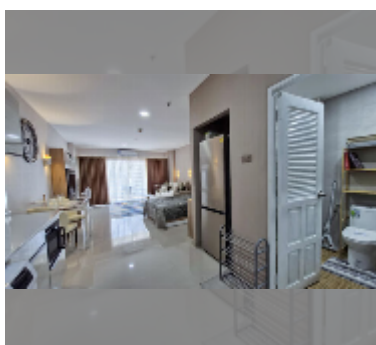

Condo for rent studio 48 m² in View Talay 5, Pattaya

฿ 22,000

UNIT PARAMETERS:

UID	FR-240774
type	studio
size	48m²
floor	12
view	sea view
per month	22,000 THB
security deposit	1 month
quality	excellent
equipment: furniture, household appliances, kitchen appliances, air conditioner, internet, television, washing-machine, refrigerator	

PROJECT PARAMETERS:

district	Thappraya
buildings	2
floors	22
built in	2007
maintenance	฿ 11,520/year

FACILITIES:

General information: highrise, meters to beach: 150, minutes to beach: 3, open parking, covered parking.

Swimming pool: swimming pool.

Other: reception, CCTV, security, minimart, laundry, room service.