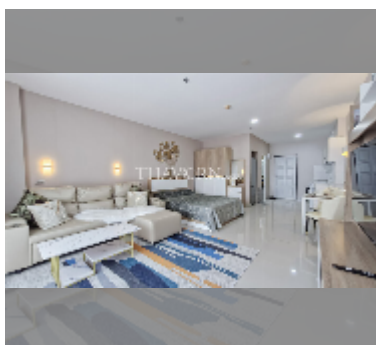

Condo for rent studio 48 m² in View Talay 5, Pattaya

฿ 27,000

UNIT PARAMETERS:

UID	FR-240774
type	studio
size	48m²
floor	12
view	sea view
per month	27,000 THB
security deposit	1 month
quality	excellent
equipment: furniture, household appliances, kitchen appliances, air conditioner, internet, television, washing-machine, refrigerator	

PROJECT PARAMETERS:

district	Thappraya
buildings	2
floors	22
built in	2007
maintenance	฿ 11,520/year

FACILITIES:

General information: highrise, meters to beach: 150, minutes to beach: 3, open parking, covered parking.

Swimming pool: swimming pool.

Other: reception, CCTV, security, minimart, laundry, room service.