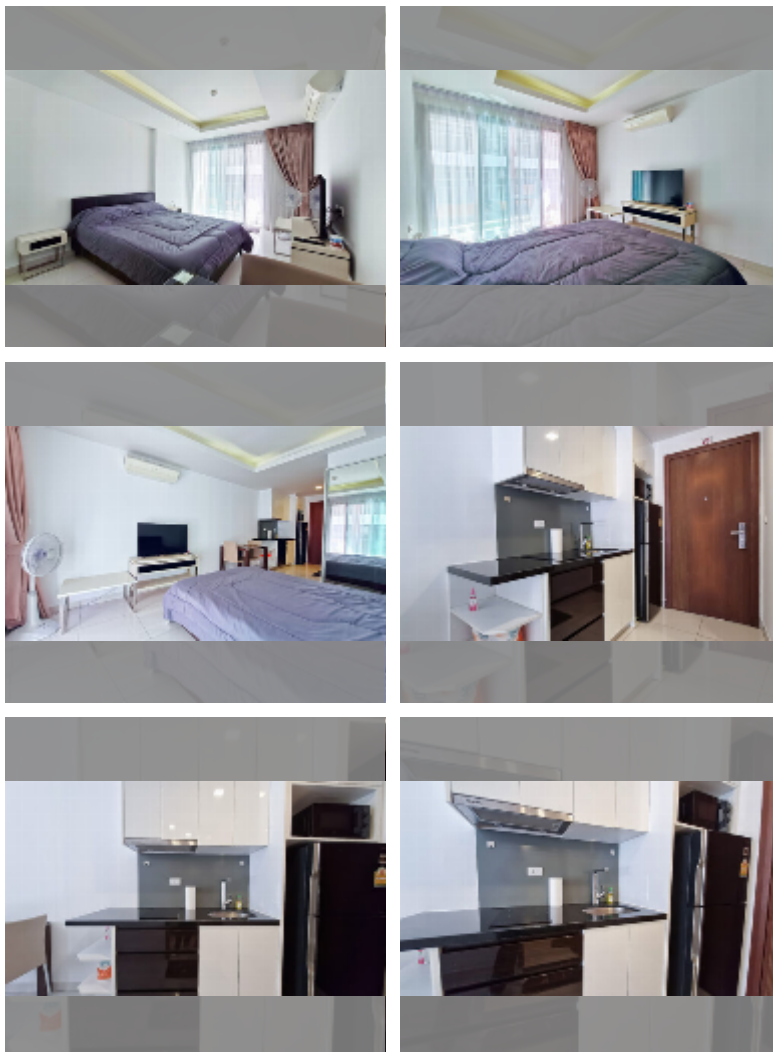

Condo for rent studio 27 m² in C View Residence Pattaya, Pattaya

฿ 13,000

UNIT PARAMETERS:

UID	FR-240773
type	studio
size	27m ²
floor	4
view	pool view
per month	13,000 THB
security deposit	1 month
quality	good
equipment: furniture, household appliances, kitchen appliances, air conditioner, internet, television, refrigerator	

PROJECT PARAMETERS:

district	Pratumnak
buildings	2
floors	8
built in	2014
maintenance	฿ 12,960/year

FACILITIES:

General information: boutique, meters to beach: 350, minutes to beach: 5, underground parking.
Swimming pool: rooftop pool.
Chill zone: garden.
Other: lobby, CCTV, security.