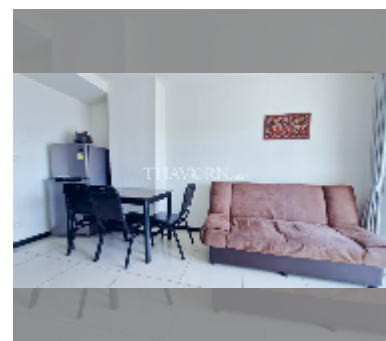

Condo for rent 1 bedroom 35 m² in Siam Oriental Elegance 2, Pattaya

฿ 12,000

UNIT PARAMETERS:

UID	FR-240713
type	1 bedroom
size	35m²
floor	7
view	city view
per month	15,000 THB
year contract	12,000 THB / month
security deposit	2 months
quality	fair

equipment: furniture, household appliances, kitchen appliances, air conditioner, internet, television, washing-machine, refrigerator

PROJECT PARAMETERS:

district	Pratumnak
buildings	1
floors	8
built in	2014
maintenance	฿ 16,380/year

FACILITIES:

General information: lowrise, meters to beach: 500, minutes to beach: 10, pets are allowed, covered parking.

Swimming pool: rooftop pool.

Chill zone: garden, rooftop chillout.

Other: CCTV, security, laundry.