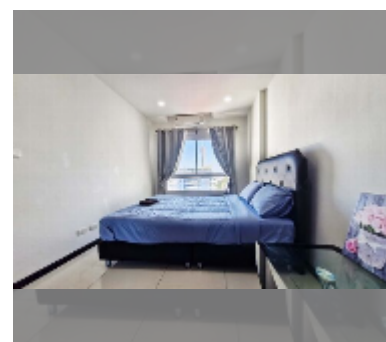

Condo for rent 1 bedroom 35 m² in Siam Oriental Elegance 2, Pattaya

฿ 12,000

UNIT PARAMETERS:

UID	FR-240713
type	1 bedroom
size	35m²
floor	7
view	city view
per month	15,000 THB
year contract	12,000 THB / month
security deposit	2 months
quality	fair

equipment: furniture, household appliances, kitchen appliances, air conditioner, internet, television, washing-machine, refrigerator

PROJECT PARAMETERS:

district	Pratumnak
buildings	1
floors	8
built in	2014
maintenance	฿ 16,380/year

FACILITIES:

General information: lowrise, meters to beach: 500, minutes to beach: 10, pets are allowed, covered parking.

Swimming pool: rooftop pool.

Chill zone: garden, rooftop chillout.

Other: CCTV, security, laundry.