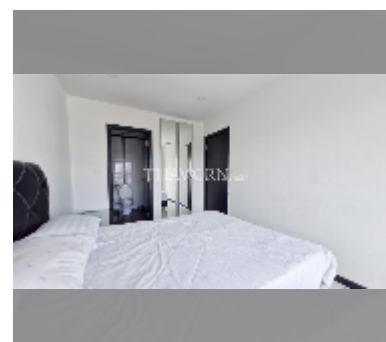

Condo for rent 1 bedroom 35 m² in Siam Oriental Elegance 2, Pattaya

฿ 12,000

UNIT PARAMETERS:

UID	FR-240713
type	1 bedroom
size	35m²
floor	7
view	city view
per month	15,000 THB
year contract	12,000 THB / month
security deposit	2 months
quality	fair

equipment: furniture, household appliances, kitchen appliances, air conditioner, internet, television, washing-machine, refrigerator

PROJECT PARAMETERS:

district	Pratumnak
buildings	1
floors	8
built in	2014
maintenance	฿ 16,380/year

FACILITIES:

General information: lowrise, meters to beach: 500, minutes to beach: 10, pets are allowed, covered parking.

Swimming pool: rooftop pool.

Chill zone: garden, rooftop chillout.

Other: CCTV, security, laundry.