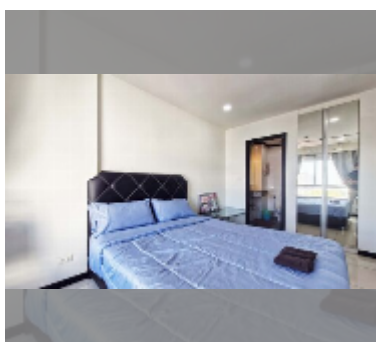

Condo for rent 1 bedroom 35 m² in Siam Oriental Elegance 2, Pattaya

฿ 12,000

UNIT PARAMETERS:

UID	FR-240713
type	1 bedroom
size	35m²
floor	7
view	city view
per month	15,000 THB
year contract	12,000 THB / month
security deposit	2 months
quality	fair

equipment: furniture, household appliances, kitchen appliances, air conditioner, internet, television, washing-machine, refrigerator

PROJECT PARAMETERS:

district	Pratumnak
buildings	1
floors	8
built in	2014
maintenance	฿ 16,380/year

FACILITIES:

General information: lowrise, meters to beach: 500, minutes to beach: 10, pets are allowed, covered parking.

Swimming pool: rooftop pool.

Chill zone: garden, rooftop chillout.

Other: CCTV, security, laundry.