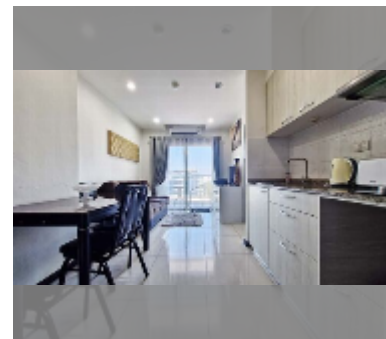

Condo for rent 1 bedroom 35 m² in Siam Oriental Elegance 2, Pattaya

฿ 12,000

UNIT PARAMETERS:

UID	FR-240713
type	1 bedroom
size	35m²
floor	7
view	city view
per month	15,000 THB
year contract	12,000 THB / month
security deposit	2 months
quality	fair

equipment: furniture, household appliances, kitchen appliances, air conditioner, internet, television, washing-machine, refrigerator

PROJECT PARAMETERS:

district	Pratumnak
buildings	1
floors	8
built in	2014
maintenance	฿ 16,380/year

FACILITIES:

General information: lowrise, meters to beach: 500, minutes to beach: 10, pets are allowed, covered parking.

Swimming pool: rooftop pool.

Chill zone: garden, rooftop chillout.

Other: CCTV, security, laundry.