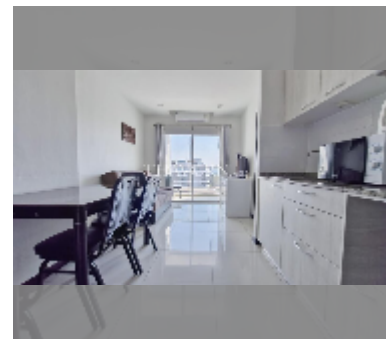

Condo for rent 1 bedroom 35 m² in Siam Oriental Elegance 2, Pattaya

฿ 12,000

UNIT PARAMETERS:

UID	FR-240713
type	1 bedroom
size	35m²
floor	7
view	city view
per month	15,000 THB
year contract	12,000 THB / month
security deposit	2 months
quality	fair

equipment: furniture, household appliances, kitchen appliances, air conditioner, internet, television, washing-machine, refrigerator

PROJECT PARAMETERS:

district	Pratumnak
buildings	1
floors	8
built in	2014
maintenance	฿ 16,380/year

FACILITIES:

General information: lowrise, meters to beach: 500, minutes to beach: 10, pets are allowed, covered parking.

Swimming pool: rooftop pool.

Chill zone: garden, rooftop chillout.

Other: CCTV, security, laundry.