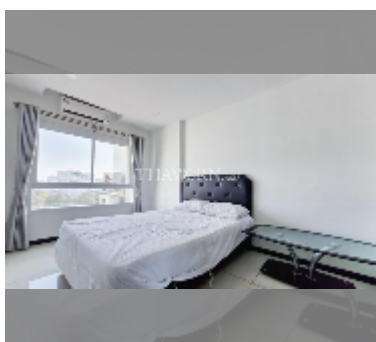

Condo for rent 1 bedroom 35 m² in Siam Oriental Elegance 2, Pattaya

฿ 12,000

UNIT PARAMETERS:

UID	FR-240713
type	1 bedroom
size	35m²
floor	7
view	city view
per month	15,000 THB
year contract	12,000 THB / month
security deposit	2 months
quality	fair

equipment: furniture, household appliances, kitchen appliances, air conditioner, internet, television, washing-machine, refrigerator

PROJECT PARAMETERS:

district	Pratumnak
buildings	1
floors	8
built in	2014
maintenance	฿ 16,380/year

FACILITIES:

General information: lowrise, meters to beach: 500, minutes to beach: 10, pets are allowed, covered parking.

Swimming pool: rooftop pool.

Chill zone: garden, rooftop chillout.

Other: CCTV, security, laundry.