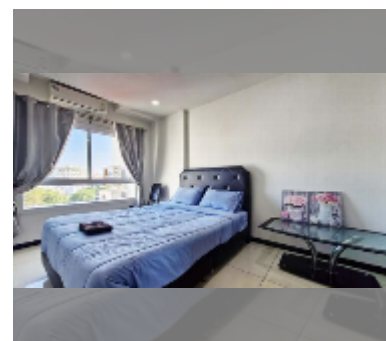

Condo for rent 1 bedroom 35 m² in Siam Oriental Elegance 2, Pattaya

฿ 12,000

UNIT PARAMETERS:

UID	FR-240713
type	1 bedroom
size	35m²
floor	7
view	city view
per month	15,000 THB
year contract	12,000 THB / month
security deposit	2 months
quality	fair

equipment: furniture, household appliances, kitchen appliances, air conditioner, internet, television, washing-machine, refrigerator

PROJECT PARAMETERS:

district	Pratumnak
buildings	1
floors	8
built in	2014
maintenance	฿ 16,380/year

FACILITIES:

General information: lowrise, meters to beach: 500, minutes to beach: 10, pets are allowed, covered parking.

Swimming pool: rooftop pool.

Chill zone: garden, rooftop chillout.

Other: CCTV, security, laundry.