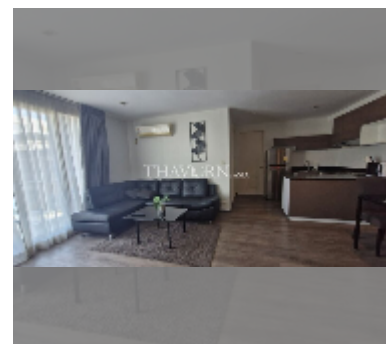

Condo for rent 2 bedroom 78 m² in The Urban, Pattaya

฿ 35,000

UNIT PARAMETERS:

UID	FR-240706
type	2 bedroom
size	78m²
floor	8
view	pool view
year contract	35,000 THB / month
security deposit	2 months
quality	good
equipment: furniture, household appliances, kitchen appliances, air conditioner, television, refrigerator	

PROJECT PARAMETERS:

district	Central Pattaya
buildings	2
floors	8
built in	2009
maintenance	B 37,440/year

FACILITIES:

General information: boutique, meters to

beach: 600, minutes to beach: 10,

underground parking, open parking.

Swimming pool: swimming pool, kids pool,

rooftop pool, infinity view.

Chill zone: chill zone, garden.

Health zone: gym, sauna, hamam.

Other: reception, lobby, clubhouse, games room, kids playgarden, CCTV, security.