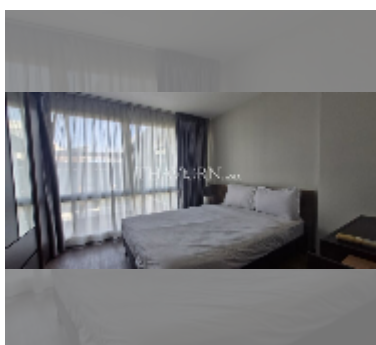

Condo for rent 2 bedroom 78 m² in The Urban, Pattaya

฿ 35,000

UNIT PARAMETERS:

UID	FR-240706
type	2 bedroom
size	78m²
floor	8
view	pool view
year contract	35,000 THB / month
security deposit	2 months
quality	good
equipment: furniture, household appliances, kitchen appliances, air conditioner, television, refrigerator	

PROJECT PARAMETERS:

district	Central Pattaya
buildings	2
floors	8
built in	2009
maintenance	B 37,440/year

FACILITIES:

General information: boutique, meters to

beach: 600, minutes to beach: 10,

underground parking, open parking.

Swimming pool: swimming pool, kids pool,

rooftop pool, infinity view.

Chill zone: chill zone, garden.

Health zone: gym, sauna, hamam.

Other: reception, lobby, clubhouse, games room, kids playgarden, CCTV, security.