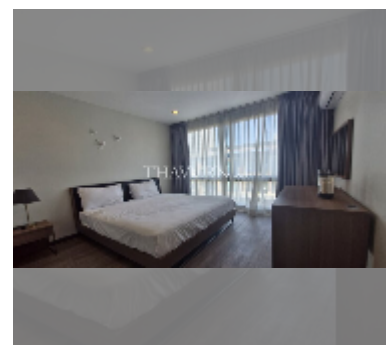

Condo for rent 2 bedroom 78 m² in The Urban, Pattaya

฿ 35,000

UNIT PARAMETERS:

UID	FR-240706
type	2 bedroom
size	78m²
floor	8
view	pool view
year contract	35,000 THB / month
security deposit	2 months
quality	good
equipment: furniture, household appliances, kitchen appliances, air conditioner, television, refrigerator	

PROJECT PARAMETERS:

district	Central Pattaya
buildings	2
floors	8
built in	2009
maintenance	B 37,440/year

FACILITIES:

General information: boutique, meters to

beach: 600, minutes to beach: 10,

underground parking, open parking.

Swimming pool: swimming pool, kids pool,

rooftop pool, infinity view.

Chill zone: chill zone, garden.

Health zone: gym, sauna, hamam.

Other: reception, lobby, clubhouse, games room, kids playgarden, CCTV, security.