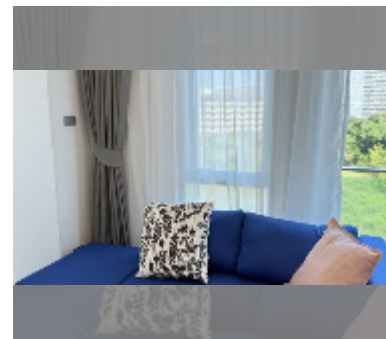

Condo for rent studio 26 m² in City Center Residence, Pattaya

฿ 10,000

UNIT PARAMETERS:

UID	FR-240702
type	studio
size	26m²
floor	5
view	city view
year contract	10,000 THB / month
security deposit	2 months
quality	good
equipment: furniture, household appliances, kitchen appliances, air conditioner, television, refrigerator	

PROJECT PARAMETERS:

district	Central Pattaya
buildings	3
floors	8
built in	2017
maintenance	฿ 15,288/year

FACILITIES:

General information: resort, meters to beach: 2000, minutes to beach: 15, underground parking.

Swimming pool: swimming pool, kids pool, waterfall.

Chill zone: garden.

Health zone: gym, sauna.

Other: lobby, CCTV, security.