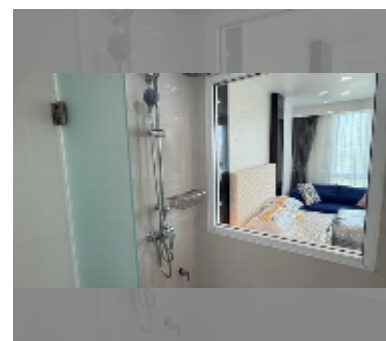

Condo for rent studio 26 m² in City Center Residence, Pattaya

฿ 10,000

UNIT PARAMETERS:

UID	FR-240702
type	studio
size	26m²
floor	5
view	city view
year contract	10,000 THB / month
security deposit	2 months
quality	good
equipment: furniture, household appliances, kitchen appliances, air conditioner, television, refrigerator	

PROJECT PARAMETERS:

district	Central Pattaya
buildings	3
floors	8
built in	2017
maintenance	฿ 15,288/year

FACILITIES:

General information: resort, meters to beach: 2000, minutes to beach: 15, underground parking.

Swimming pool: swimming pool, kids pool, waterfall.

Chill zone: garden.

Health zone: gym, sauna.

Other: lobby, CCTV, security.