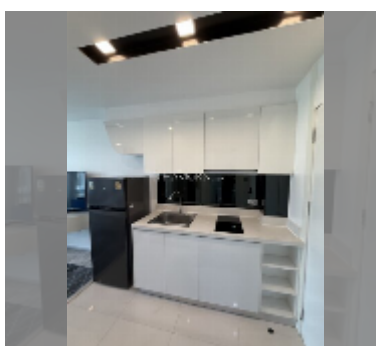

Condo for rent studio 26 m² in City Center Residence, Pattaya

฿ 10,000

UNIT PARAMETERS:

UID	FR-240702
type	studio
size	26m²
floor	5
view	city view
year contract	10,000 THB / month
security deposit	2 months
quality	good
equipment: furniture, household appliances, kitchen appliances, air conditioner, television, refrigerator	

PROJECT PARAMETERS:

district	Central Pattaya
buildings	3
floors	8
built in	2017
maintenance	฿ 15,288/year

FACILITIES:

General information: resort, meters to beach: 2000, minutes to beach: 15, underground parking.

Swimming pool: swimming pool, kids pool, waterfall.

Chill zone: garden.

Health zone: gym, sauna.

Other: lobby, CCTV, security.