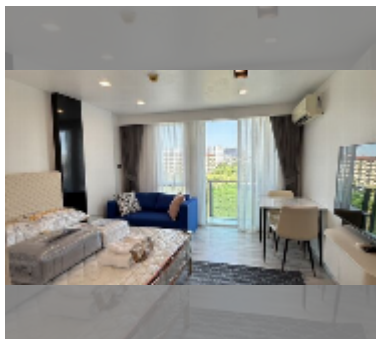

Condo for rent studio 26 m² in City Center Residence, Pattaya

฿ 10,000

UNIT PARAMETERS:

UID	FR-240702
type	studio
size	26m²
floor	5
view	city view
year contract	10,000 THB / month
security deposit	2 months
quality	good
equipment: furniture, household appliances, kitchen appliances, air conditioner, television, refrigerator	

PROJECT PARAMETERS:

district	Central Pattaya
buildings	3
floors	8
built in	2017
maintenance	฿ 15,288/year

FACILITIES:

General information: resort, meters to beach: 2000, minutes to beach: 15, underground parking.

Swimming pool: swimming pool, kids pool, waterfall.

Chill zone: garden.

Health zone: gym, sauna.

Other: lobby, CCTV, security.