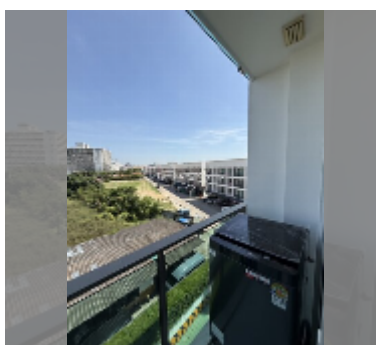

Condo for rent studio 26 m² in City Center Residence, Pattaya

฿ 10,000

UNIT PARAMETERS:

UID	FR-240702
type	studio
size	26m ²
floor	5
view	city view
year contract	10,000 THB / month
security deposit	2 months
quality	good
equipment: furniture, household appliances, kitchen appliances, air conditioner, television, refrigerator	

PROJECT PARAMETERS:

district	Central Pattaya
buildings	3
floors	8
built in	2017
maintenance	฿ 15,288/year

FACILITIES:

General information: resort, meters to beach: 2000, minutes to beach: 15, underground parking.

Swimming pool: swimming pool, kids pool, waterfall.

Chill zone: garden.

Health zone: gym, sauna.

Other: lobby, CCTV, security.

details