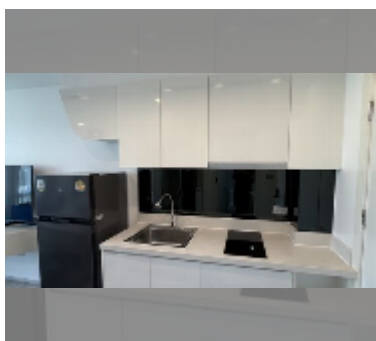

Condo for rent studio 26 m² in City Center Residence, Pattaya

฿ 10,000

UNIT PARAMETERS:

UID	FR-240702
type	studio
size	26m²
floor	5
view	city view
year contract	10,000 THB / month
security deposit	2 months
quality	good
equipment: furniture, household appliances, kitchen appliances, air conditioner, television, refrigerator	

PROJECT PARAMETERS:

district	Central Pattaya
buildings	3
floors	8
built in	2017
maintenance	฿ 15,288/year

FACILITIES:

General information: resort, meters to beach: 2000, minutes to beach: 15, underground parking.

Swimming pool: swimming pool, kids pool, waterfall.

Chill zone: garden.

Health zone: gym, sauna.

Other: lobby, CCTV, security.