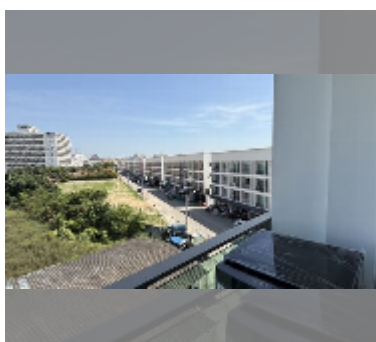

Condo for rent studio 26 m² in City Center Residence, Pattaya

฿ 10,000

UNIT PARAMETERS:

UID	FR-240702
type	studio
size	26m²
floor	5
view	city view
year contract	10,000 THB / month
security deposit	2 months
quality	good
equipment: furniture, household appliances, kitchen appliances, air conditioner, television, refrigerator	

PROJECT PARAMETERS:

district	Central Pattaya
buildings	3
floors	8
built in	2017
maintenance	฿ 15,288/year

FACILITIES:

General information: resort, meters to beach: 2000, minutes to beach: 15, underground parking.

Swimming pool: swimming pool, kids pool, waterfall.

Chill zone: garden.

Health zone: gym, sauna.

Other: lobby, CCTV, security.