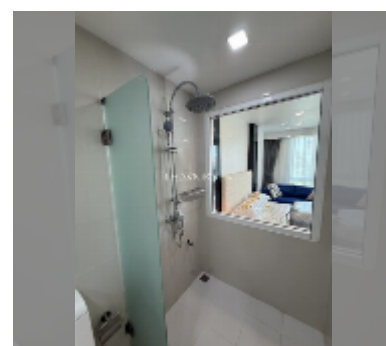

Condo for rent studio 26 m² in City Center Residence, Pattaya

฿ 10,000

UNIT PARAMETERS:

UID	FR-240702
type	studio
size	26m²
floor	5
view	city view
year contract	10,000 THB / month
security deposit	2 months
quality	good
equipment: furniture, household appliances, kitchen appliances, air conditioner, television, refrigerator	

PROJECT PARAMETERS:

district	Central Pattaya
buildings	3
floors	8
built in	2017
maintenance	฿ 15,288/year

FACILITIES:

General information: resort, meters to beach: 2000, minutes to beach: 15, underground parking.

Swimming pool: swimming pool, kids pool, waterfall.

Chill zone: garden.

Health zone: gym, sauna.

Other: lobby, CCTV, security.