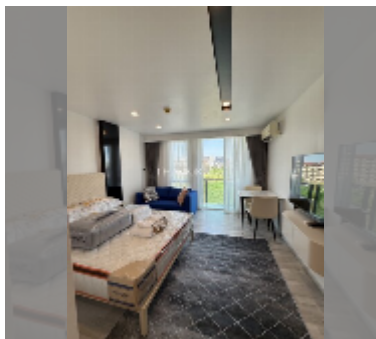

Condo for rent studio 26 m² in City Center Residence, Pattaya

฿ 10,000

UNIT PARAMETERS:

UID	FR-240702
type	studio
size	26m²
floor	5
view	city view
year contract	10,000 THB / month
security deposit	2 months
quality	good
equipment: furniture, household appliances, kitchen appliances, air conditioner, television, refrigerator	

PROJECT PARAMETERS:

district	Central Pattaya
buildings	3
floors	8
built in	2017
maintenance	฿ 15,288/year

FACILITIES:

General information: resort, meters to beach: 2000, minutes to beach: 15, underground parking.

Swimming pool: swimming pool, kids pool, waterfall.

Chill zone: garden.

Health zone: gym, sauna.

Other: lobby, CCTV, security.