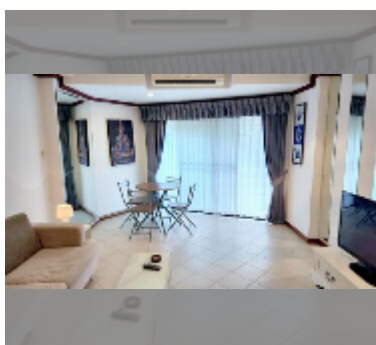

Condo for rent 1 bedroom 70 m² in View Talay 2, Pattaya

฿ 18,000

UNIT PARAMETERS:

UID	FR-240695
type	1 bedroom
size	70m²
floor	3
view	city view
year contract	18,000 THB / month
security deposit	2 months
quality	fair
equipment: furniture, kitchen appliances, air conditioner, television, washing-machine, refrigerator	

PROJECT PARAMETERS:

district	Jomtien
buildings	2
floors	20
built in	2002

FACILITIES:

General information: highrise, open parking, covered parking.

Swimming pool: swimming pool, kids pool.

Other: lobby, CCTV, security, minimart, laundry, room service.