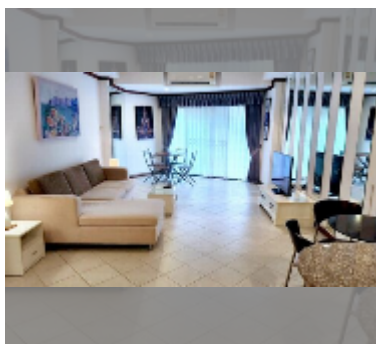

Condo for rent 1 bedroom 70 m² in View Talay 2, Pattaya

฿ 18,000

UNIT PARAMETERS:

UID	FR-240695
type	1 bedroom
size	70m²
floor	3
view	city view
year contract	18,000 THB / month
security deposit	2 months
quality	fair
equipment: furniture, kitchen appliances, air conditioner, television, washing-machine, refrigerator	

PROJECT PARAMETERS:

district	Jomtien
buildings	2
floors	20
built in	2002

FACILITIES:

General information: highrise, open parking, covered parking.

Swimming pool: swimming pool, kids pool.

Other: lobby, CCTV, security, minimart, laundry, room service.