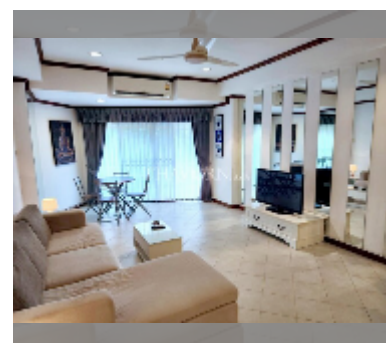

Condo for rent 1 bedroom 70 m² in View Talay 2, Pattaya

฿ 18,000

UNIT PARAMETERS:

UID	FR-240695
type	1 bedroom
size	70m²
floor	3
view	city view
year contract	18,000 THB / month
security deposit	2 months
quality	fair
equipment: furniture, kitchen appliances, air conditioner, television, washing-machine, refrigerator	

PROJECT PARAMETERS:

district	Jomtien
buildings	2
floors	20
built in	2002

FACILITIES:

General information: highrise, open parking, covered parking.

Swimming pool: swimming pool, kids pool.

Other: lobby, CCTV, security, minimart, laundry, room service.