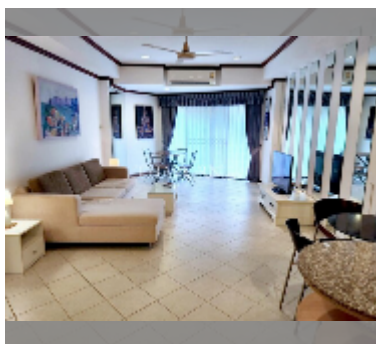

Condo for rent 1 bedroom 70 m² in View Talay 2, Pattaya

฿ 18,000

UNIT PARAMETERS:

UID	FR-240695
type	1 bedroom
size	70m²
floor	3
view	city view
year contract	18,000 THB / month
security deposit	2 months
quality	fair
equipment: furniture, kitchen appliances, air conditioner, television, washing-machine, refrigerator	

PROJECT PARAMETERS:

district	Jomtien
buildings	2
floors	20
built in	2002

FACILITIES:

General information: highrise, open parking, covered parking.

Swimming pool: swimming pool, kids pool.

Other: lobby, CCTV, security, minimart, laundry, room service.