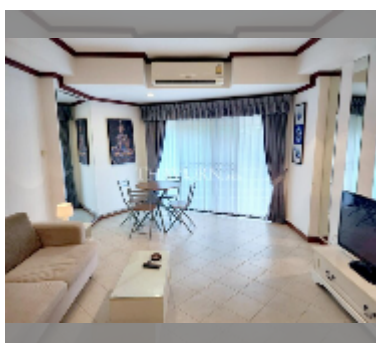

Condo for rent 1 bedroom 70 m² in View Talay 2, Pattaya

฿ 18,000

UNIT PARAMETERS:

UID	FR-240695
type	1 bedroom
size	70m²
floor	3
view	city view
year contract	18,000 THB / month
security deposit	2 months
quality	fair
equipment: furniture, kitchen appliances, air conditioner, television, washing-machine, refrigerator	

PROJECT PARAMETERS:

district	Jomtien
buildings	2
floors	20
built in	2002

FACILITIES:

General information: highrise, open parking, covered parking.

Swimming pool: swimming pool, kids pool.

Other: lobby, CCTV, security, minimart, laundry, room service.