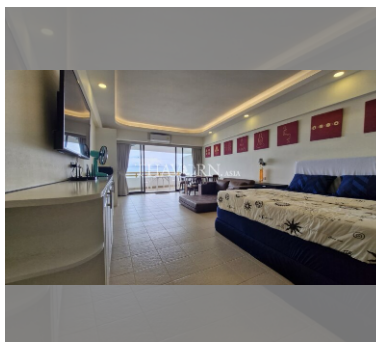

## Condo for rent studio 56 m<sup>2</sup> in Sunshine Beach Condotel, Pattaya

**฿ 25,000**

**UNIT PARAMETERS:**

UID	FR-240692
type	studio
size	56m <sup>2</sup>
floor	28
view	sea view
year contract	25,000 THB / month
security deposit	2 months
quality	good
equipment: furniture, household appliances, kitchen appliances, air conditioner, internet, television, refrigerator	

**PROJECT PARAMETERS:**

district	Na Jomtien
buildings	1
floors	32
built in	1995

**FACILITIES:**

General information: highrise, meters to beach: 50, minutes to beach: 1, beach front.  
 Swimming pool: swimming pool.  
 Health zone: gym, sauna.  
 Other: lobby, CCTV, security.