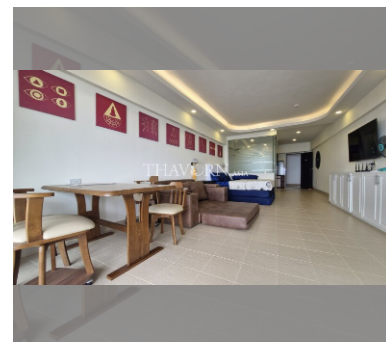

## Condo for rent studio 56 m<sup>2</sup> in Sunshine Beach Condotel, Pattaya

**฿ 25,000**

**UNIT PARAMETERS:**

UID	FR-240692
type	studio
size	56m <sup>2</sup>
floor	28
view	sea view
year contract	25,000 THB / month
security deposit	2 months
quality	good
equipment: furniture, household appliances, kitchen appliances, air conditioner, internet, television, refrigerator	

**PROJECT PARAMETERS:**

district	Na Jomtien
buildings	1
floors	32
built in	1995

**FACILITIES:**

General information: highrise, meters to beach: 50, minutes to beach: 1, beach front.  
 Swimming pool: swimming pool.  
 Health zone: gym, sauna.  
 Other: lobby, CCTV, security.