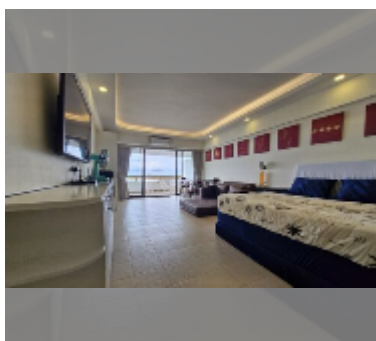

Condo for rent studio 56 m² in Sunshine Beach Condotel, Pattaya

฿ 25,000

UNIT PARAMETERS:

UID	FR-240692
type	studio
size	56m²
floor	28
view	sea view
year contract	25,000 THB / month
security deposit	2 months
quality	good
equipment: furniture, household appliances, kitchen appliances, air conditioner, internet, television, refrigerator	

PROJECT PARAMETERS:

district	Na Jomtien
buildings	1
floors	32
built in	1995

FACILITIES:

General information: highrise, meters to beach: 50, minutes to beach: 1, beach front.

Swimming pool: swimming pool.

Health zone: gym, sauna.

Other: lobby, CCTV, security.