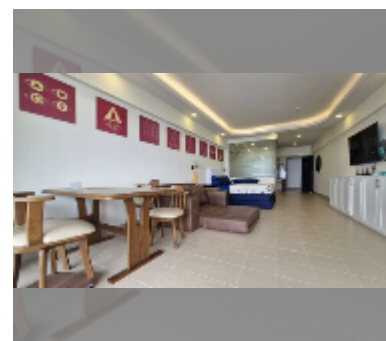

Condo for rent studio 56 m² in Sunshine Beach Condotel, Pattaya

฿ 25,000

UNIT PARAMETERS:

UID	FR-240692
type	studio
size	56m²
floor	28
view	sea view
year contract	25,000 THB / month
security deposit	2 months
quality	good
equipment: furniture, household appliances, kitchen appliances, air conditioner, internet, television, refrigerator	

PROJECT PARAMETERS:

district	Na Jomtien
buildings	1
floors	32
built in	1995

FACILITIES:

General information: highrise, meters to beach: 50, minutes to beach: 1, beach front.

Swimming pool: swimming pool.

Health zone: gym, sauna.

Other: lobby, CCTV, security.