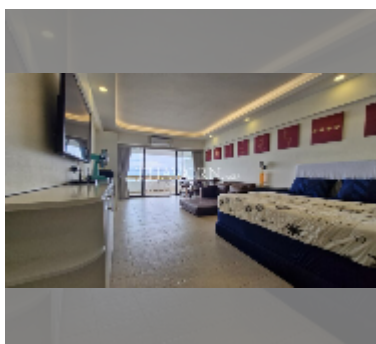

## Condo for rent studio 56 m<sup>2</sup> in Sunshine Beach Condotel, Pattaya

**฿ 25,000**

**UNIT PARAMETERS:**

UID	FR-240692
type	studio
size	56m <sup>2</sup>
floor	28
view	sea view
year contract	25,000 THB / month
security deposit	2 months
quality	good
equipment: furniture, household appliances, kitchen appliances, air conditioner, internet, television, refrigerator	

**PROJECT PARAMETERS:**

district	Na Jomtien
buildings	1
floors	32
built in	1995

**FACILITIES:**

General information: highrise, meters to beach: 50, minutes to beach: 1, beach front.  
 Swimming pool: swimming pool.  
 Health zone: gym, sauna.  
 Other: lobby, CCTV, security.