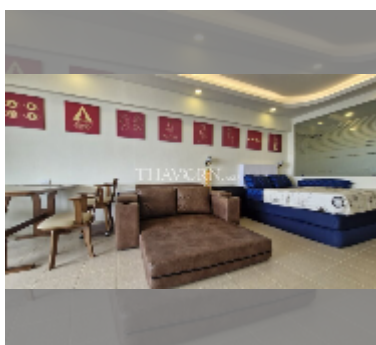

## Condo for rent studio 56 m<sup>2</sup> in Sunshine Beach Condotel, Pattaya

**฿ 25,000**

**UNIT PARAMETERS:**

UID	FR-240692
type	studio
size	56m <sup>2</sup>
floor	28
view	sea view
year contract	25,000 THB / month
security deposit	2 months
quality	good
equipment: furniture, household appliances, kitchen appliances, air conditioner, internet, television, refrigerator	

**PROJECT PARAMETERS:**

district	Na Jomtien
buildings	1
floors	32
built in	1995

**FACILITIES:**

General information: highrise, meters to beach: 50, minutes to beach: 1, beach front.  
 Swimming pool: swimming pool.  
 Health zone: gym, sauna.  
 Other: lobby, CCTV, security.