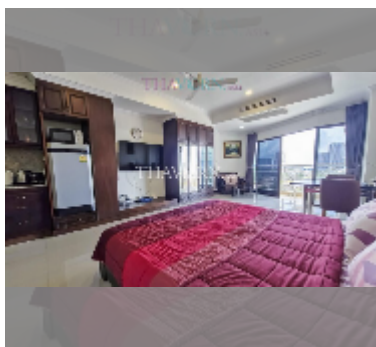

Condo for rent studio 48 m² in View Talay 2, Pattaya

฿ 16,000

UNIT PARAMETERS:

UID	FR-240691
type	studio
size	48m²
floor	12
view	partial sea view
year contract	16,000 THB / month
security deposit	2 months
quality	good
equipment: furniture, household appliances, kitchen appliances, air conditioner, internet, television, refrigerator	

PROJECT PARAMETERS:

district	Jomtien
buildings	2
floors	20
built in	2002

FACILITIES:

General information: highrise, open parking, covered parking.

Swimming pool: swimming pool, kids pool.

Other: lobby, CCTV, security, minimart, laundry, room service.