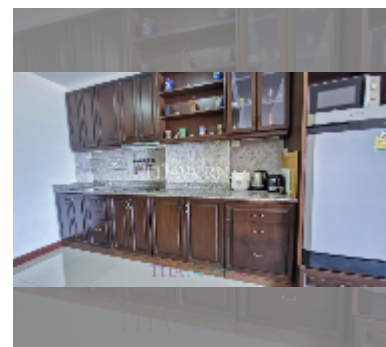

Condo for rent studio 48 m² in View Talay 2, Pattaya

฿ 16,000

UNIT PARAMETERS:

UID	FR-240691
type	studio
size	48m²
floor	12
view	partial sea view
year contract	16,000 THB / month
security deposit	2 months
quality	good
equipment: furniture, household appliances, kitchen appliances, air conditioner, internet, television, refrigerator	

PROJECT PARAMETERS:

district	Jomtien
buildings	2
floors	20
built in	2002

FACILITIES:

General information: highrise, open parking, covered parking.

Swimming pool: swimming pool, kids pool.

Other: lobby, CCTV, security, minimart, laundry, room service.