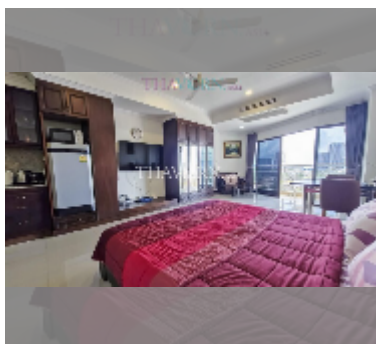

Condo for rent studio 48 m² in View Talay 2, Pattaya

฿ 16,000

UNIT PARAMETERS:

UID	FR-240691
type	studio
size	48m²
floor	12
view	partial sea view
year contract	16,000 THB / month
security deposit	2 months
quality	good
equipment: furniture, household appliances, kitchen appliances, air conditioner, internet, television, refrigerator	

PROJECT PARAMETERS:

district	Jomtien
buildings	2
floors	20
built in	2002

FACILITIES:

General information: highrise, open parking, covered parking.

Swimming pool: swimming pool, kids pool.

Other: lobby, CCTV, security, minimart, laundry, room service.