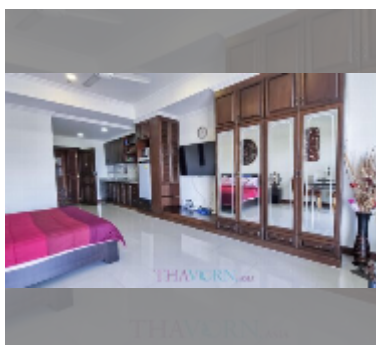

Condo for rent studio 48 m² in View Talay 2, Pattaya

฿ 17,000

UNIT PARAMETERS:

UID	FR-240691
type	studio
size	48m²
floor	12
view	partial sea view
year contract	17,000 THB / month
security deposit	2 months
quality	good
equipment: furniture, household appliances, kitchen appliances, air conditioner, internet, television, refrigerator	

PROJECT PARAMETERS:

district	Jomtien
buildings	2
floors	20
built in	2002

FACILITIES:

General information: highrise, open parking, covered parking.

Swimming pool: swimming pool, kids pool.

Other: lobby, CCTV, security, minimart, laundry, room service.