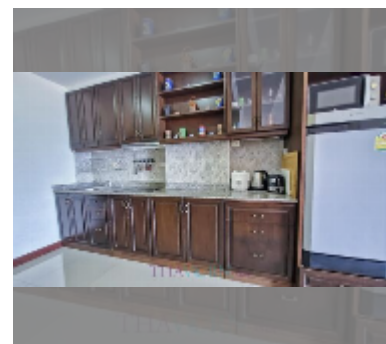

Condo for rent studio 48 m² in View Talay 2, Pattaya

฿ 17,000

UNIT PARAMETERS:

UID	FR-240691
type	studio
size	48m²
floor	12
view	partial sea view
year contract	17,000 THB / month
security deposit	2 months
quality	good
equipment: furniture, household appliances, kitchen appliances, air conditioner, internet, television, refrigerator	

PROJECT PARAMETERS:

district	Jomtien
buildings	2
floors	20
built in	2002

FACILITIES:

General information: highrise, open parking, covered parking.

Swimming pool: swimming pool, kids pool.

Other: lobby, CCTV, security, minimart, laundry, room service.