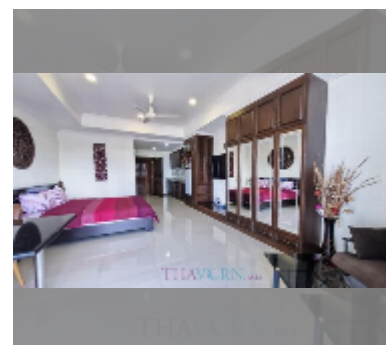

Condo for rent studio 48 m² in View Talay 2, Pattaya

฿ 17,000

UNIT PARAMETERS:

UID	FR-240691
type	studio
size	48m²
floor	12
view	partial sea view
year contract	17,000 THB / month
security deposit	2 months
quality	good
equipment: furniture, household appliances, kitchen appliances, air conditioner, internet, television, refrigerator	

PROJECT PARAMETERS:

district	Jomtien
buildings	2
floors	20
built in	2002

FACILITIES:

General information: highrise, open parking, covered parking.

Swimming pool: swimming pool, kids pool.

Other: lobby, CCTV, security, minimart, laundry, room service.