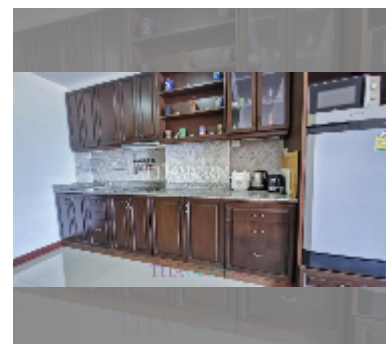

Condo for rent studio 48 m² in View Talay 2, Pattaya

฿ 16,000

UNIT PARAMETERS:

UID	FR-240691
type	studio
size	48m²
floor	12
view	partial sea view
year contract	16,000 THB / month
security deposit	2 months
quality	good
equipment: furniture, household appliances, kitchen appliances, air conditioner, internet, television, refrigerator	

PROJECT PARAMETERS:

district	Jomtien
buildings	2
floors	20
built in	2002

FACILITIES:

General information: highrise, open parking, covered parking.

Swimming pool: swimming pool, kids pool.

Other: lobby, CCTV, security, minimart, laundry, room service.