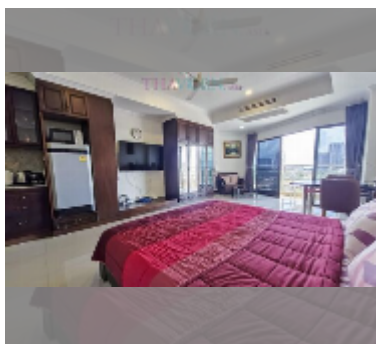

Condo for rent studio 48 m² in View Talay 2, Pattaya

฿ 17,000

UNIT PARAMETERS:

UID	FR-240691
type	studio
size	48m²
floor	12
view	partial sea view
year contract	17,000 THB / month
security deposit	2 months
quality	good
equipment: furniture, household appliances, kitchen appliances, air conditioner, internet, television, refrigerator	

PROJECT PARAMETERS:

district	Jomtien
buildings	2
floors	20
built in	2002

FACILITIES:

General information: highrise, open parking, covered parking.

Swimming pool: swimming pool, kids pool.

Other: lobby, CCTV, security, minimart, laundry, room service.