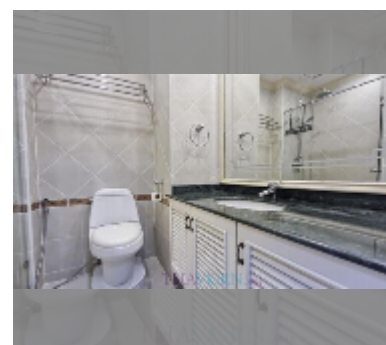

Condo for rent studio 48 m² in View Talay 2, Pattaya

฿ 17,000

UNIT PARAMETERS:

UID	FR-240691
type	studio
size	48m ²
floor	12
view	partial sea view
year contract	17,000 THB / month
security deposit	2 months
quality	good
equipment: furniture, household appliances, kitchen appliances, air conditioner, internet, television, refrigerator	

PROJECT PARAMETERS:

district	Jomtien
buildings	2
floors	20
built in	2002

FACILITIES:

General information: highrise, open parking, covered parking.

Swimming pool: swimming pool, kids pool.

Other: lobby, CCTV, security, minimart, laundry, room service.