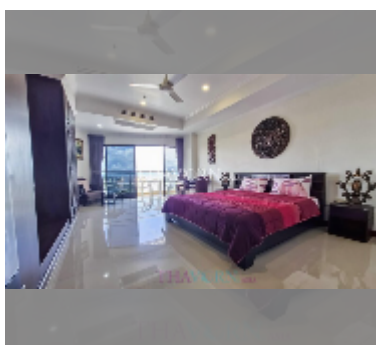

Condo for rent studio 48 m² in View Talay 2, Pattaya

฿ 16,000

UNIT PARAMETERS:

UID	FR-240691
type	studio
size	48m²
floor	12
view	partial sea view
year contract	16,000 THB / month
security deposit	2 months
quality	good
equipment: furniture, household appliances, kitchen appliances, air conditioner, internet, television, refrigerator	

PROJECT PARAMETERS:

district	Jomtien
buildings	2
floors	20
built in	2002

FACILITIES:

General information: highrise, open parking, covered parking.

Swimming pool: swimming pool, kids pool.

Other: lobby, CCTV, security, minimart, laundry, room service.