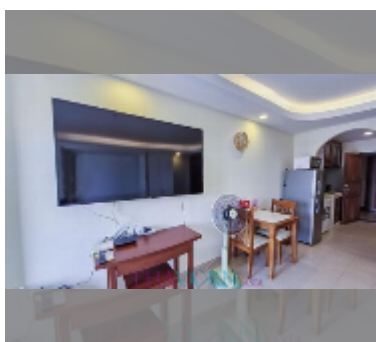

Condo for rent studio 37 m² in View Talay Residence 2, Pattaya

฿ 15,000

UNIT PARAMETERS:

UID	FR-240690
type	studio
size	37m²
floor	13
view	partial sea view
year contract	15,000 THB / month
security deposit	2 months
quality	good
equipment: furniture, household appliances, kitchen appliances, air conditioner, internet, television, washing-machine, refrigerator	

PROJECT PARAMETERS:

district	Jomtien
buildings	1
floors	5
maintenance	฿ 13,320/year

FACILITIES:

General information: lowrise, meters to beach: 300, minutes to beach: 3, open parking, covered parking.

Swimming pool: swimming pool, kids pool.

Chill zone: garden.

Health zone: gym.

Other: CCTV, security.