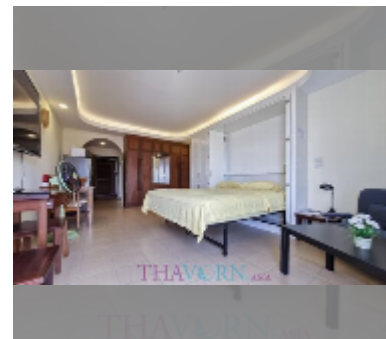

Condo for rent studio 37 m² in View Talay Residence 2, Pattaya

฿ 15,000

UNIT PARAMETERS:

UID	FR-240690
type	studio
size	37m²
floor	13
view	partial sea view
year contract	15,000 THB / month
security deposit	2 months
quality	good
equipment: furniture, household appliances, kitchen appliances, air conditioner, internet, television, washing-machine, refrigerator	

PROJECT PARAMETERS:

district	Jomtien
buildings	1
floors	5
maintenance	฿ 13,320/year

FACILITIES:

General information: lowrise, meters to beach: 300, minutes to beach: 3, open parking, covered parking.

Swimming pool: swimming pool, kids pool.

Chill zone: garden.

Health zone: gym.

Other: CCTV, security.