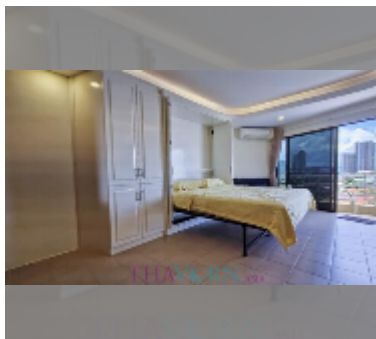

Condo for rent studio 37 m² in View Talay Residence 2, Pattaya

฿ 15,000

UNIT PARAMETERS:

UID	FR-240690
type	studio
size	37m²
floor	13
view	partial sea view
year contract	15,000 THB / month
security deposit	2 months
quality	good
equipment: furniture, household appliances, kitchen appliances, air conditioner, internet, television, washing-machine, refrigerator	

PROJECT PARAMETERS:

district	Jomtien
buildings	1
floors	5
maintenance	฿ 13,320/year

FACILITIES:

General information: lowrise, meters to beach: 300, minutes to beach: 3, open parking, covered parking.

Swimming pool: swimming pool, kids pool.

Chill zone: garden.

Health zone: gym.

Other: CCTV, security.