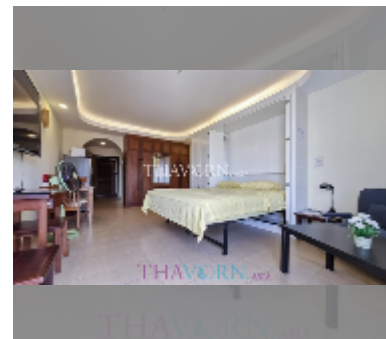

Condo for rent studio 37 m² in View Talay Residence 2, Pattaya

฿ 15,000

UNIT PARAMETERS:

UID	FR-240690
type	studio
size	37m²
floor	13
view	partial sea view
year contract	15,000 THB / month
security deposit	2 months
quality	good
equipment: furniture, household appliances, kitchen appliances, air conditioner, internet, television, washing-machine, refrigerator	

PROJECT PARAMETERS:

district	Jomtien
buildings	1
floors	5
maintenance	฿ 13,320/year

FACILITIES:

General information: lowrise, meters to beach: 300, minutes to beach: 3, open parking, covered parking.

Swimming pool: swimming pool, kids pool.

Chill zone: garden.

Health zone: gym.

Other: CCTV, security.