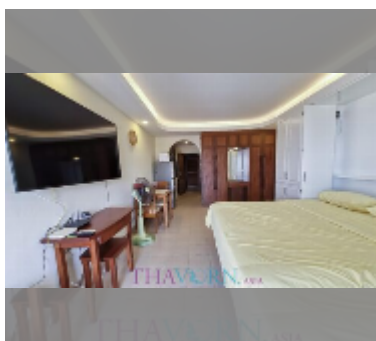

Condo for rent studio 37 m² in View Talay Residence 2, Pattaya

฿ 15,000

UNIT PARAMETERS:

UID	FR-240690
type	studio
size	37m²
floor	13
view	partial sea view
year contract	15,000 THB / month
security deposit	2 months
quality	good
equipment: furniture, household appliances, kitchen appliances, air conditioner, internet, television, washing-machine, refrigerator	

PROJECT PARAMETERS:

district	Jomtien
buildings	1
floors	5
maintenance	฿ 13,320/year

FACILITIES:

General information: lowrise, meters to beach: 300, minutes to beach: 3, open parking, covered parking.

Swimming pool: swimming pool, kids pool.

Chill zone: garden.

Health zone: gym.

Other: CCTV, security.