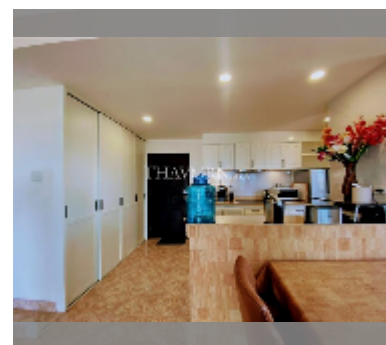

Condo for rent 1 bedroom 97 m² in View Talay 2, Pattaya

฿ 29,000

UNIT PARAMETERS:

UID	FR-240689
type	1 bedroom
size	97m²
floor	13
view	sea view
year contract	29,000 THB / month
security deposit	2 months
quality	good
equipment: furniture, household appliances, kitchen appliances, air conditioner, internet, television, refrigerator	

PROJECT PARAMETERS:

district	Jomtien
buildings	2
floors	20
built in	2002

FACILITIES:

General information: highrise, open parking, covered parking.

Swimming pool: swimming pool, kids pool.

Other: lobby, CCTV, security, minimart, laundry, room service.