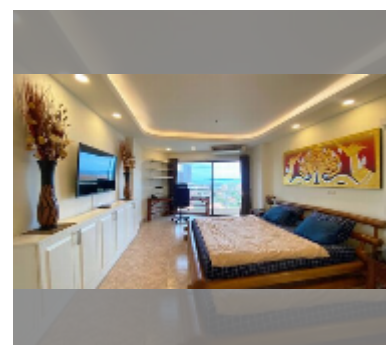

Condo for rent 1 bedroom 97 m² in View Talay 2, Pattaya

฿ 35,000

UNIT PARAMETERS:

UID	FR-240689
type	1 bedroom
size	97m²
floor	13
view	sea view
year contract	35,000 THB / month
security deposit	2 months
quality	good
equipment: furniture, household appliances, kitchen appliances, air conditioner, internet, television, refrigerator	

PROJECT PARAMETERS:

district	Jomtien
buildings	2
floors	20
built in	2002

FACILITIES:

General information: highrise, open parking, covered parking.

Swimming pool: swimming pool, kids pool.

Other: lobby, CCTV, security, minimart, laundry, room service.