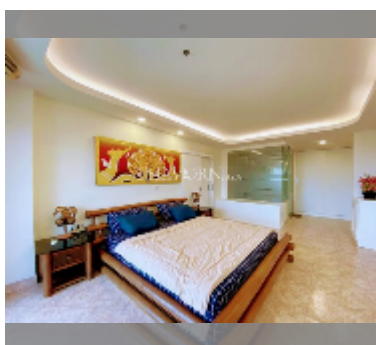

Condo for rent 1 bedroom 97 m² in View Talay 2, Pattaya

฿ 29,000

UNIT PARAMETERS:

UID	FR-240689
type	1 bedroom
size	97m²
floor	13
view	sea view
year contract	29,000 THB / month
security deposit	2 months
quality	good
equipment: furniture, household appliances, kitchen appliances, air conditioner, internet, television, refrigerator	

PROJECT PARAMETERS:

district	Jomtien
buildings	2
floors	20
built in	2002

FACILITIES:

General information: highrise, open parking, covered parking.

Swimming pool: swimming pool, kids pool.

Other: lobby, CCTV, security, minimart, laundry, room service.