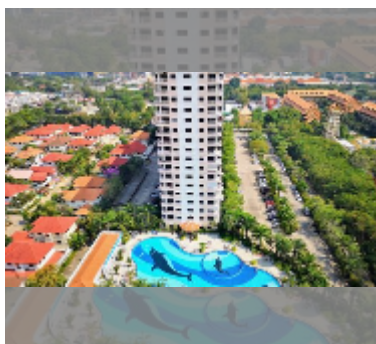

Condo for rent 1 bedroom 97 m² in View Talay 2, Pattaya

฿ 35,000

UNIT PARAMETERS:

UID	FR-240689
type	1 bedroom
size	97m ²
floor	13
view	sea view
year contract	35,000 THB / month
security deposit	2 months
quality	good
equipment: furniture, household appliances, kitchen appliances, air conditioner, internet, television, refrigerator	

PROJECT PARAMETERS:

district	Jomtien
buildings	2
floors	20
built in	2002

FACILITIES:

General information: highrise, open parking, covered parking.

Swimming pool: swimming pool, kids pool.

Other: lobby, CCTV, security, minimart, laundry, room service.