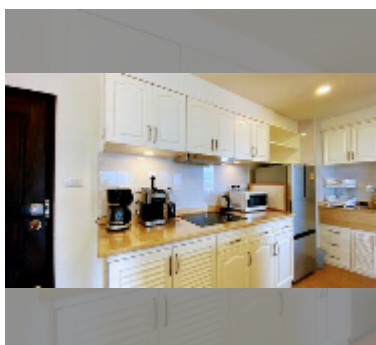

Condo for rent 1 bedroom 97 m² in View Talay 2, Pattaya

฿ 35,000

UNIT PARAMETERS:

UID	FR-240689
type	1 bedroom
size	97m²
floor	13
view	sea view
year contract	35,000 THB / month
security deposit	2 months
quality	good
equipment: furniture, household appliances, kitchen appliances, air conditioner, internet, television, refrigerator	

PROJECT PARAMETERS:

district	Jomtien
buildings	2
floors	20
built in	2002

FACILITIES:

General information: highrise, open parking, covered parking.

Swimming pool: swimming pool, kids pool.

Other: lobby, CCTV, security, minimart, laundry, room service.