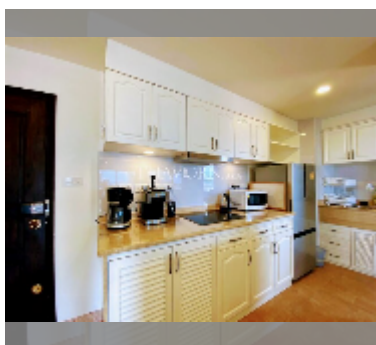

Condo for rent 1 bedroom 97 m² in View Talay 2, Pattaya

฿ 29,000

UNIT PARAMETERS:

UID	FR-240689
type	1 bedroom
size	97m²
floor	13
view	sea view
year contract	29,000 THB / month
security deposit	2 months
quality	good
equipment: furniture, household appliances, kitchen appliances, air conditioner, internet, television, refrigerator	

PROJECT PARAMETERS:

district	Jomtien
buildings	2
floors	20
built in	2002

FACILITIES:

General information: highrise, open parking, covered parking.

Swimming pool: swimming pool, kids pool.

Other: lobby, CCTV, security, minimart, laundry, room service.