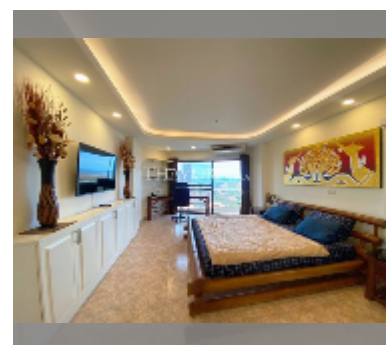

Condo for rent 1 bedroom 97 m² in View Talay 2, Pattaya

฿ 29,000

UNIT PARAMETERS:

UID	FR-240689
type	1 bedroom
size	97m²
floor	13
view	sea view
year contract	29,000 THB / month
security deposit	2 months
quality	good
equipment: furniture, household appliances, kitchen appliances, air conditioner, internet, television, refrigerator	

PROJECT PARAMETERS:

district	Jomtien
buildings	2
floors	20
built in	2002

FACILITIES:

General information: highrise, open parking, covered parking.

Swimming pool: swimming pool, kids pool.

Other: lobby, CCTV, security, minimart, laundry, room service.