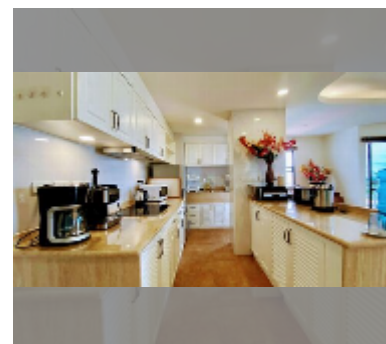

Condo for rent 1 bedroom 97 m² in View Talay 2, Pattaya

฿ 35,000

UNIT PARAMETERS:

UID	FR-240689
type	1 bedroom
size	97m²
floor	13
view	sea view
year contract	35,000 THB / month
security deposit	2 months
quality	good
equipment: furniture, household appliances, kitchen appliances, air conditioner, internet, television, refrigerator	

PROJECT PARAMETERS:

district	Jomtien
buildings	2
floors	20
built in	2002

FACILITIES:

General information: highrise, open parking, covered parking.

Swimming pool: swimming pool, kids pool.

Other: lobby, CCTV, security, minimart, laundry, room service.