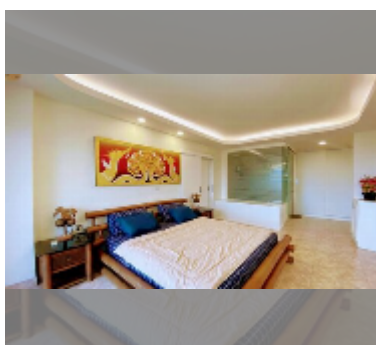

Condo for rent 1 bedroom 97 m² in View Talay 2, Pattaya

฿ 35,000

UNIT PARAMETERS:

UID	FR-240689
type	1 bedroom
size	97m²
floor	13
view	sea view
year contract	35,000 THB / month
security deposit	2 months
quality	good
equipment: furniture, household appliances, kitchen appliances, air conditioner, internet, television, refrigerator	

PROJECT PARAMETERS:

district	Jomtien
buildings	2
floors	20
built in	2002

FACILITIES:

General information: highrise, open parking, covered parking.

Swimming pool: swimming pool, kids pool.

Other: lobby, CCTV, security, minimart, laundry, room service.