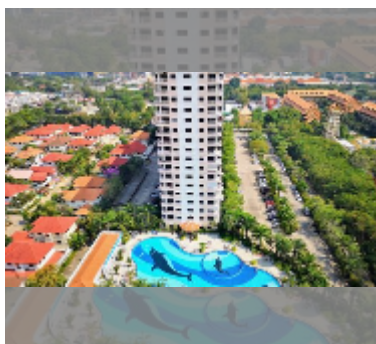

Condo for rent studio 60 m² in View Talay 2, Pattaya

฿ 23,000

UNIT PARAMETERS:

UID	FR-240687
type	studio
size	60m ²
floor	14
view	partial sea view
year contract	23,000 THB / month
security deposit	2 months
quality	excellent
equipment: furniture, household appliances, kitchen appliances, air conditioner, internet, television, refrigerator	

PROJECT PARAMETERS:

district	Jomtien
buildings	2
floors	20
built in	2002

FACILITIES:

General information: highrise, open parking, covered parking.

Swimming pool: swimming pool, kids pool.

Other: lobby, CCTV, security, minimart, laundry, room service.