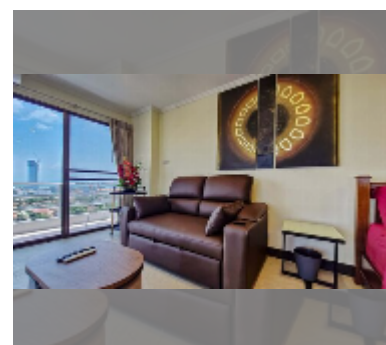

Condo for rent studio 60 m² in View Talay 2, Pattaya

฿ 23,000

UNIT PARAMETERS:

UID	FR-240687
type	studio
size	60m²
floor	14
view	partial sea view
year contract	23,000 THB / month
security deposit	2 months
quality	excellent
equipment: furniture, household appliances, kitchen appliances, air conditioner, internet, television, refrigerator	

PROJECT PARAMETERS:

district	Jomtien
buildings	2
floors	20
built in	2002

FACILITIES:

General information: highrise, open parking, covered parking.

Swimming pool: swimming pool, kids pool.

Other: lobby, CCTV, security, minimart, laundry, room service.