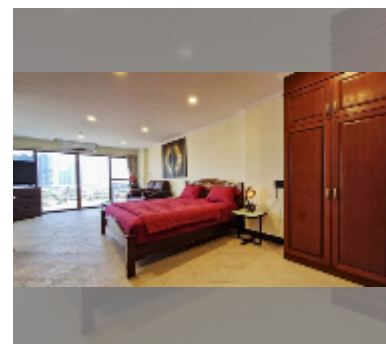

Condo for rent studio 60 m² in View Talay 2, Pattaya

฿ 23,000

UNIT PARAMETERS:

UID	FR-240687
type	studio
size	60m²
floor	14
view	partial sea view
year contract	23,000 THB / month
security deposit	2 months
quality	excellent
equipment: furniture, household appliances, kitchen appliances, air conditioner, internet, television, refrigerator	

PROJECT PARAMETERS:

district	Jomtien
buildings	2
floors	20
built in	2002

FACILITIES:

General information: highrise, open parking, covered parking.

Swimming pool: swimming pool, kids pool.

Other: lobby, CCTV, security, minimart, laundry, room service.