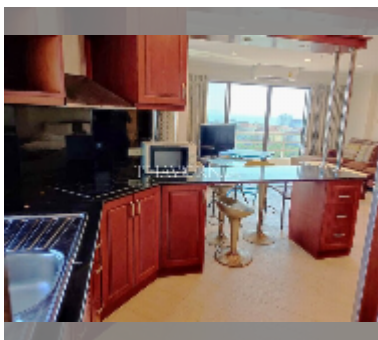

公寓 for rent 一室公寓 60 平方米 在 View Talay Residence 2, Pattaya

฿ 23,000

UNIT PARAMETERS:

UID	FR-240687
类型	一室公寓
面积	60平方米
楼层	14
风景	partial sea view
年合同	23,000 THB / month
security deposit	2 months
quality	excellent
equipment: furniture, household appliances, kitchen appliances, air conditioner, internet, television, refrigerator	

PROJECT PARAMETERS:

地区	乔木提恩
楼房	1
楼层	5
服务	฿ 21,600/year

FACILITIES:

一般信息: 低层, 米到海滩: 300, 分钟到海滩: 3, 室外停车场, 有盖停车场.

游泳池: 游泳池, 儿童游泳池.

寒冷地带: 花园.

卫生区: 健身房.

其他: 中央电视台, 安全.