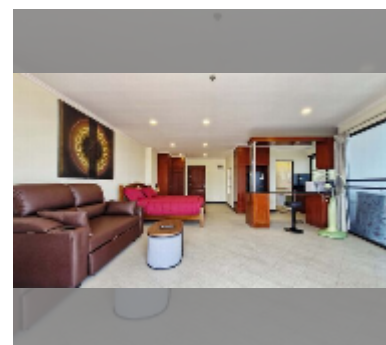

Condo for rent studio 60 m² in View Talay 2, Pattaya

฿ 23,000

UNIT PARAMETERS:

UID	FR-240687
type	studio
size	60m²
floor	14
view	partial sea view
year contract	23,000 THB / month
security deposit	2 months
quality	excellent
equipment: furniture, household appliances, kitchen appliances, air conditioner, internet, television, refrigerator	

PROJECT PARAMETERS:

district	Jomtien
buildings	2
floors	20
built in	2002

FACILITIES:

General information: highrise, open parking, covered parking.

Swimming pool: swimming pool, kids pool.

Other: lobby, CCTV, security, minimart, laundry, room service.