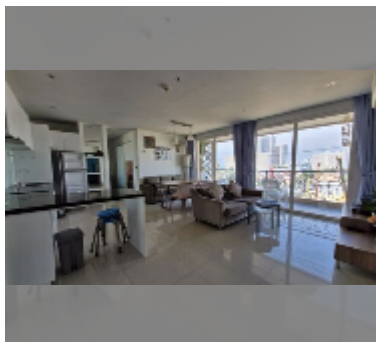

Condo for rent 2 bedroom 75 m² in Atlantis Condo Resort, Pattaya

฿ 23,000

UNIT PARAMETERS:

UID	FR-240675
type	2 bedroom
size	75m ²
floor	7
view	city view
year contract	23,000 THB / month
security deposit	2 months
quality	good
equipment: furniture, household appliances, kitchen appliances, air conditioner, television, washing-machine, refrigerator	

Swimming pool: swimming pool, kids pool, water slides, waterfall, jacuzzi.

Chill zone: chill zone, garden.

Health zone: gym, sauna, hamam.

Other: reception, lobby, clubhouse, games room, kids playgarden, CCTV, security, minimart, laundry.