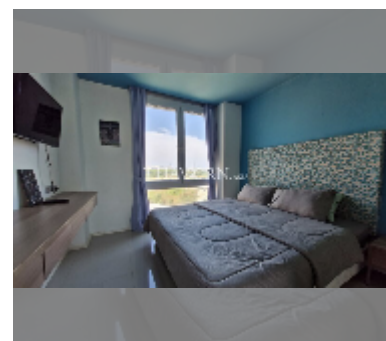

Condo for rent 2 bedroom 75 m² in Atlantis Condo Resort, Pattaya

฿ 23,000

UNIT PARAMETERS:

UID	FR-240675
type	2 bedroom
size	75m²
floor	7
view	city view
year contract	23,000 THB / month
security deposit	2 months
quality	good
equipment: furniture, household appliances, kitchen appliances, air conditioner, television, washing-machine, refrigerator	

PROJECT PARAMETERS:

district	Jomtien
buildings	5
floors	8
built in	2014
maintenance	B 31,500/year

FACILITIES:

General information: resort, meters to beach: 500, minutes to beach: 5, open parking, covered parking.

Swimming pool: swimming pool, kids pool, water slides, waterfall, jacuzzi.

Chill zone: chill zone, garden.

Health zone: gym, sauna, hamam.

Other: reception, lobby, clubhouse, games room, kids playgarden, CCTV, security, minimart, laundry.