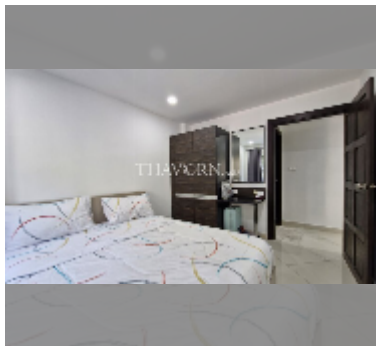

公寓 for rent 1间卧室 35 平方米 在 Park Lane Jomtien Resort, Pattaya

฿ 10,000

UNIT PARAMETERS:

UID	FR-240673
类型	1间卧室
面积	35平方米
楼层	2
风景	城市景
年合同	10,000 THB / month
security deposit	2 months
quality	fair
equipment:	furniture, kitchen appliances, air conditioner, internet, television, refrigerator

PROJECT PARAMETERS:

地区	乔木提恩
楼房	4
楼层	8
交付年份	2010

FACILITIES:

一般信息: 度假公寓, 米到海滩: 500, 分钟到海滩: 10, 室外停车场.

游泳池: 游泳池, 儿童游泳池, 按摩浴缸.

寒冷地带: 寒冷地带, 花园.

卫生区: 健身房.

其他: 中央电视台, 安全, 迷你超市.