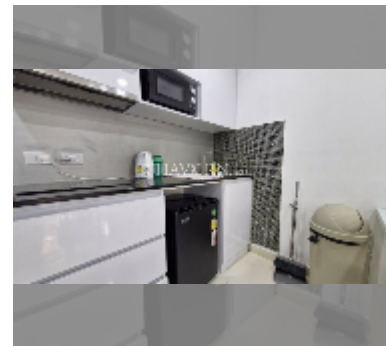

公寓 for rent 1间卧室 35 平方米 在 Park Lane Jomtien Resort, Pattaya

฿ 10,000

UNIT PARAMETERS:

UID	FR-240673
类型	1间卧室
面积	35平方米
楼层	2
风景	城市景
年合同	10,000 THB / month
security deposit	2 months
quality	fair
equipment:	furniture, kitchen appliances, air conditioner, internet, television, refrigerator

PROJECT PARAMETERS:

地区	乔木提恩
楼房	4
楼层	8
交付年份	2010

FACILITIES:

一般信息: 度假公寓, 米到海滩: 500, 分钟到海滩: 10, 室外停车场.

游泳池: 游泳池, 儿童游泳池, 按摩浴缸.

寒冷地带: 寒冷地带, 花园.

卫生区: 健身房.

其他: 中央电视台, 安全, 迷你超市.