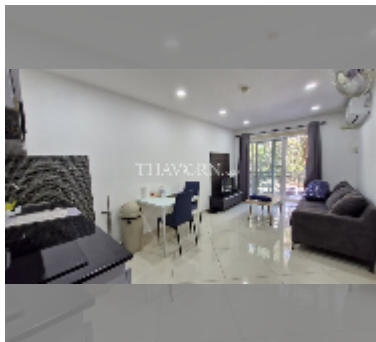

公寓 for rent 1间卧室 35 平方米 在 Park Lane Jomtien Resort, Pattaya

฿ 10,000

UNIT PARAMETERS:

UID	FR-240673
类型	1间卧室
面积	35平方米
楼层	2
风景	城市景
年合同	10,000 THB / month
security deposit	2 months
quality	fair
equipment:	furniture, kitchen appliances, air conditioner, internet, television, refrigerator

PROJECT PARAMETERS:

地区	乔木提恩
楼房	4
楼层	8
交付年份	2010

FACILITIES:

一般信息: 度假公寓, 米到海滩: 500, 分钟到海滩: 10, 室外停车场.

游泳池: 游泳池, 儿童游泳池, 按摩浴缸.

寒冷地带: 寒冷地带, 花园.

卫生区: 健身房.

其他: 中央电视台, 安全, 迷你超市.