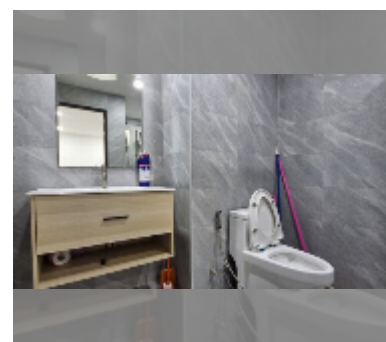

Condo for rent 1 bedroom 35 m² in Park Lane Jomtien Resort, Pattaya

฿ 10,000

UNIT PARAMETERS:

UID	FR-240673
type	1 bedroom
size	35m²
floor	2
view	city view
year contract	10,000 THB / month
security deposit	2 months
quality	fair
equipment: furniture, kitchen appliances, air conditioner, internet, television, refrigerator	

PROJECT PARAMETERS:

district	Jomtien
buildings	4
floors	8
built in	2010

FACILITIES:

General information: resort, meters to beach: 500, minutes to beach: 10, open parking.

Swimming pool: swimming pool, kids pool, jacuzzi.

Chill zone: chill zone, garden.

Health zone: gym.

Other: CCTV, security, minimart.