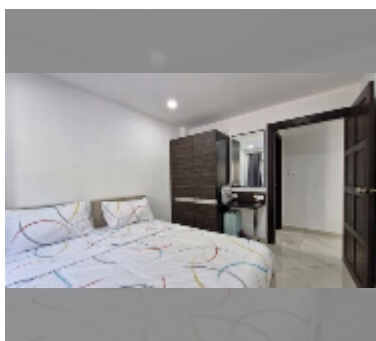

Condo for rent 1 bedroom 35 m² in Park Lane Jomtien Resort, Pattaya

฿ 10,000

UNIT PARAMETERS:

UID	FR-240673
type	1 bedroom
size	35m²
floor	2
view	city view
year contract	10,000 THB / month
security deposit	2 months
quality	fair
equipment: furniture, kitchen appliances, air conditioner, internet, television, refrigerator	

PROJECT PARAMETERS:

district	Jomtien
buildings	4
floors	8
built in	2010

FACILITIES:

General information: resort, meters to beach: 500, minutes to beach: 10, open parking.

Swimming pool: swimming pool, kids pool, jacuzzi.

Chill zone: chill zone, garden.

Health zone: gym.

Other: CCTV, security, minimart.