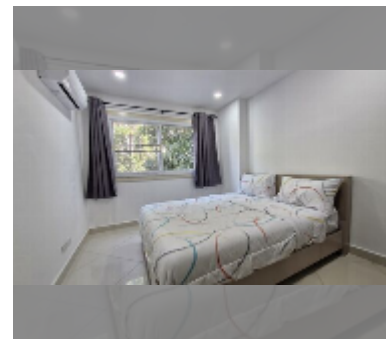

Condo for rent 1 bedroom 35 m² in Park Lane Jomtien Resort, Pattaya

฿ 10,000

UNIT PARAMETERS:

UID	FR-240673
type	1 bedroom
size	35m²
floor	2
view	city view
year contract	10,000 THB / month
security deposit	2 months
quality	fair
equipment: furniture, kitchen appliances, air conditioner, internet, television, refrigerator	

PROJECT PARAMETERS:

district	Jomtien
buildings	4
floors	8
built in	2010

FACILITIES:

General information: resort, meters to beach: 500, minutes to beach: 10, open parking.

Swimming pool: swimming pool, kids pool, jacuzzi.

Chill zone: chill zone, garden.

Health zone: gym.

Other: CCTV, security, minimart.