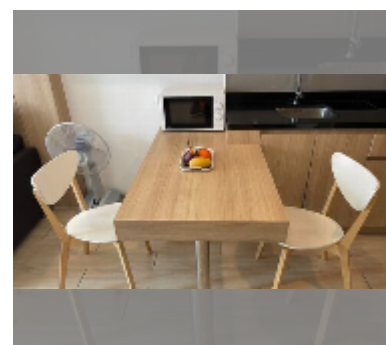

Condo for rent 1 bedroom 38 m² in The Chezz, Pattaya

฿ 15,000

UNIT PARAMETERS:

UID	FR-240672
type	1 bedroom
size	38m²
floor	3
view	city view
year contract	15,000 THB / month
security deposit	2 months
quality	good
equipment: furniture, household appliances, kitchen appliances, air conditioner, television, washing-machine, refrigerator	

PROJECT PARAMETERS:

district	Central Pattaya
buildings	1
floors	7

FACILITIES:

General information: lowrise, open parking.

Swimming pool: swimming pool, rooftop pool.

Chill zone: chill zone, garden, rooftop chillout.

Health zone: gym, sauna.

Other: lobby, CCTV, security.