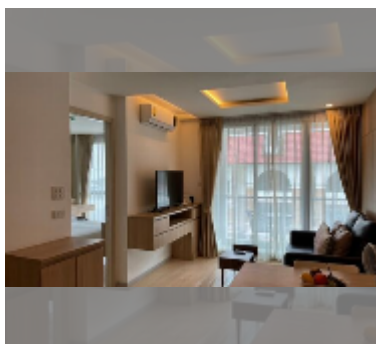

Condo for rent 1 bedroom 38 m² in The Chezz, Pattaya

฿ 15,000

UNIT PARAMETERS:

UID	FR-240672
type	1 bedroom
size	38m²
floor	3
view	city view
year contract	15,000 THB / month
security deposit	2 months
quality	good
equipment: furniture, household appliances, kitchen appliances, air conditioner, television, washing-machine, refrigerator	

PROJECT PARAMETERS:

district	Central Pattaya
buildings	1
floors	7

FACILITIES:

General information: lowrise, open parking.

Swimming pool: swimming pool, rooftop pool.

Chill zone: chill zone, garden, rooftop chillout.

Health zone: gym, sauna.

Other: lobby, CCTV, security.