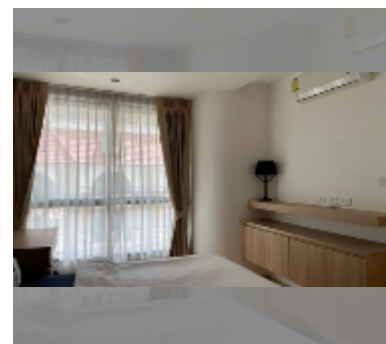

Condo for rent 1 bedroom 38 m² in The Chezz, Pattaya

฿ 15,000

UNIT PARAMETERS:

UID	FR-240672
type	1 bedroom
size	38m²
floor	3
view	city view
year contract	15,000 THB / month
security deposit	2 months
quality	good
equipment: furniture, household appliances, kitchen appliances, air conditioner, television, washing-machine, refrigerator	

PROJECT PARAMETERS:

district	Central Pattaya
buildings	1
floors	7

FACILITIES:

General information: lowrise, open parking.

Swimming pool: swimming pool, rooftop pool.

Chill zone: chill zone, garden, rooftop chillout.

Health zone: gym, sauna.

Other: lobby, CCTV, security.