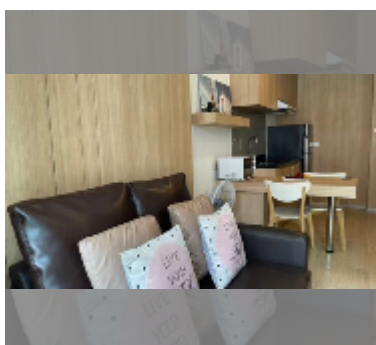

Condo for rent 1 bedroom 38 m² in The Chezz, Pattaya

฿ 15,000

UNIT PARAMETERS:

UID	FR-240672
type	1 bedroom
size	38m²
floor	3
view	city view
year contract	15,000 THB / month
security deposit	2 months
quality	good
equipment: furniture, household appliances, kitchen appliances, air conditioner, television, washing-machine, refrigerator	

PROJECT PARAMETERS:

district	Central Pattaya
buildings	1
floors	7

FACILITIES:

General information: lowrise, open parking.

Swimming pool: swimming pool, rooftop pool.

Chill zone: chill zone, garden, rooftop chillout.

Health zone: gym, sauna.

Other: lobby, CCTV, security.