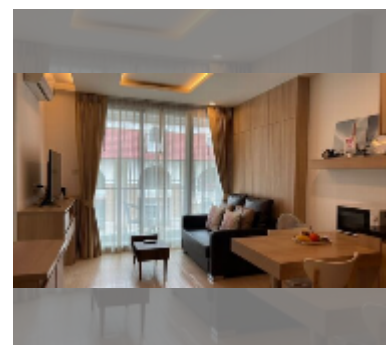

Condo for rent 1 bedroom 38 m² in The Chezz, Pattaya

฿ 15,000

UNIT PARAMETERS:

UID	FR-240672
type	1 bedroom
size	38m²
floor	3
view	city view
year contract	15,000 THB / month
security deposit	2 months
quality	good
equipment: furniture, household appliances, kitchen appliances, air conditioner, television, washing-machine, refrigerator	

PROJECT PARAMETERS:

district	Central Pattaya
buildings	1
floors	7

FACILITIES:

General information: lowrise, open parking.

Swimming pool: swimming pool, rooftop pool.

Chill zone: chill zone, garden, rooftop chillout.

Health zone: gym, sauna.

Other: lobby, CCTV, security.