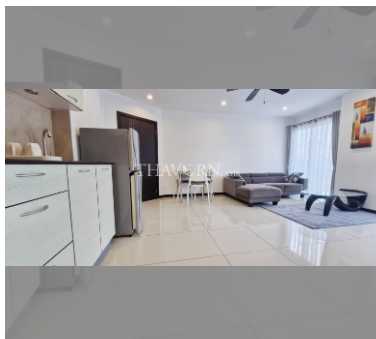

Condo for rent 1 bedroom 40 m² in Siam Oriental Garden, Pattaya

฿ 15,000

UNIT PARAMETERS:

UID	FR-240671
type	1 bedroom
size	40m ²
floor	2
view	city view
per month	22,000 THB
year contract	15,000 THB / month
security deposit	2 months
quality	good
equipment: furniture, household appliances, kitchen appliances, air conditioner, television, refrigerator	

PROJECT PARAMETERS:

district	Pratumnak
buildings	1
floors	8
built in	2012
maintenance	B 18,240/year

FACILITIES:

General information: lowrise, meters to beach: 400, minutes to beach: 5, pets are allowed, underground parking.
 Swimming pool: swimming pool.
 Chill zone: chill zone.
 Other: CCTV, security.