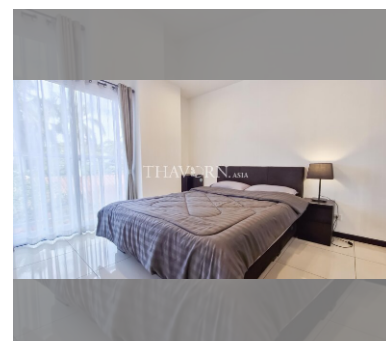

Condo for rent 1 bedroom 40 m² in Siam Oriental Garden, Pattaya

฿ 15,000

UNIT PARAMETERS:

UID	FR-240671
type	1 bedroom
size	40m²
floor	2
view	city view
per month	22,000 THB
year contract	15,000 THB / month
security deposit	2 months
quality	good
equipment: furniture, household appliances, kitchen appliances, air conditioner, television, refrigerator	

PROJECT PARAMETERS:

district	Pratumnak
buildings	1
floors	8
built in	2012
maintenance	B 18,240/year

FACILITIES:

General information: lowrise, meters to beach: 400, minutes to beach: 5, pets are allowed, underground parking.
Swimming pool: swimming pool.
Chill zone: chill zone.
Other: CCTV, security.