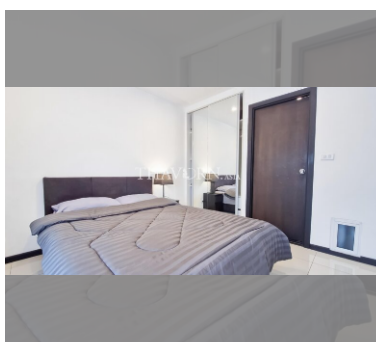

Condo for rent 1 bedroom 40 m² in Siam Oriental Garden, Pattaya

฿ 15,000

UNIT PARAMETERS:

UID	FR-240671
type	1 bedroom
size	40m²
floor	2
view	city view
per month	22,000 THB
year contract	15,000 THB / month
security deposit	2 months
quality	good
equipment: furniture, household appliances, kitchen appliances, air conditioner, television, refrigerator	

PROJECT PARAMETERS:

district	Pratumnak
buildings	1
floors	8
built in	2012
maintenance	B 18,240/year

FACILITIES:

General information: lowrise, meters to beach: 400, minutes to beach: 5, pets are allowed, underground parking.
Swimming pool: swimming pool.
Chill zone: chill zone.
Other: CCTV, security.