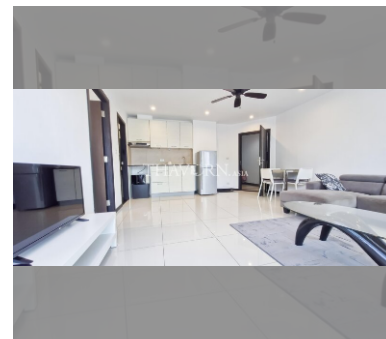

Condo for rent 1 bedroom 40 m² in Siam Oriental Garden, Pattaya

฿ 15,000

UNIT PARAMETERS:

UID	FR-240671
type	1 bedroom
size	40m²
floor	2
view	city view
per month	22,000 THB
year contract	15,000 THB / month
security deposit	2 months
quality	good
equipment: furniture, household appliances, kitchen appliances, air conditioner, television, refrigerator	

PROJECT PARAMETERS:

district	Pratumnak
buildings	1
floors	8
built in	2012
maintenance	B 18,240/year

FACILITIES:

General information: lowrise, meters to beach: 400, minutes to beach: 5, pets are allowed, underground parking.
Swimming pool: swimming pool.
Chill zone: chill zone.
Other: CCTV, security.