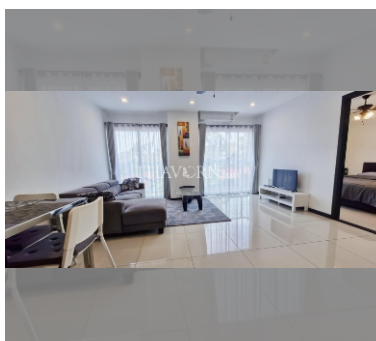

Condo for rent 1 bedroom 40 m² in Siam Oriental Garden, Pattaya

฿ 15,000

UNIT PARAMETERS:

UID	FR-240671
type	1 bedroom
size	40m²
floor	2
view	city view
per month	22,000 THB
year contract	15,000 THB / month
security deposit	2 months
quality	good
equipment: furniture, household appliances, kitchen appliances, air conditioner, television, refrigerator	

PROJECT PARAMETERS:

district	Pratumnak
buildings	1
floors	8
built in	2012
maintenance	B 18,240/year

FACILITIES:

General information: lowrise, meters to beach: 400, minutes to beach: 5, pets are allowed, underground parking.
Swimming pool: swimming pool.
Chill zone: chill zone.
Other: CCTV, security.