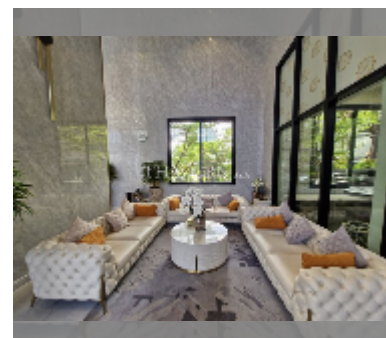

Condo for rent 1 bedroom 29 m² in Arcadia Millennium Tower, Pattaya

฿ 15,000

UNIT PARAMETERS:

UID	FR-240631
type	1 bedroom
size	29m ²
floor	19
view	city view
year contract	15,000 THB / month
security deposit	2 months
quality	good
equipment: furniture, household appliances, kitchen appliances	

Chill zone: chill zone, garden, rooftop chillout.

Health zone: gym, sauna, SPA.

Other: lobby, games room, CCTV, security, laundry.

details