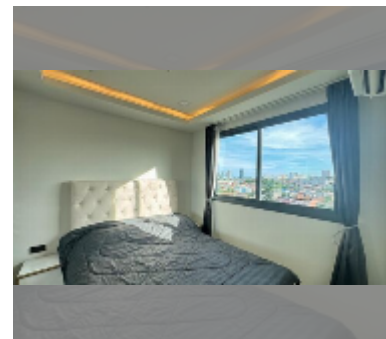

Condo for rent 1 bedroom 29 m² in Arcadia Millennium Tower, Pattaya

฿ 15,000

UNIT PARAMETERS:

UID	FR-240631
type	1 bedroom
size	29m²
floor	19
view	city view
year contract	15,000 THB / month
security deposit	2 months
quality	good
equipment: furniture, household appliances, kitchen appliances	

PROJECT PARAMETERS:

district	Central Pattaya
buildings	1
floors	46
built in	2021
maintenance	฿ 13,920/year

FACILITIES:

General information: highrise, open parking.

Swimming pool: swimming pool, rooftop pool.

Chill zone: chill zone, garden, rooftop chillout.

Health zone: gym, sauna, SPA.

Other: lobby, games room, CCTV, security, laundry.