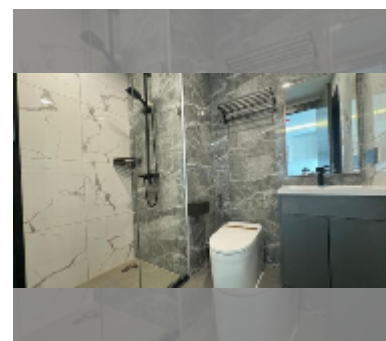

### UNIT PARAMETERS:

UID	FR-240631
type	1 bedroom
size	29m <sup>2</sup>
floor	19
view	city view
year contract	15,000 THB / month
security deposit	2 months
quality	good
equipment: furniture, household appliances, kitchen appliances	

### FACILITIES:

General information: highrise, open parking.

Swimming pool: swimming pool, rooftop pool.

Chill zone: chill zone, garden, rooftop chillout.

Health zone: gym, sauna, SPA.

Other: lobby, games room, CCTV, security, laundry.