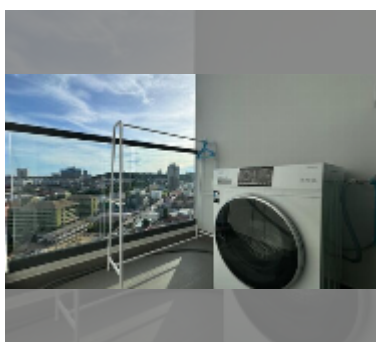

### UNIT PARAMETERS:

UID	FR-240631
type	1 bedroom
size	29m <sup>2</sup>
floor	19
view	city view
year contract	15,000 THB / month
security deposit	2 months
quality	good
equipment: furniture, household appliances, kitchen appliances	

### FACILITIES:

General information: highrise, open parking.

Swimming pool: swimming pool, rooftop pool.

Chill zone: chill zone, garden, rooftop chillout.

Health zone: gym, sauna, SPA.

Other: lobby, games room, CCTV, security, laundry.