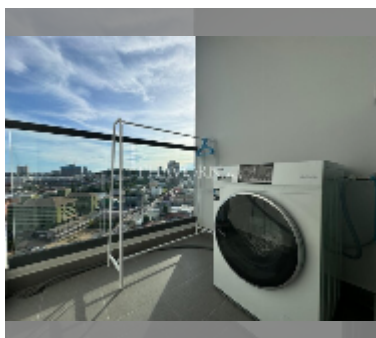

Condo for rent 1 bedroom 29 m² in Arcadia Millennium Tower, Pattaya

฿ 15,000

UNIT PARAMETERS:

UID	FR-240631
type	1 bedroom
size	29m ²
floor	19
view	city view
year contract	15,000 THB / month
security deposit	2 months
quality	good
equipment: furniture, household appliances, kitchen appliances	

PROJECT PARAMETERS:

district	Central Pattaya
buildings	1
floors	46
built in	2021
maintenance	฿ 13,920/year

FACILITIES:

General information: highrise, open parking.

Swimming pool: swimming pool, rooftop pool.

Chill zone: chill zone, garden, rooftop chillout.

Health zone: gym, sauna, SPA.

Other: lobby, games room, CCTV, security, laundry.

details