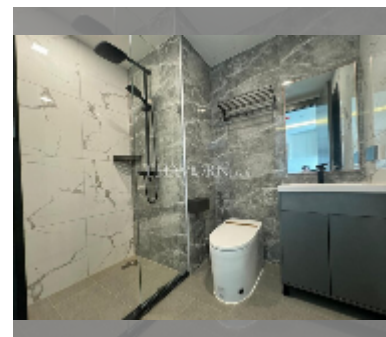

Condo for rent 1 bedroom 29 m² in Arcadia Millennium Tower, Pattaya

฿ 15,000

UNIT PARAMETERS:

UID	FR-240631
type	1 bedroom
size	29m ²
floor	19
view	city view
year contract	15,000 THB / month
security deposit	2 months
quality	good
equipment: furniture, household appliances, kitchen appliances	

PROJECT PARAMETERS:

district	Central Pattaya
buildings	1
floors	46
built in	2021
maintenance	฿ 13,920/year

FACILITIES:

General information: highrise, open parking.

Swimming pool: swimming pool, rooftop pool.

Chill zone: chill zone, garden, rooftop chillout.

Health zone: gym, sauna, SPA.

Other: lobby, games room, CCTV, security, laundry.

details