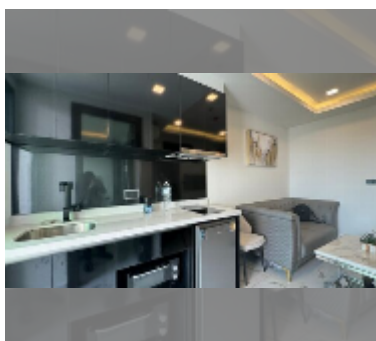

Condo for rent 1 bedroom 29 m² in Arcadia Millennium Tower, Pattaya

฿ 15,000

UNIT PARAMETERS:

UID	FR-240631
type	1 bedroom
size	29m²
floor	19
view	city view
year contract	15,000 THB / month
security deposit	2 months
quality	good
equipment: furniture, household appliances, kitchen appliances	

PROJECT PARAMETERS:

district	Central Pattaya
buildings	1
floors	46
built in	2021
maintenance	฿ 13,920/year

FACILITIES:

General information: highrise, open parking.

Swimming pool: swimming pool, rooftop pool.

Chill zone: chill zone, garden, rooftop chillout.

Health zone: gym, sauna, SPA.

Other: lobby, games room, CCTV, security, laundry.