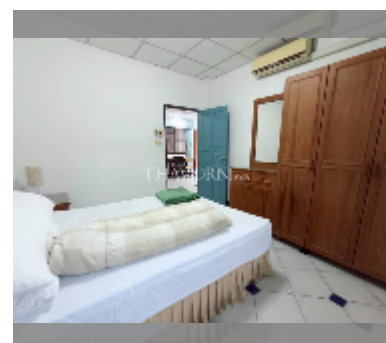

For sale commercial property 1700 m² , Pattaya

฿ 45,000,000

UNIT PARAMETERS:

UID	CS-2775
type	commercial space
size	1700m²
floor	2
view	-
commercial type	hotel
building type	detached building
entrance type	common

PROJECT PARAMETERS: